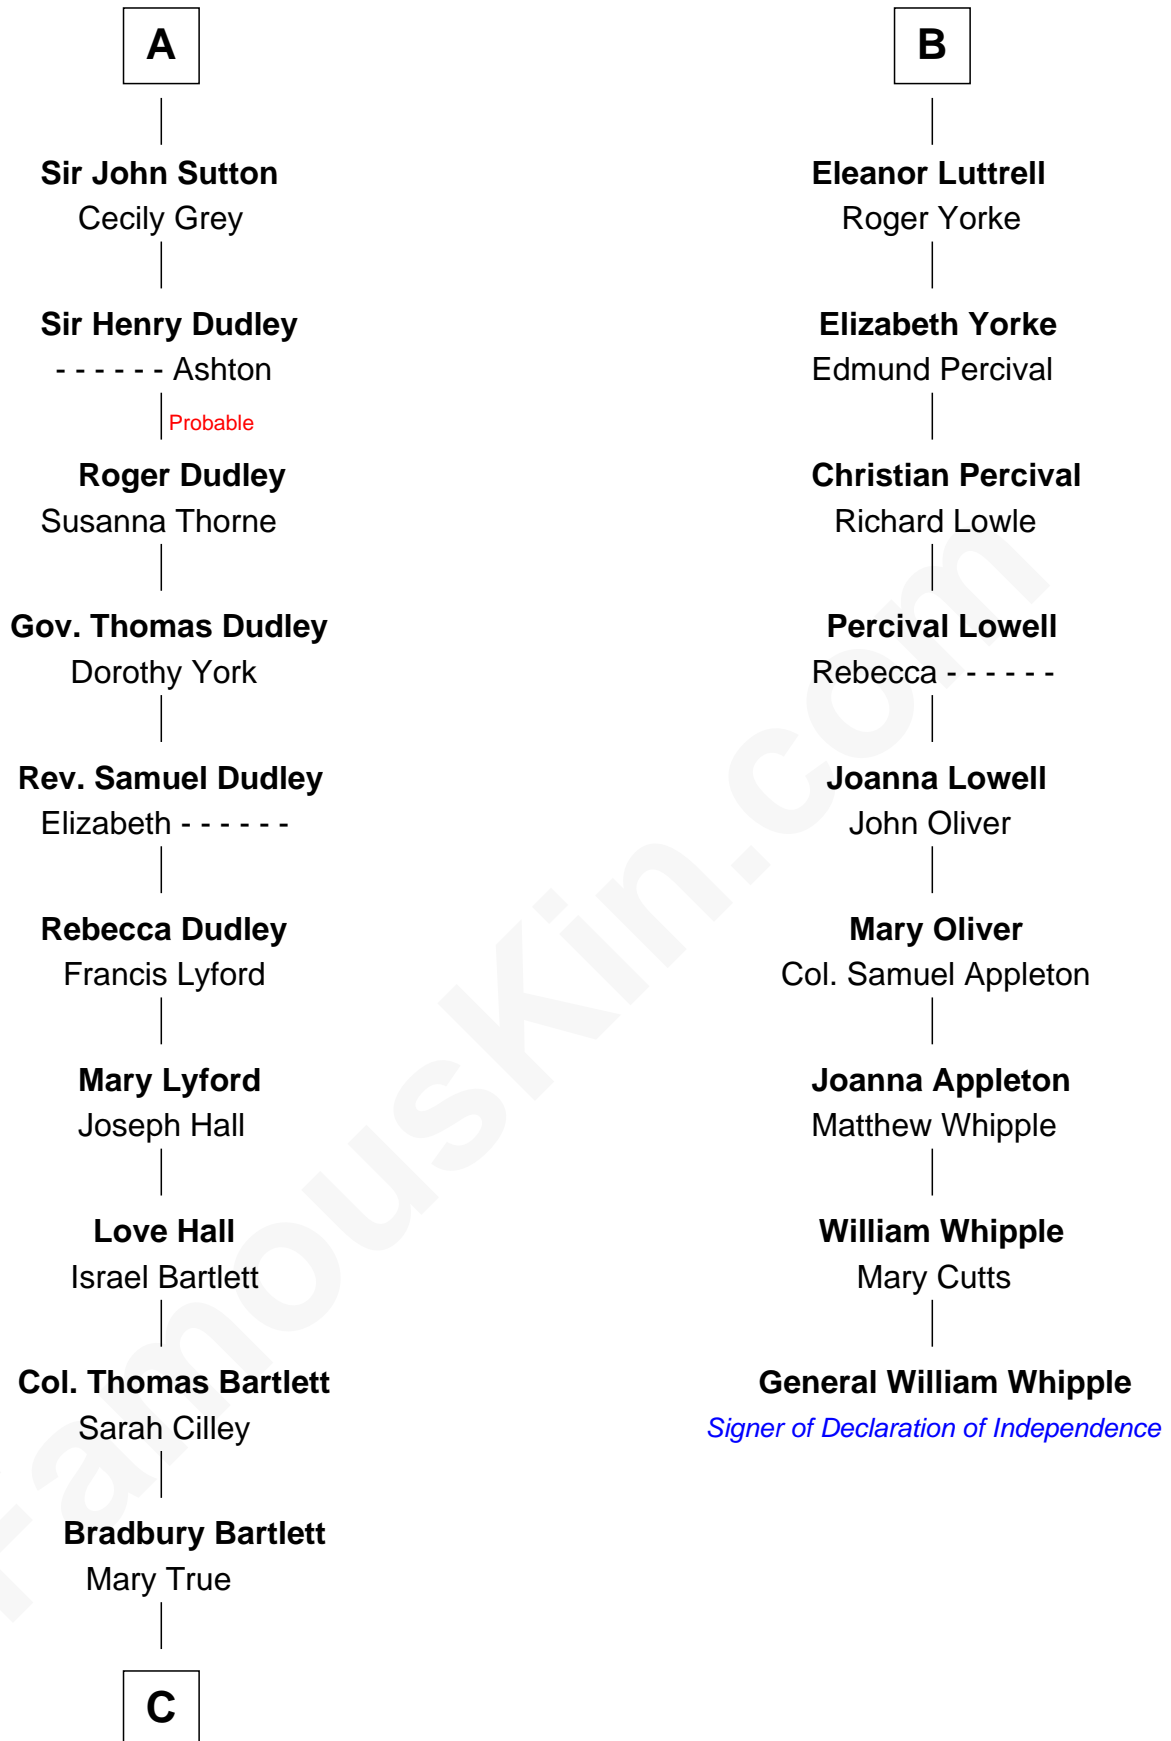

## Relationship Chart of

### Alan Shepard

*Mercury and Apollo Astronaut*

15th cousin 5 times removed of

### General William Whipple

*Signer of the Declaration of Independence*

**C**

—  
**Thomas Bradbury Bartlett**  
Victoria Elizabeth Williams Cilley

—  
**Annie Elizabeth Bartlett**  
Frederick Johnson Shepard