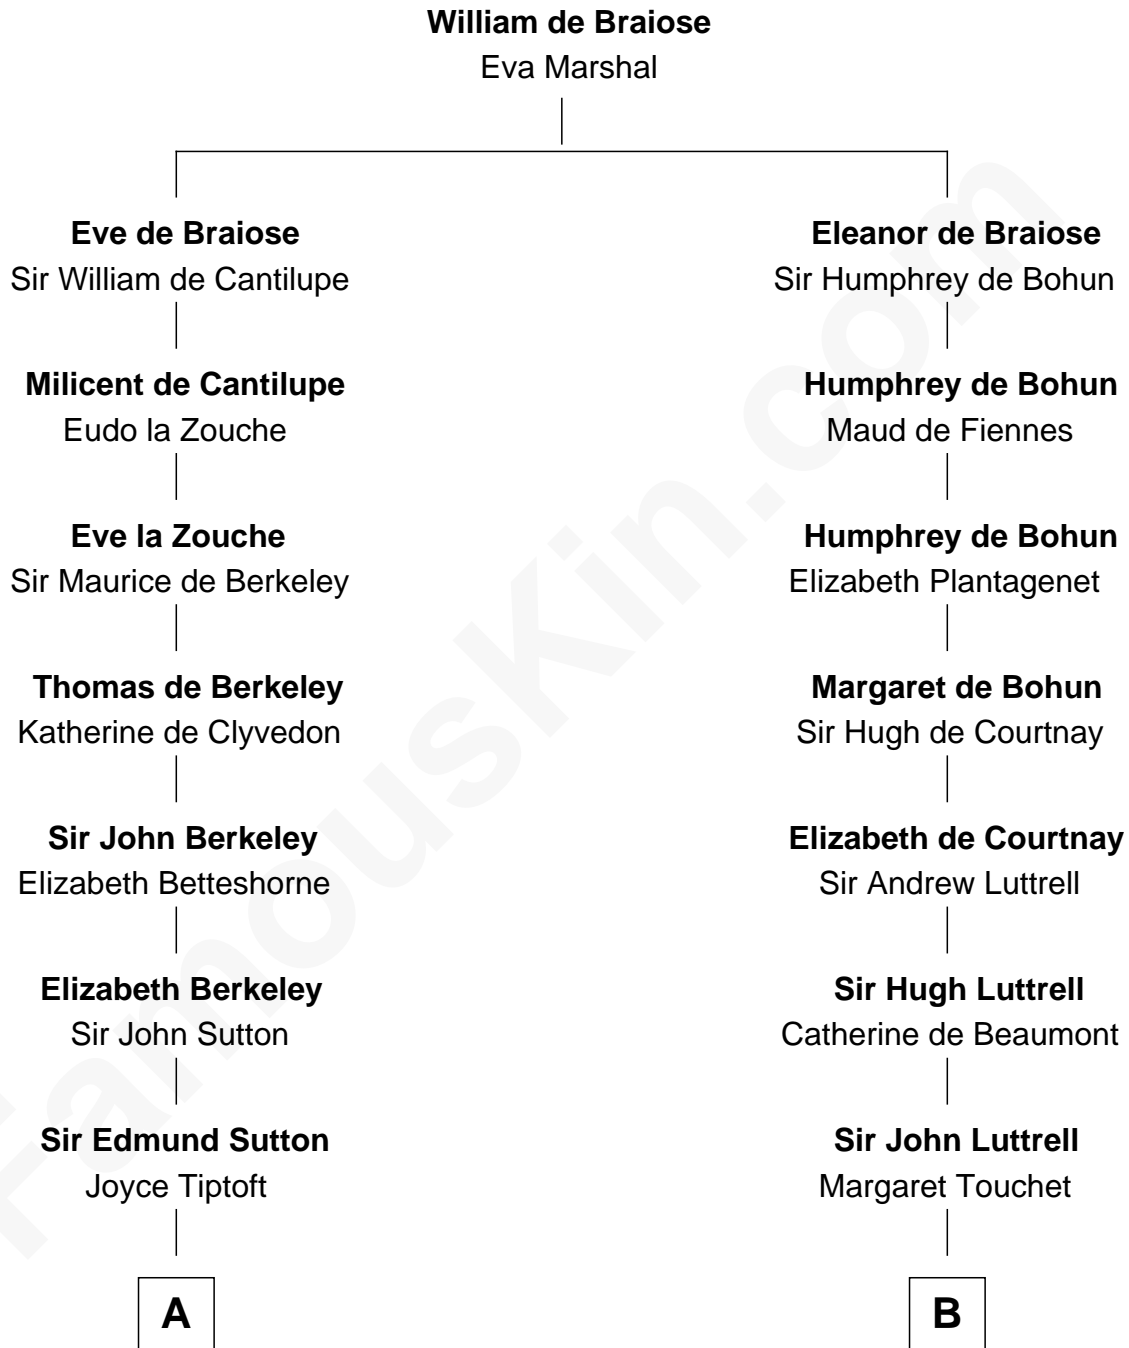

**FamousKin.com**  
**Relationship Chart of**  
**Alan Shepard**

*Mercury and Apollo Astronaut*

**17th cousin 4 times removed of**

**General William Whipple**

*Signer of the Declaration of Independence*

**C**

—  
**Bradbury Bartlett**

Mary True

—  
**Thomas Bradbury Bartlett**

Victoria Elizabeth Williams Cilley

—  
**Annie Elizabeth Bartlett**

Frederick Johnson Shepard

—  
**Alan Bartlett Shepard**

Pauline Renza Emerson

—  
**Alan Shepard**

*Mercury and Apollo Astronaut*