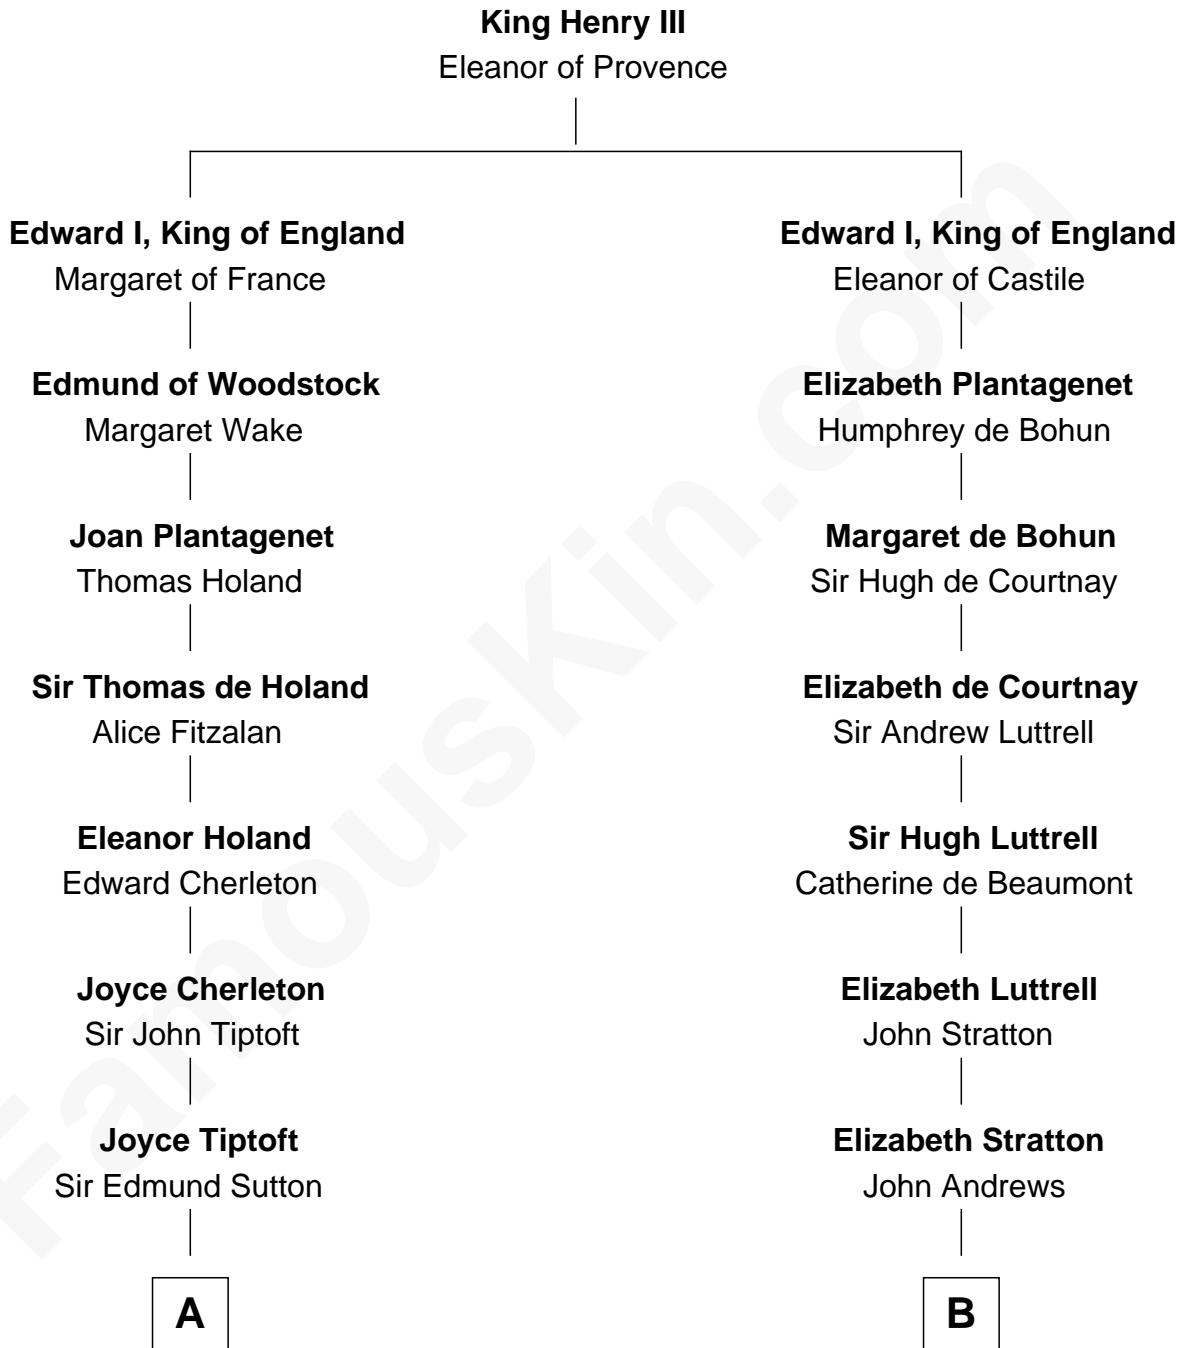

# FamousKin.com Relationship Chart of

**Alan Shepard**

*Mercury and Apollo Astronaut*

15th cousin 6 times removed of

**Caleb Brewster**

*Member of the Culper Spy Ring during the American Revolution*

**C**

—  
**Bradbury Bartlett**

Mary True

—  
**Thomas Bradbury Bartlett**

Victoria Elizabeth Williams Cilley

—  
**Annie Elizabeth Bartlett**

Frederick Johnson Shepard

—  
**Alan Bartlett Shepard**

Pauline Renza Emerson

—  
**Alan Shepard**

*Mercury and Apollo Astronaut*