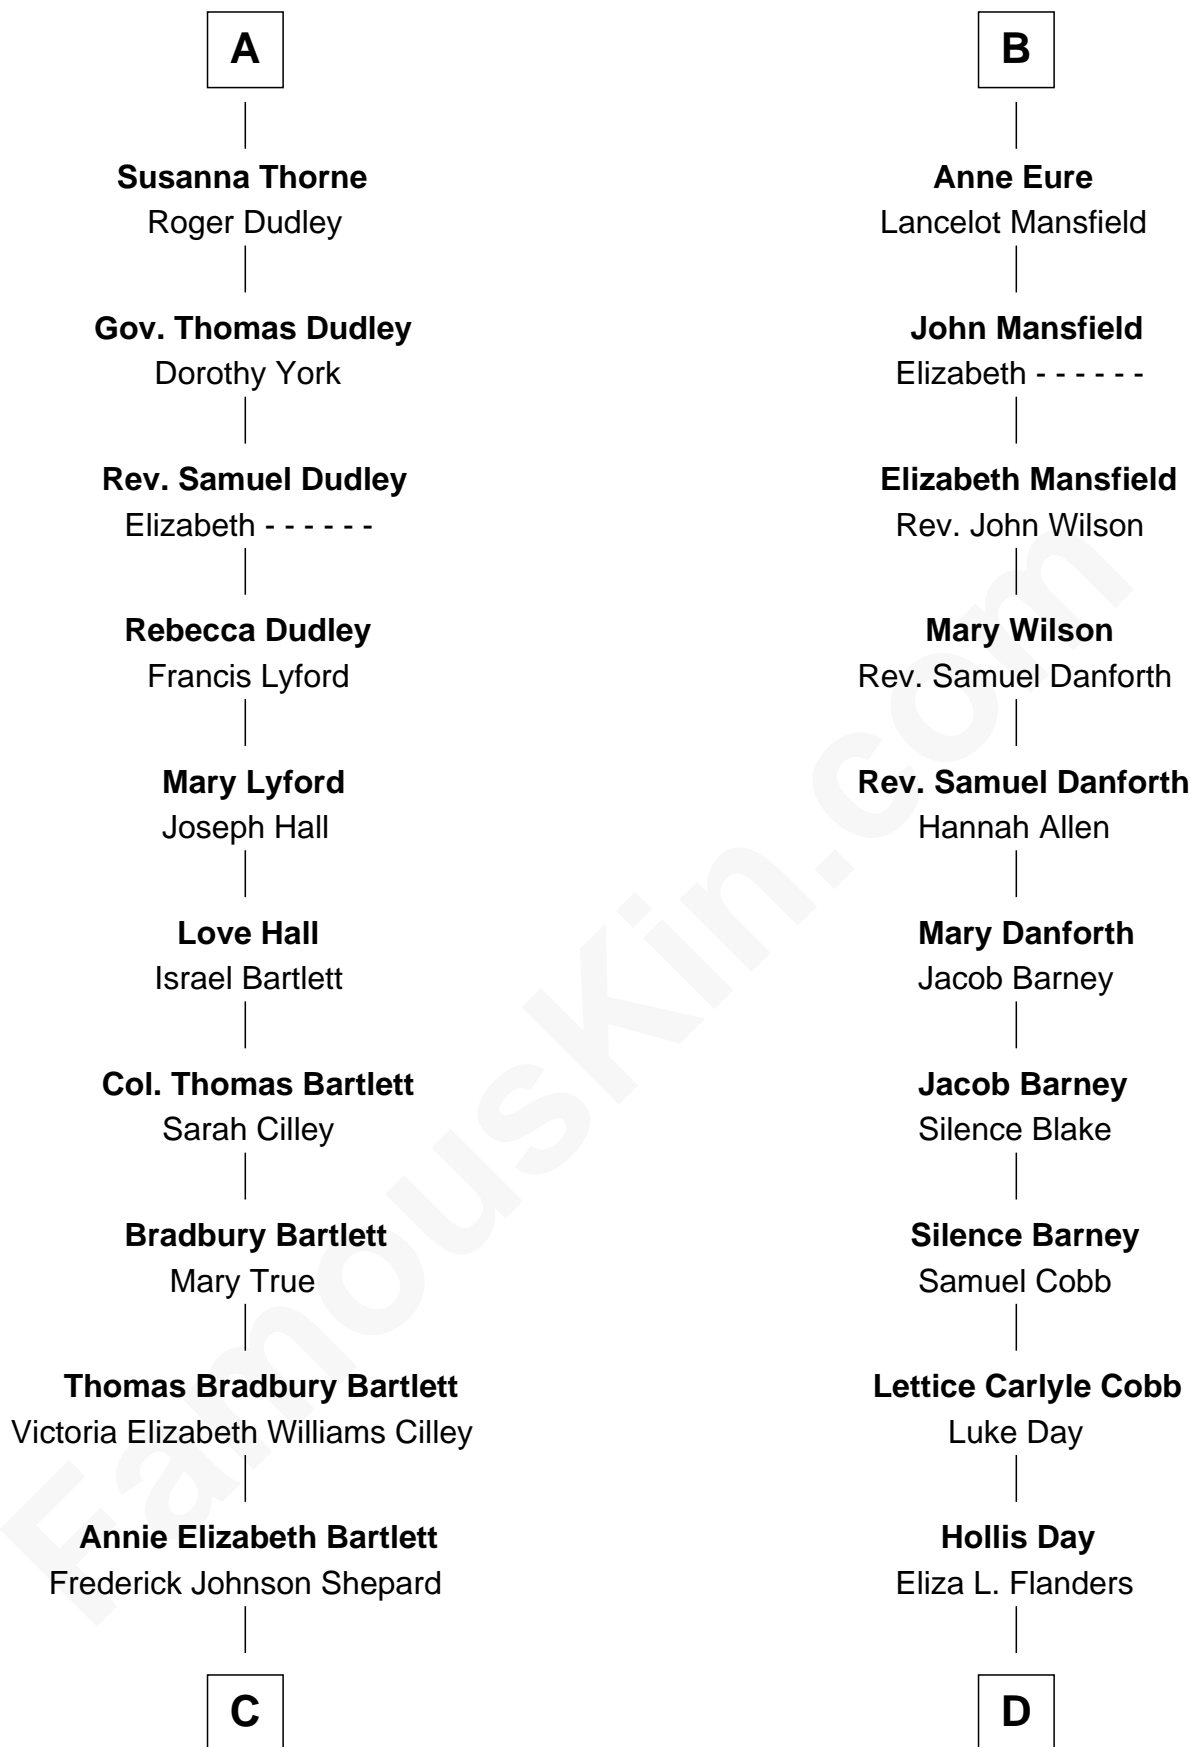

**FamousKin.com**  
**Relationship Chart of**  
**Alan Shepard**

*Mercury and Apollo Astronaut*

18th cousin 1 time removed of

**Sandra Day O'Connor**

*First Female U.S. Supreme Court Justice*

**Sir John Grey**  
 Avice Marmion

**Maud Grey**  
 Sir Thomas Harcourt

**Sir Robert Grey**  
 Lora de St. Quintin

**Sir Thomas Harcourt**  
 Jane Fraunceys

**Elizabeth Grey**  
 Henry FitzHugh

**Sir Richard Harcourt**  
 Edith St. Clair

**Sir William FitzHugh**  
 Margery Willoughby

**Alice Harcourt**  
 William Bessiles

**Maud FitzHugh**  
 Sir William Bowes

**Elizabeth Bessiles**  
 Richard Fettiplace

**Sir Ralph Bowes**  
 Margery Conyers

**Anne Fettiplace**  
 Edward Purefoy

**Sir Ralph Bowes**  
 Elizabeth Clifford

**Mary Purefoy**  
 Thomas Thorne

**Margery Bowes**  
 Sir Ralph Eure

**A**

**B**

**C**

**Alan Bartlett Shepard**  
Pauline Renza Emerson

**Alan Shepard**  
*Mercury and Apollo Astronaut*

**D**