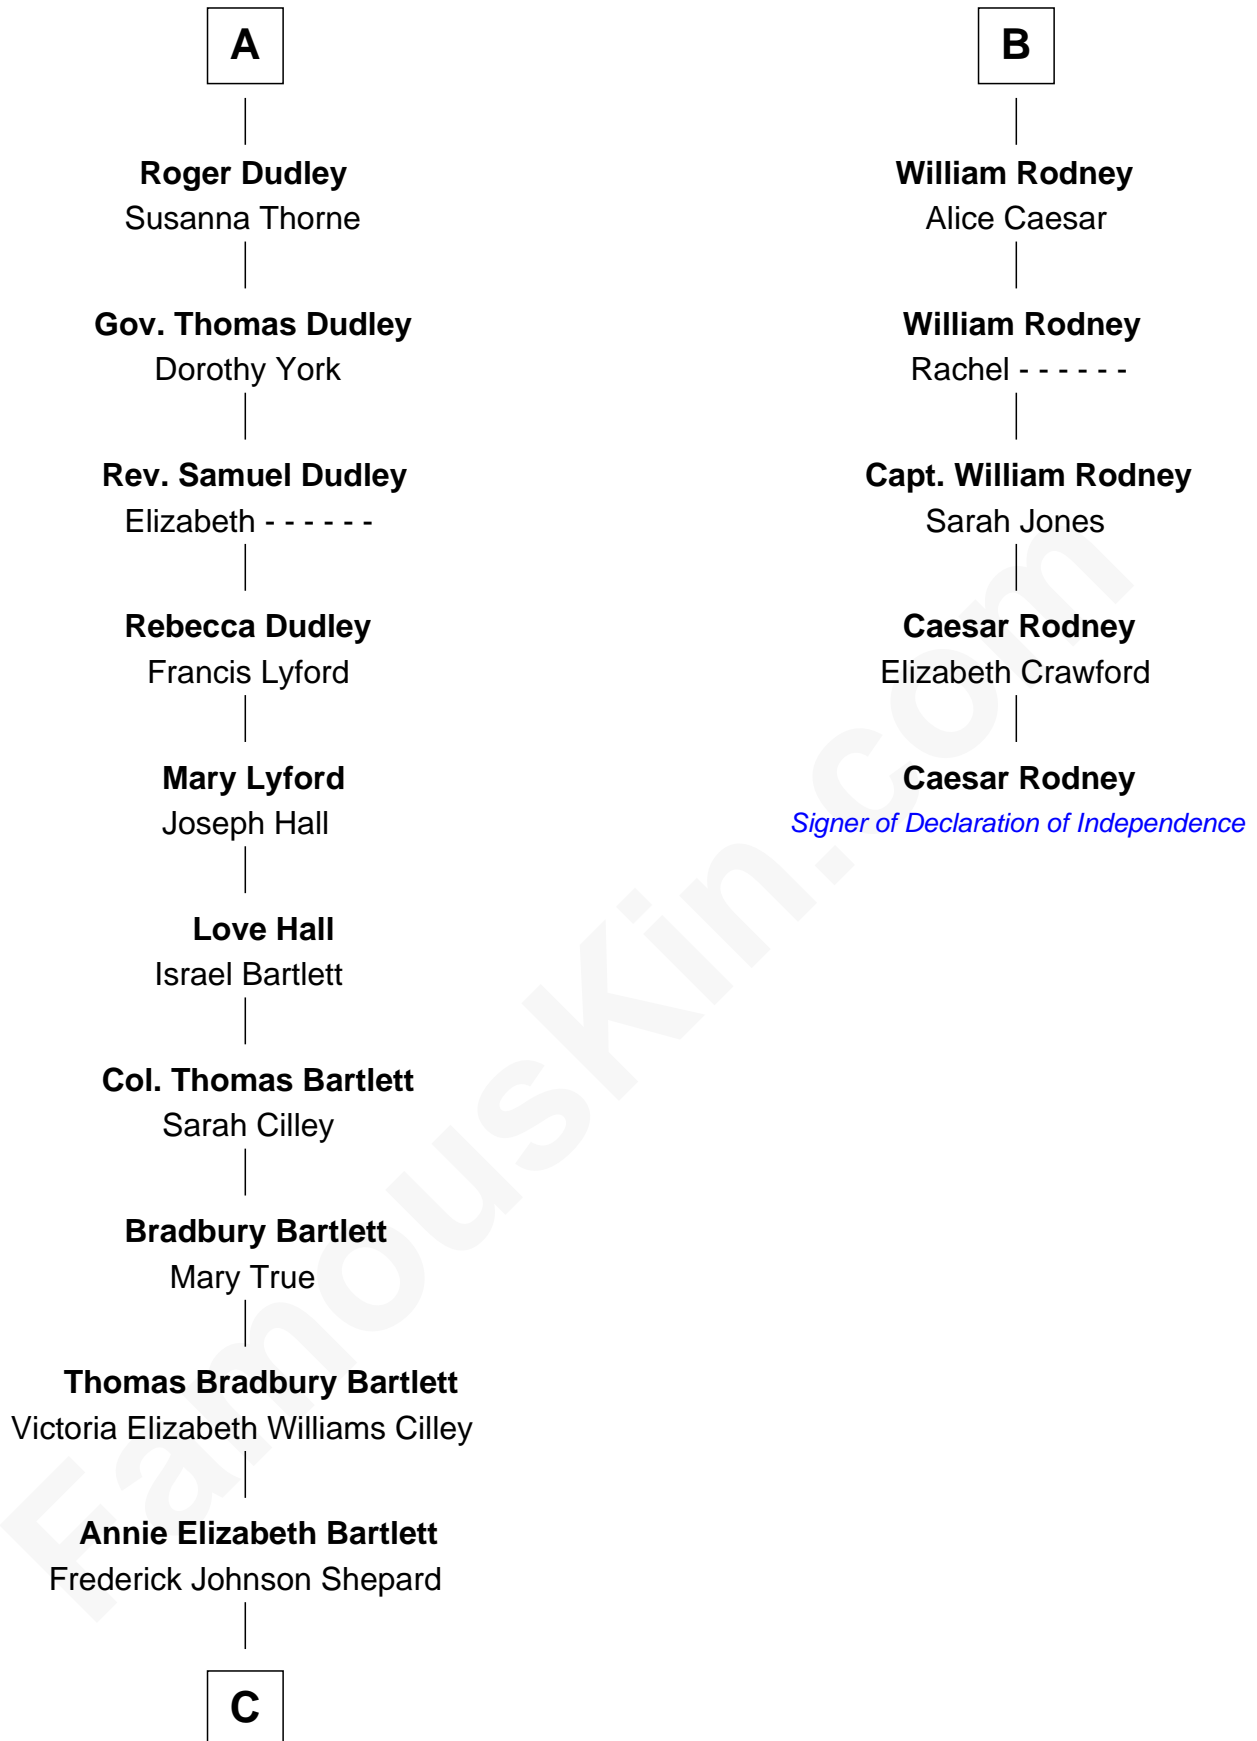

FamousKin.com

Relationship Chart of

Alan Shepard

Mercury and Apollo Astronaut

11th cousin 7 times removed of

Caesar Rodney

Signer of the Declaration of Independence

C

—
Alan Bartlett Shepard
Pauline Renza Emerson

—
Alan Shepard
Mercury and Apollo Astronaut

FamousKin.com