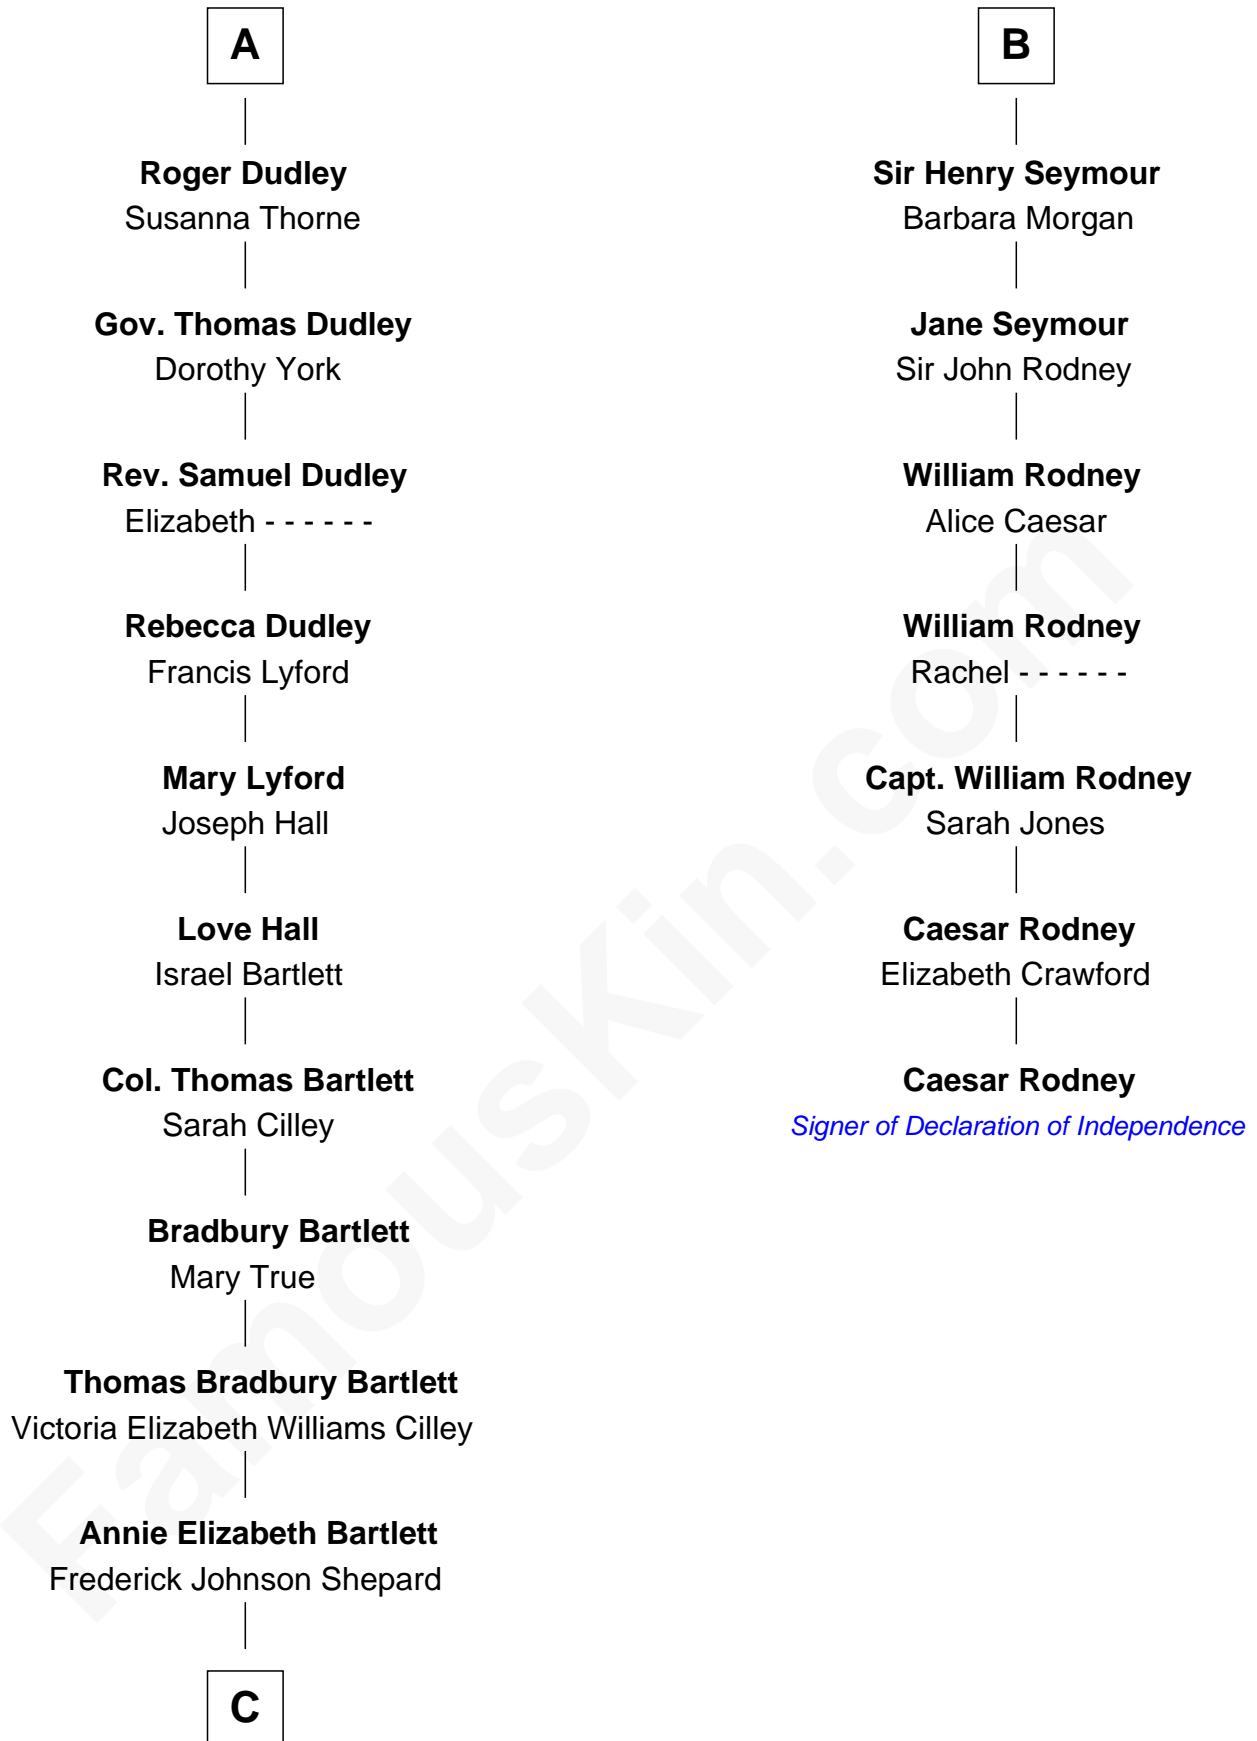

## Relationship Chart of

### Alan Shepard

*Mercury and Apollo Astronaut*

13th cousin 5 times removed of

### Caesar Rodney

*Signer of the Declaration of Independence*

### Edward III, King of England

Philippa of Hainault

**C**

—  
**Alan Bartlett Shepard**  
Pauline Renza Emerson

—  
**Alan Shepard**  
*Mercury and Apollo Astronaut*

FamousKin.com