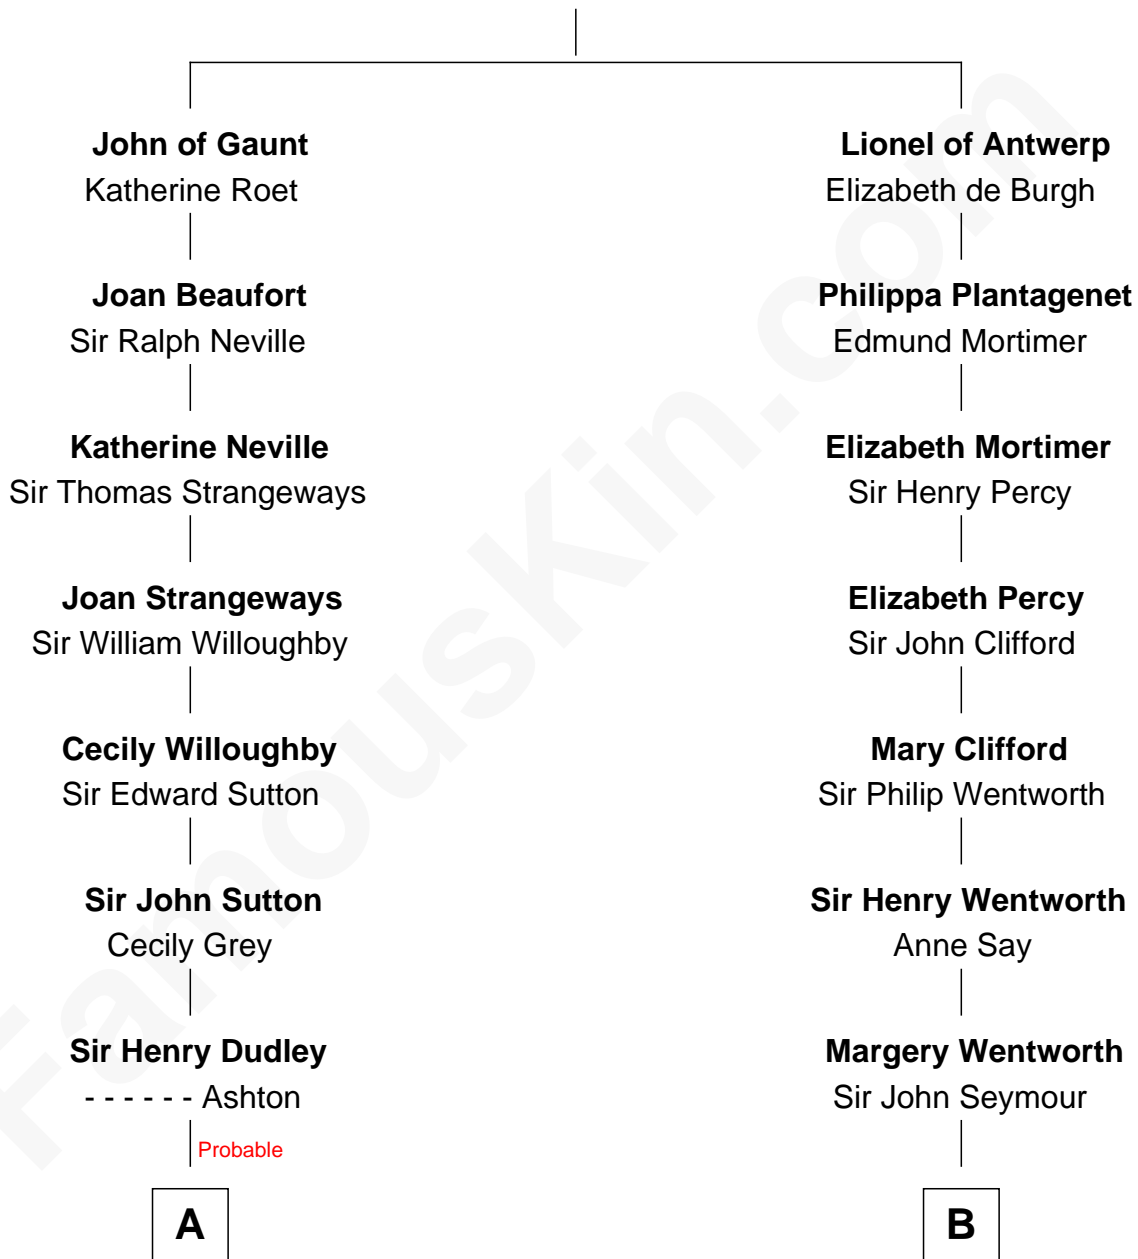

## Relationship Chart of

### Alan Shepard

*Mercury and Apollo Astronaut*

13th cousin 5 times removed of

### Caesar Rodney

*Signer of the Declaration of Independence*

### Edward III, King of England

Philippa of Hainault

**C**

—  
**Alan Bartlett Shepard**  
Pauline Renza Emerson

—  
**Alan Shepard**  
*Mercury and Apollo Astronaut*

FamousKin.com