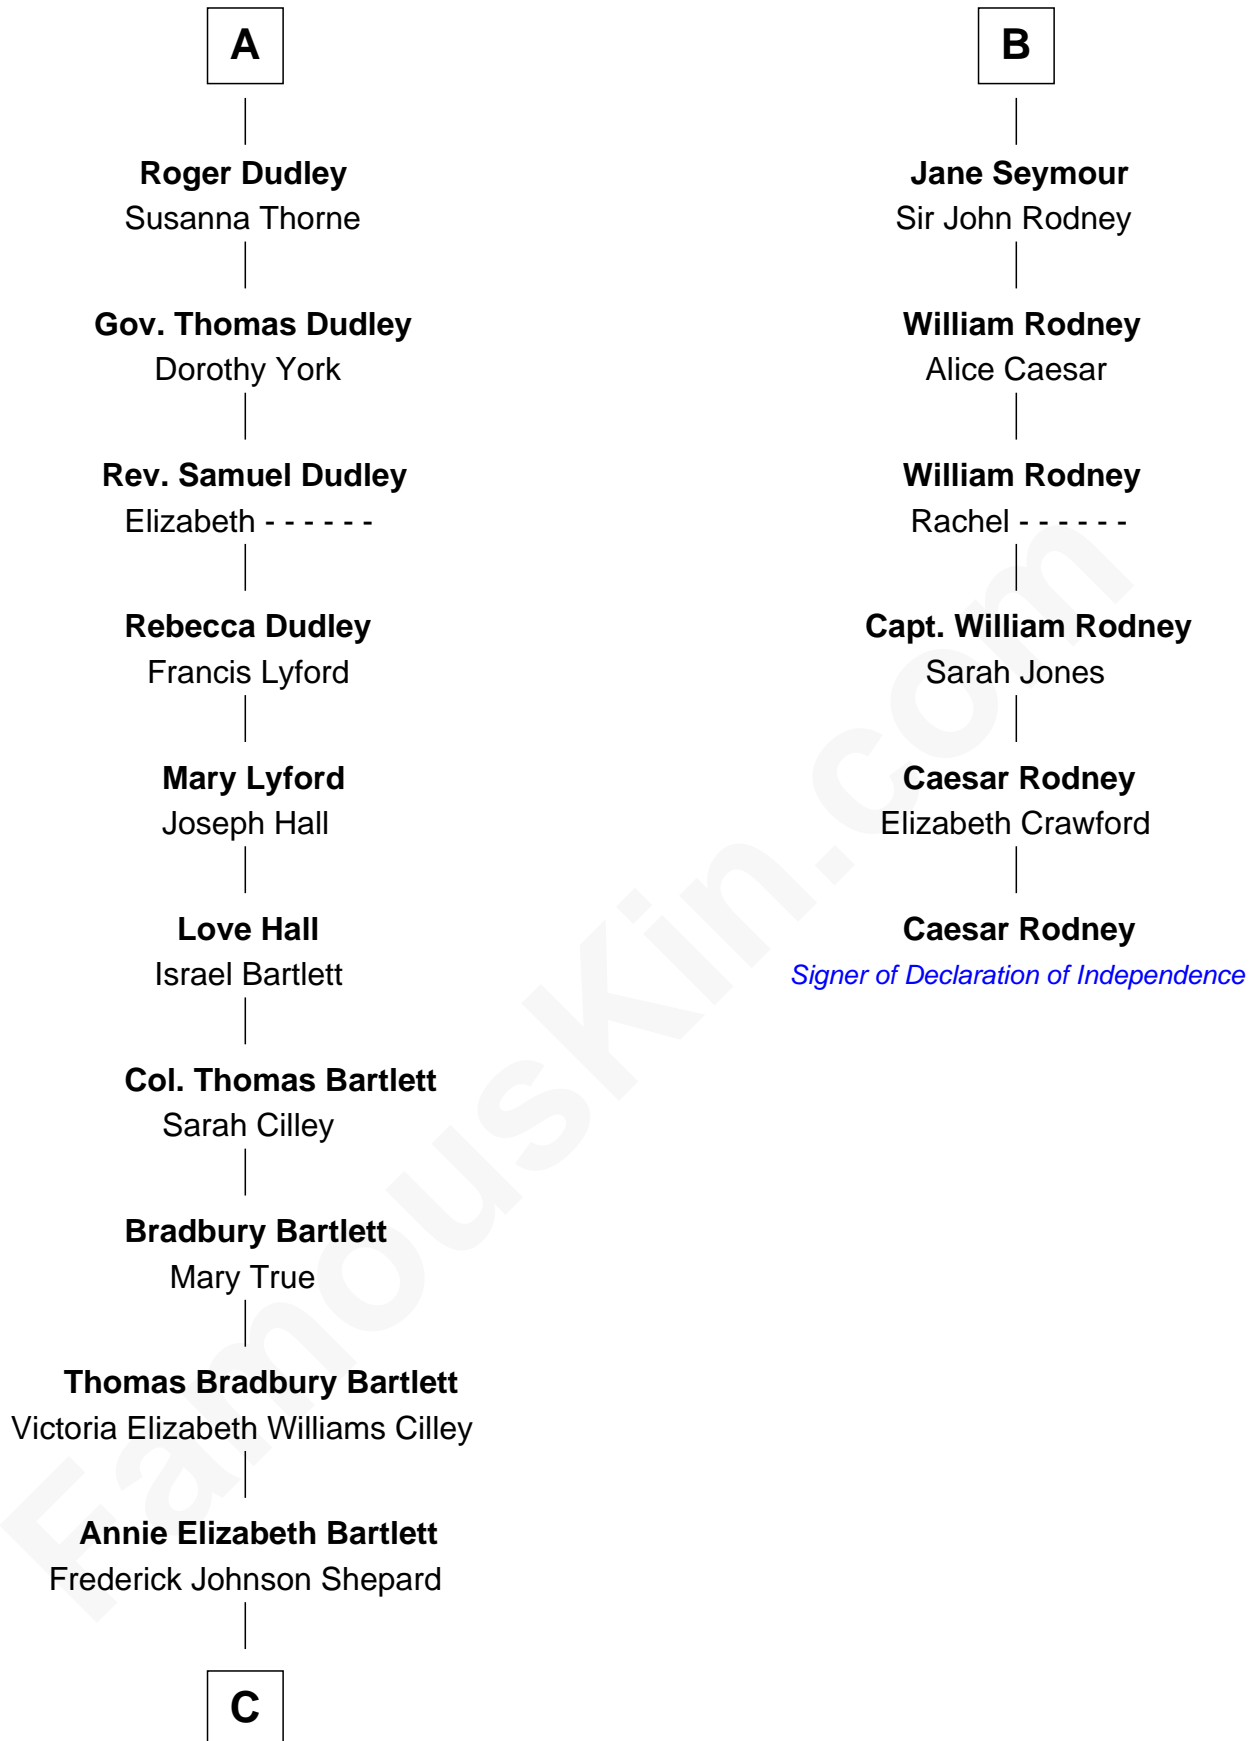

FamousKin.com

Relationship Chart of

Alan Shepard

Mercury and Apollo Astronaut

12th cousin 6 times removed of

Caesar Rodney

Signer of the Declaration of Independence

C

—
Alan Bartlett Shepard
Pauline Renza Emerson

—
Alan Shepard
Mercury and Apollo Astronaut

FamousKin.com