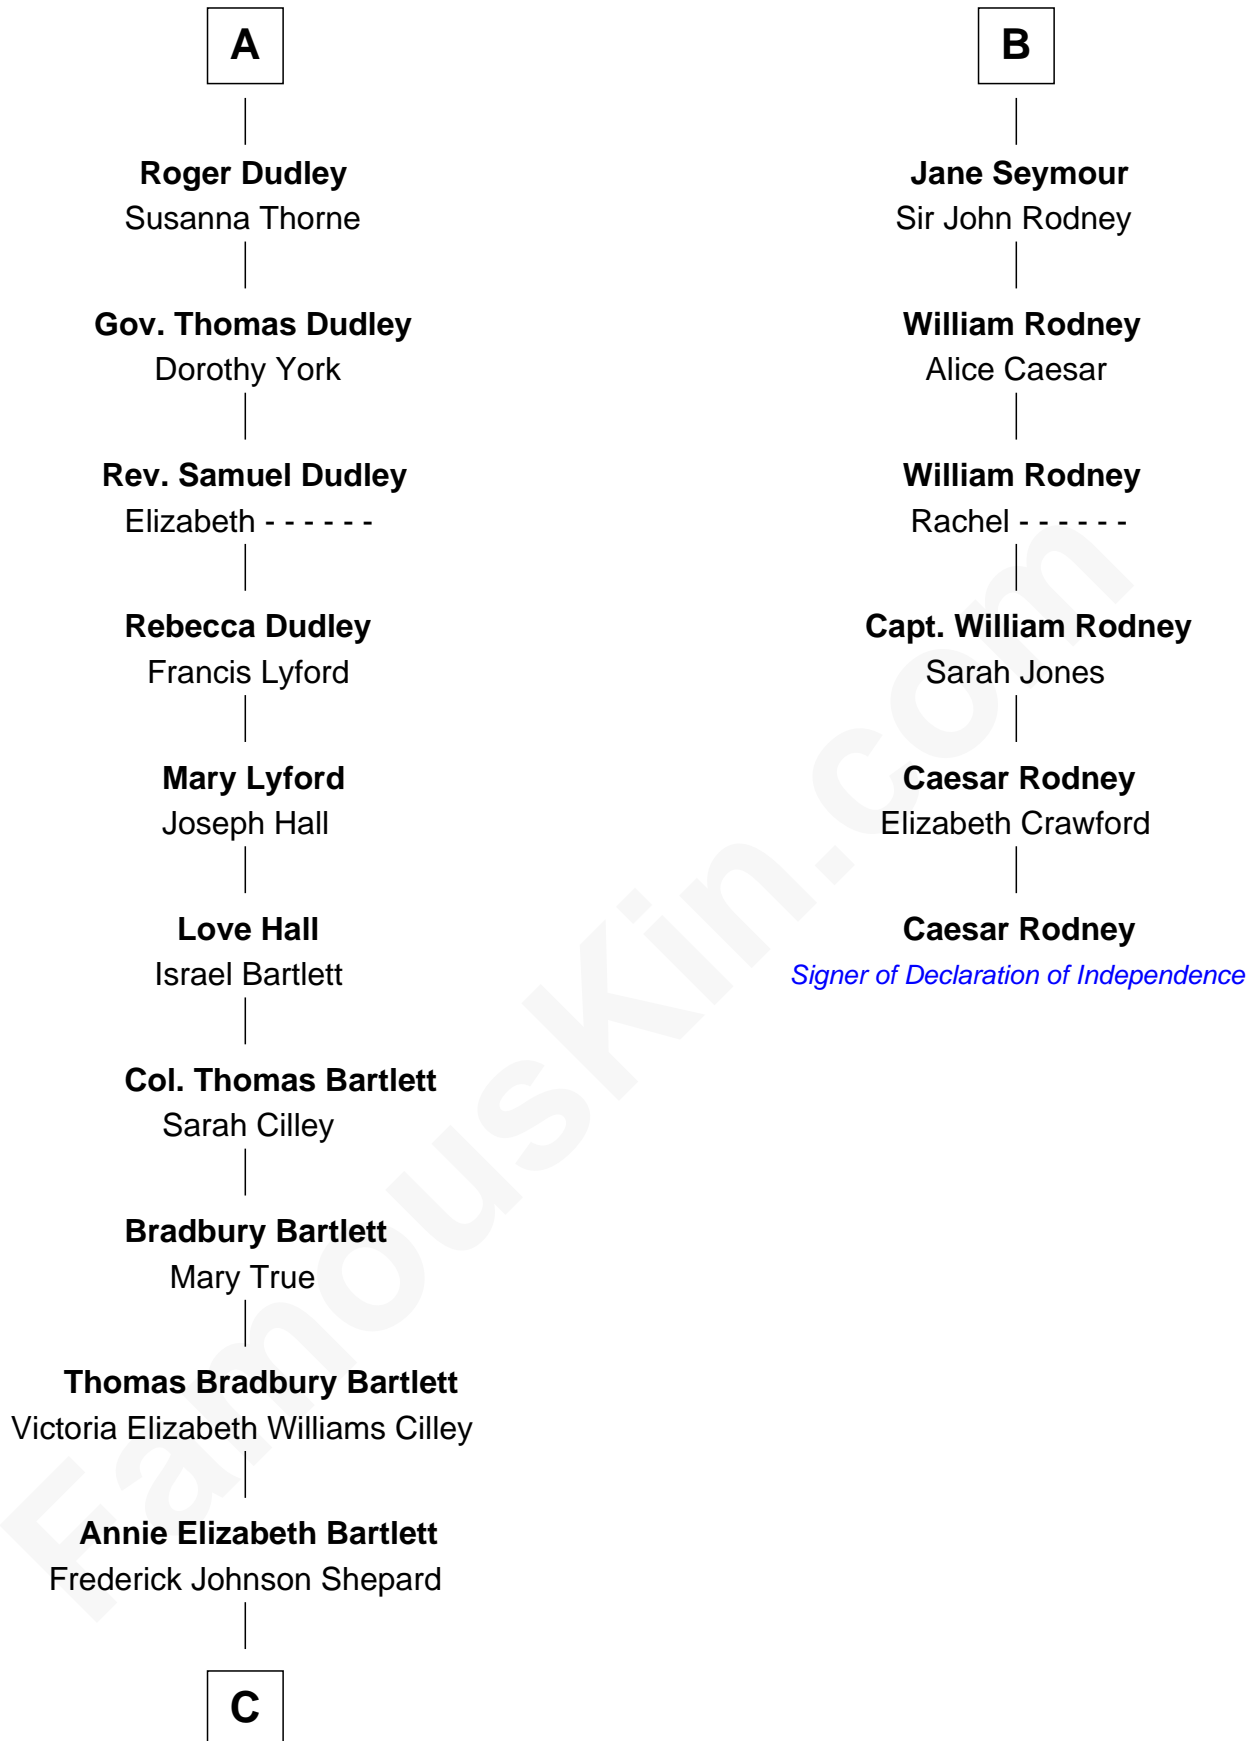

# FamousKin.com Relationship Chart of

**Alan Shepard**

*Mercury and Apollo Astronaut*

12th cousin 6 times removed of

**Caesar Rodney**

*Signer of the Declaration of Independence*

**C**

—  
**Alan Bartlett Shepard**  
Pauline Renza Emerson

—  
**Alan Shepard**  
*Mercury and Apollo Astronaut*

FamousKin.com