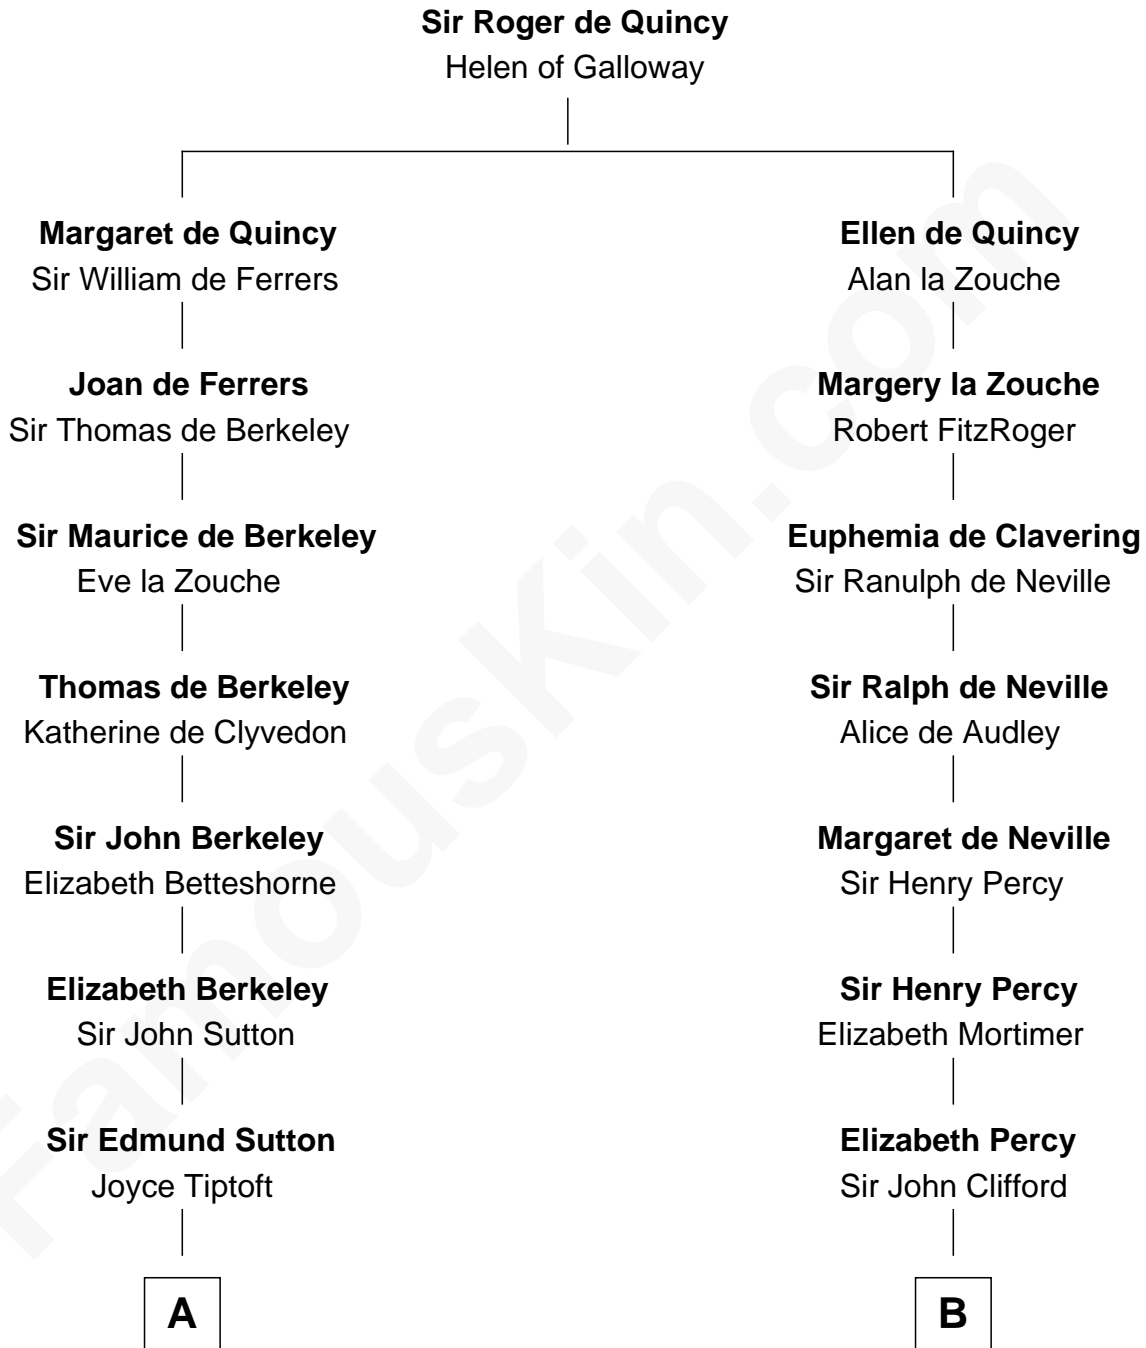

FamousKin.com

Relationship Chart of

Alan Shepard

Mercury and Apollo Astronaut

16th cousin 5 times removed of

Caesar Rodney

Signer of the Declaration of Independence

C

—
Bradbury Bartlett

Mary True

—
Thomas Bradbury Bartlett

Victoria Elizabeth Williams Cilley

—
Annie Elizabeth Bartlett

Frederick Johnson Shepard

—
Alan Bartlett Shepard

Pauline Renza Emerson

—
Alan Shepard

Mercury and Apollo Astronaut

FamousKin.com