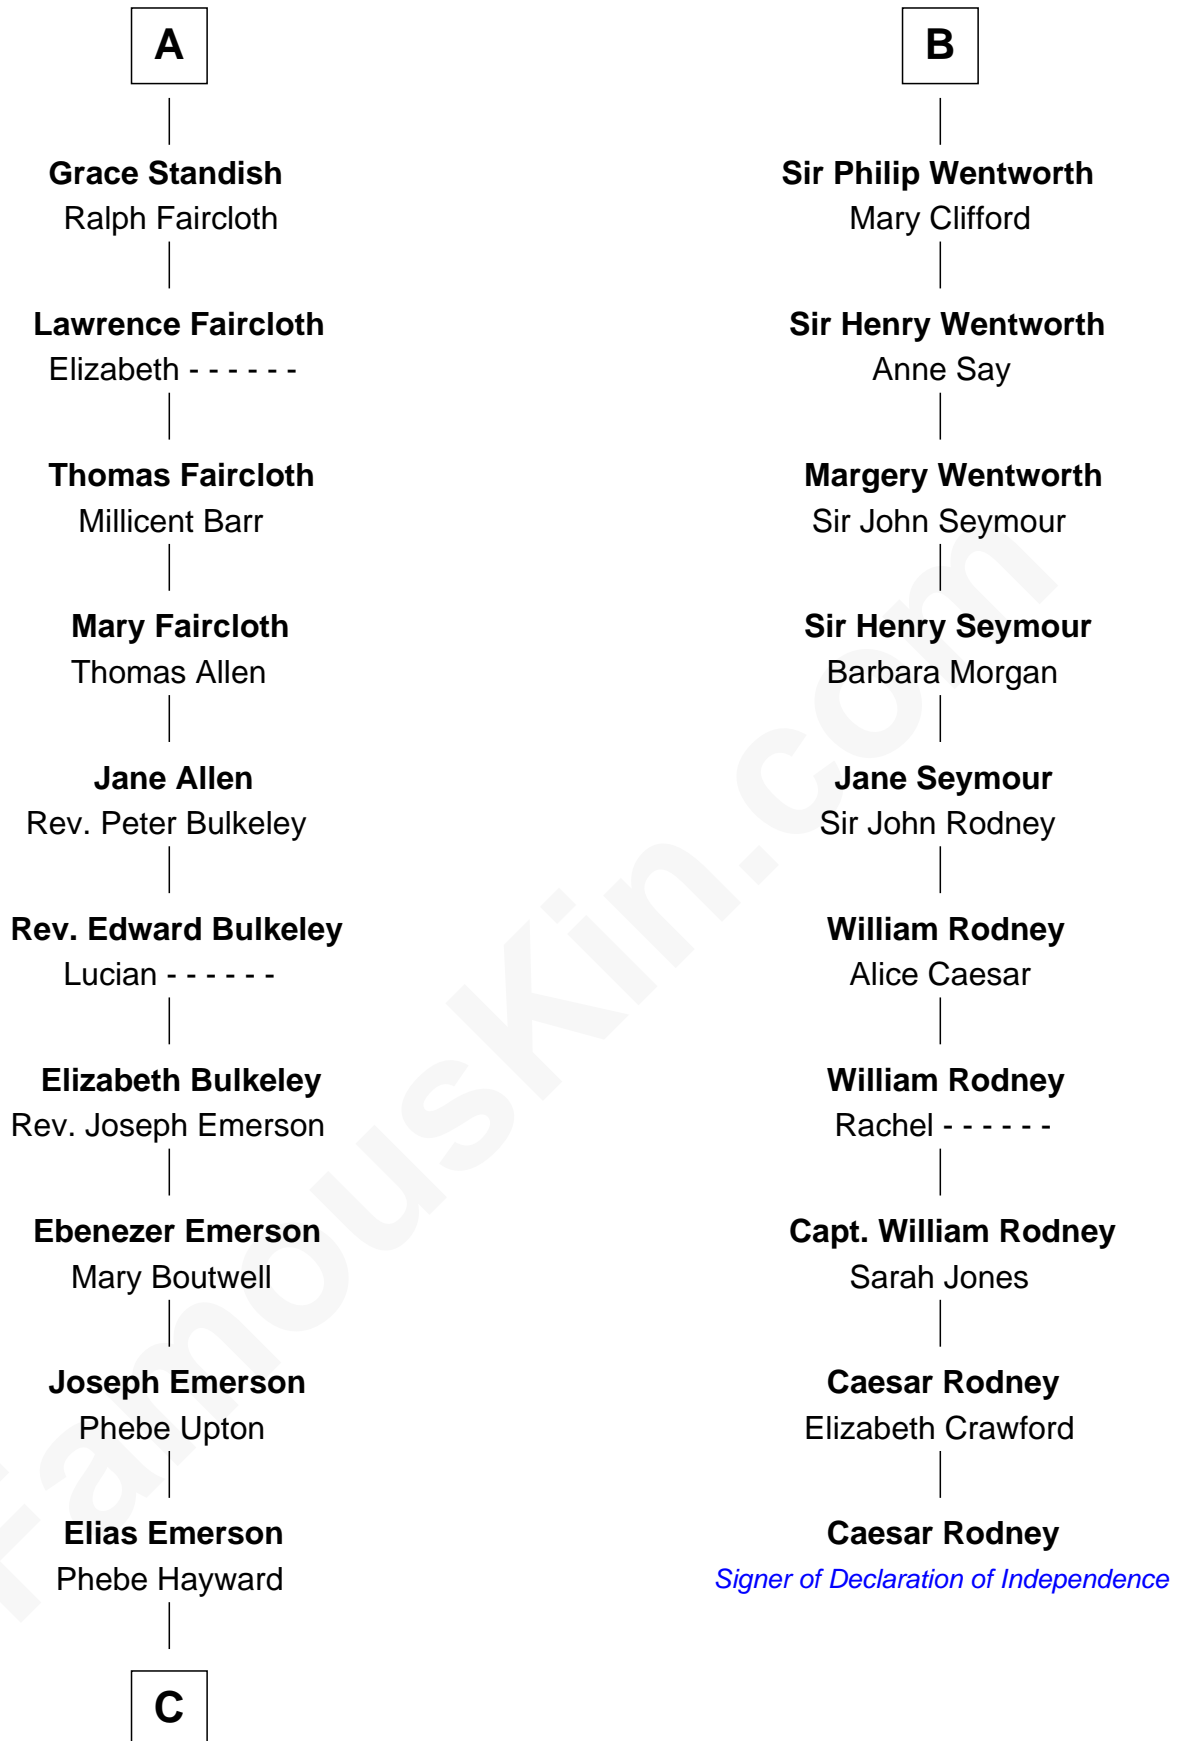

FamousKin.com

Relationship Chart of

Alan Shepard

Mercury and Apollo Astronaut

16th cousin 5 times removed of

Caesar Rodney

Signer of the Declaration of Independence

C