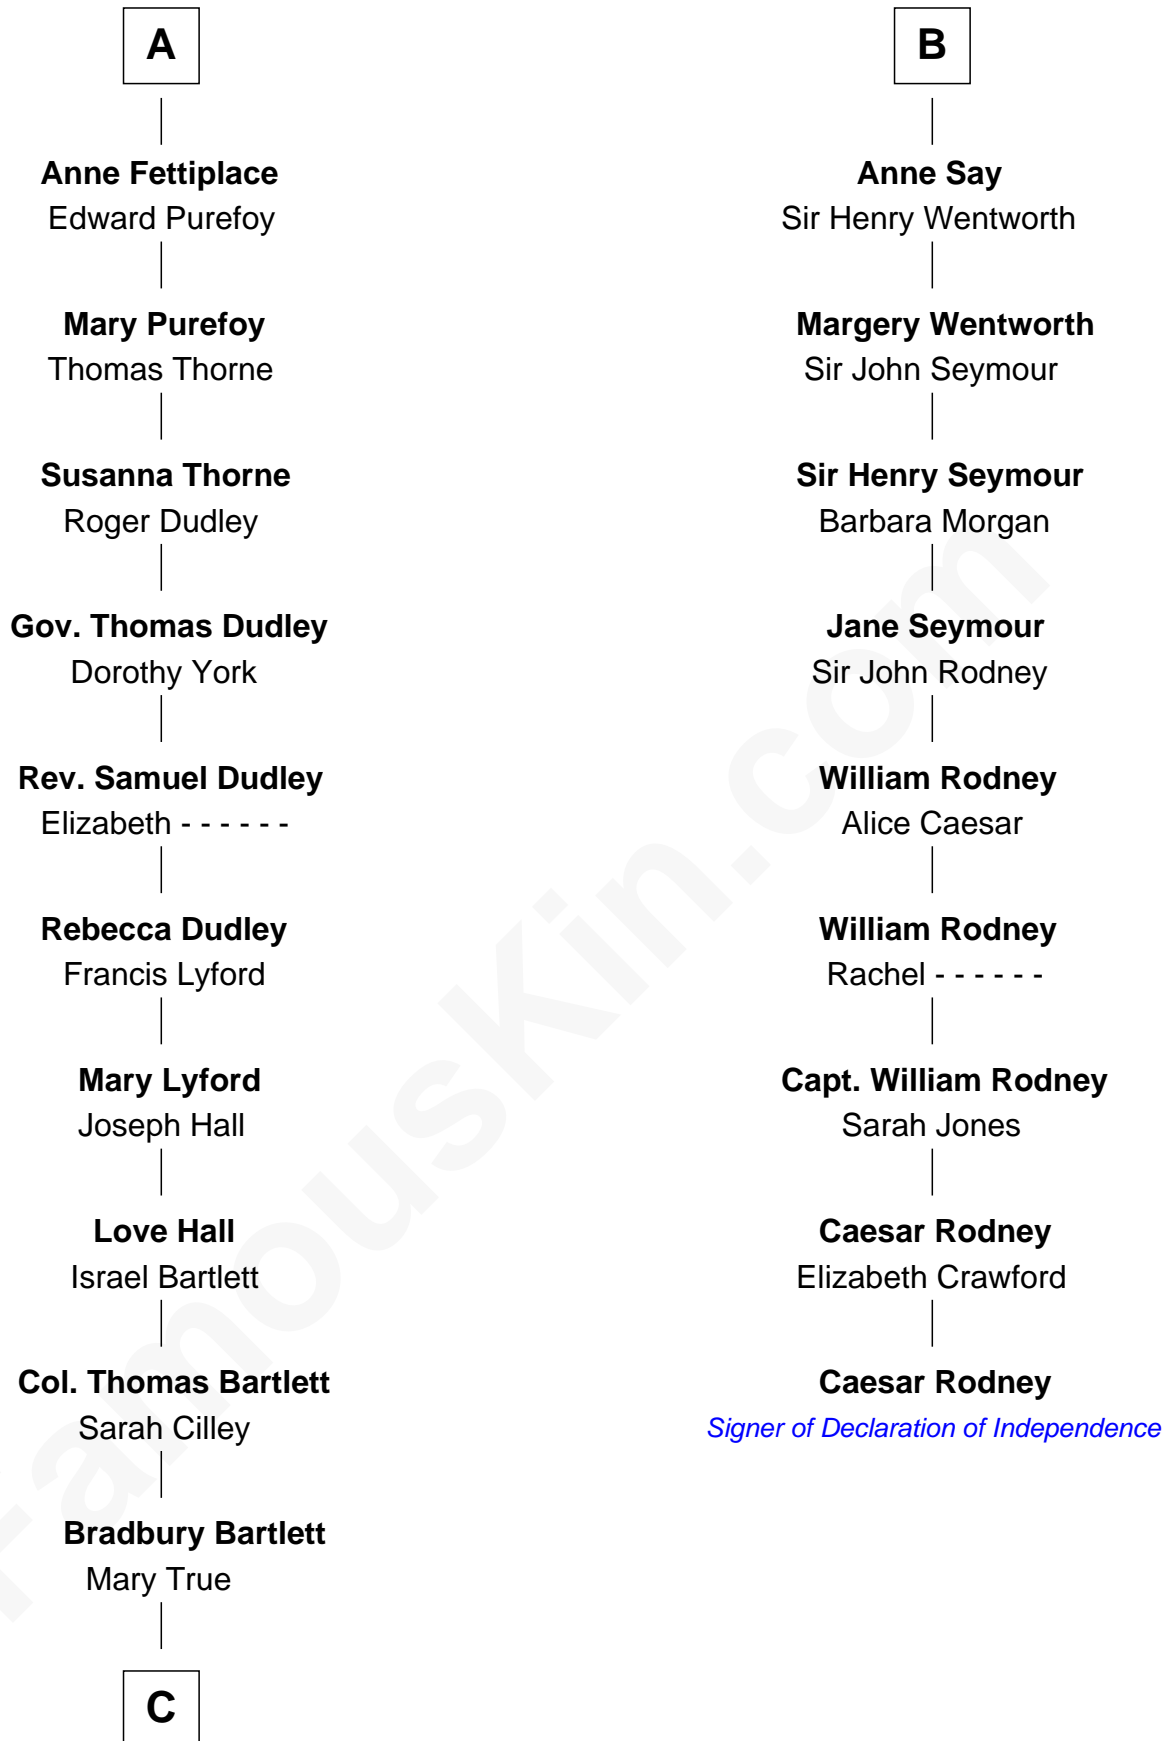

FamousKin.com

Relationship Chart of

Alan Shepard

Mercury and Apollo Astronaut

15th cousin 5 times removed of

Caesar Rodney

Signer of the Declaration of Independence

C

—
Thomas Bradbury Bartlett
Victoria Elizabeth Williams Cilley

—
Annie Elizabeth Bartlett
Frederick Johnson Shepard

—
Alan Bartlett Shepard
Pauline Renza Emerson

—
Alan Shepard
Mercury and Apollo Astronaut