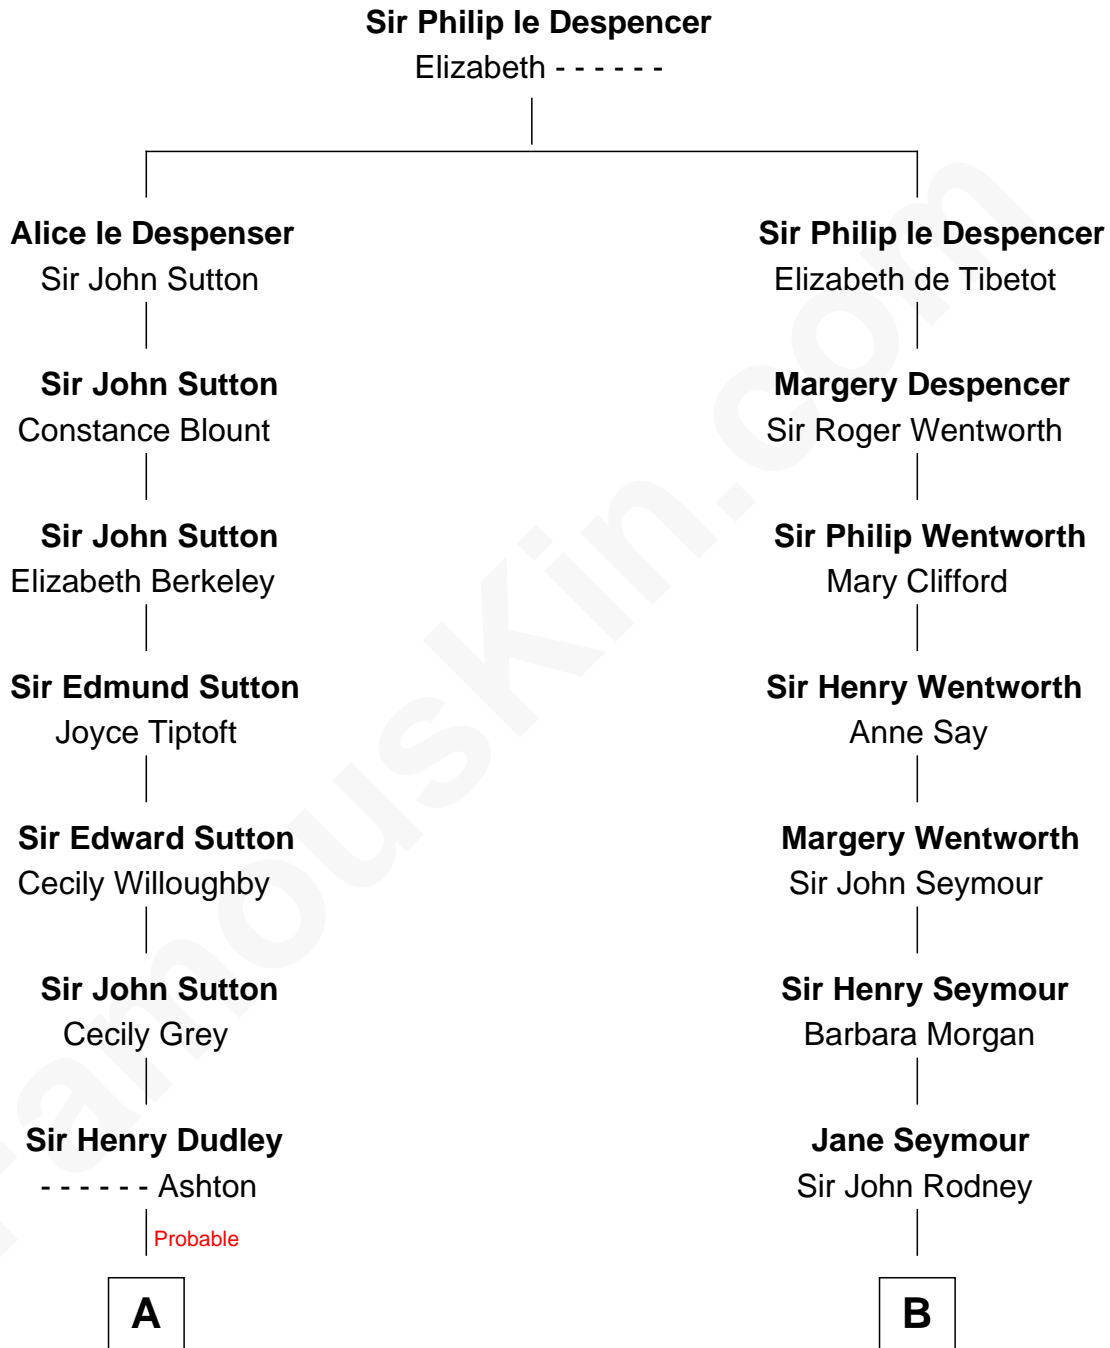

FamousKin.com

Relationship Chart of

Alan Shepard

Mercury and Apollo Astronaut

11th cousin 7 times removed of

Caesar Rodney

Signer of the Declaration of Independence

C

—
Alan Bartlett Shepard
Pauline Renza Emerson

—
Alan Shepard
Mercury and Apollo Astronaut

FamousKin.com