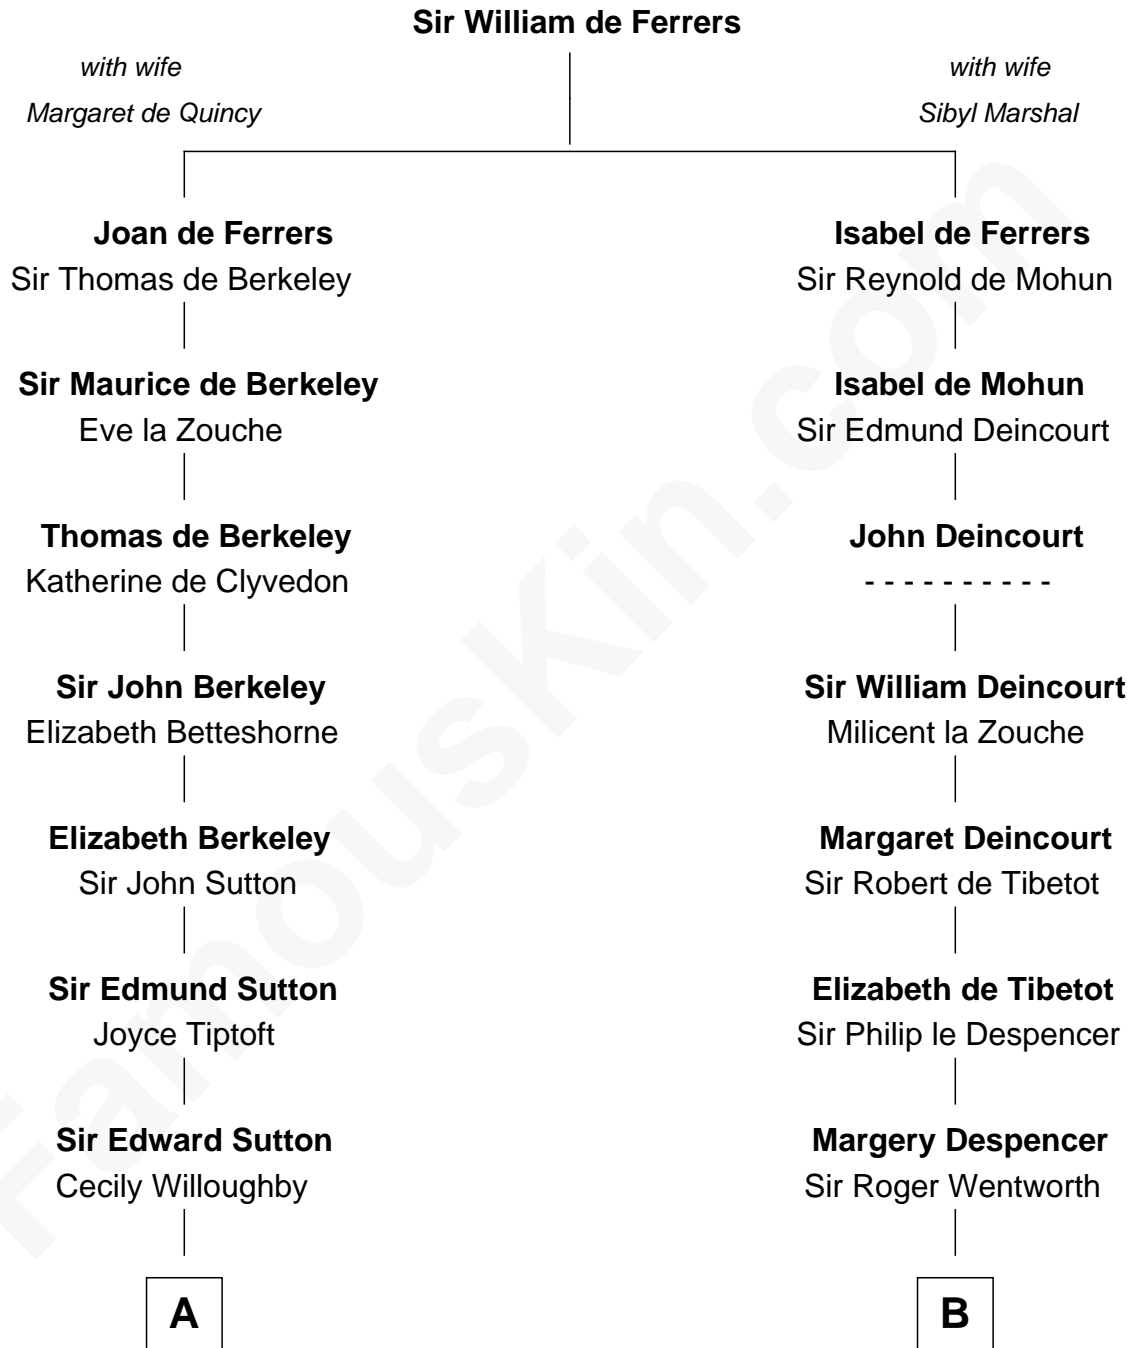

Caesar Rodney

Signer of the Declaration of Independence