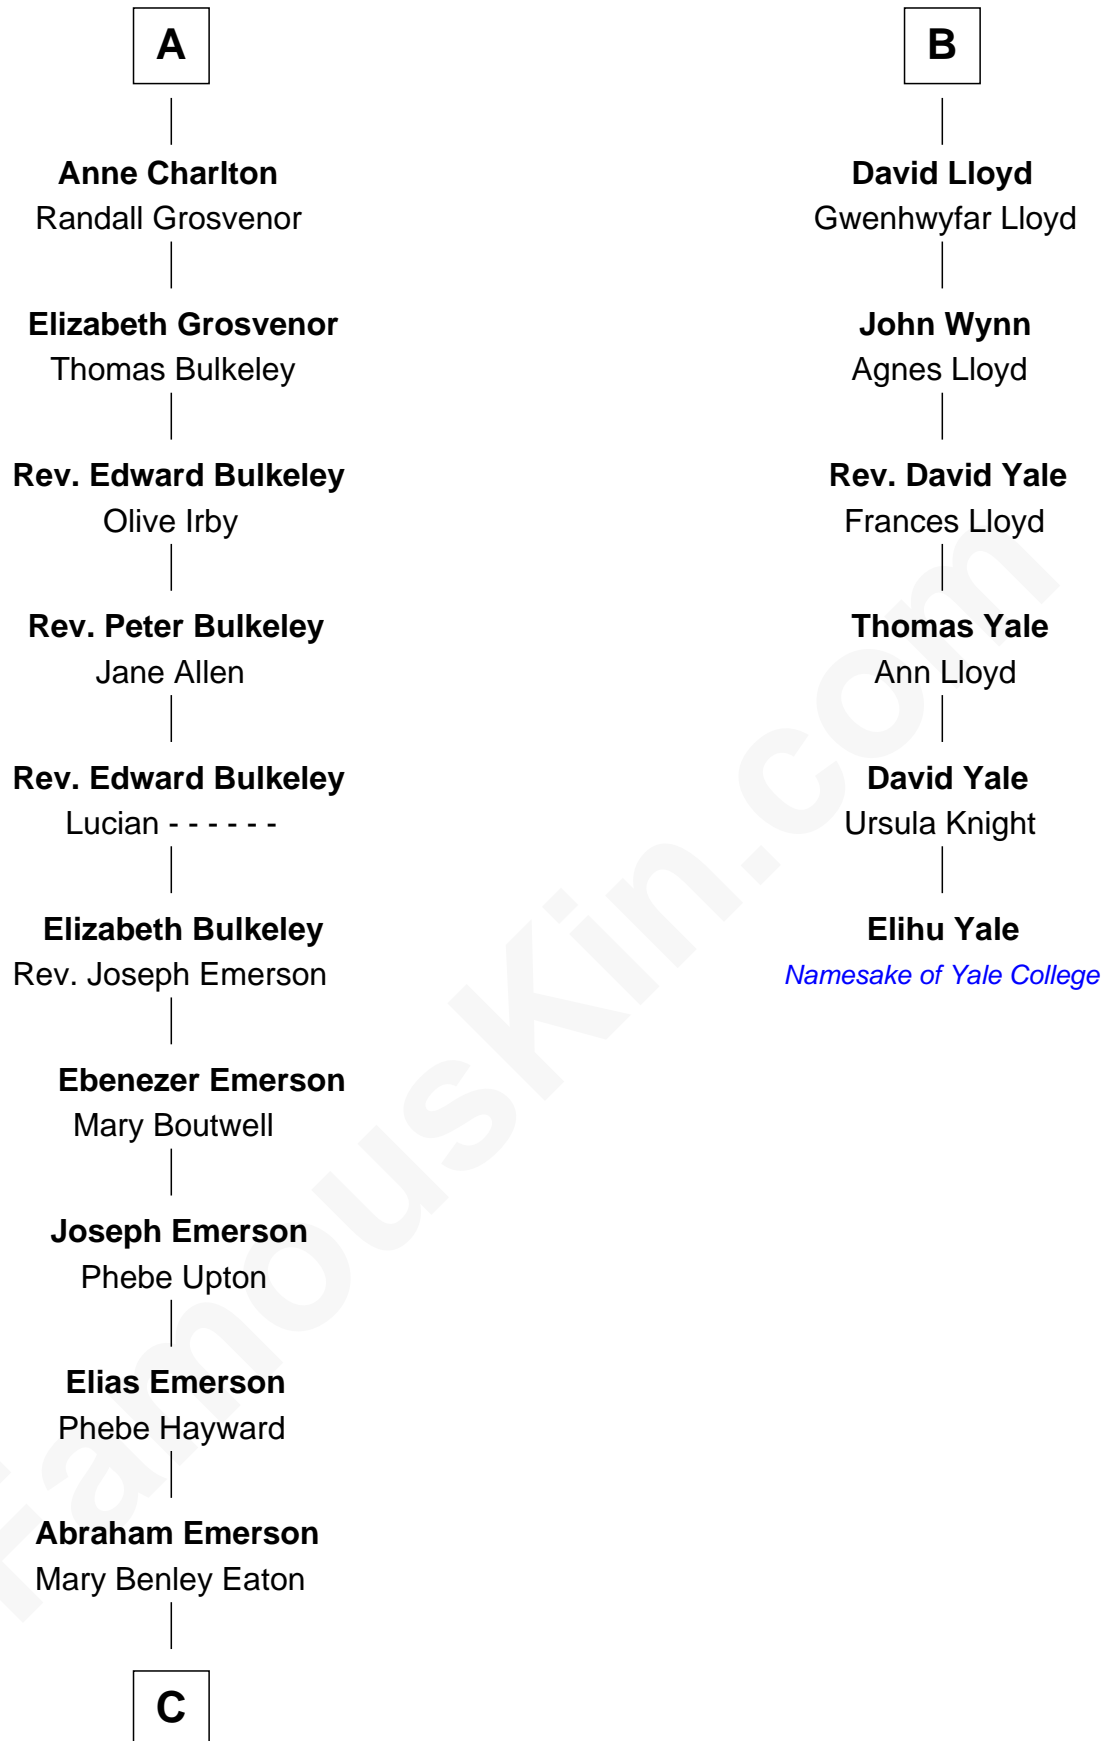

# FamousKin.com Relationship Chart of

**Alan Shepard**

*Mercury and Apollo Astronaut*

12th cousin 8 times removed of

**Elihu Yale**

*Benefactor and Namesake of Yale College*

**Sir Roger de Somery**

Nichole d'Aubenev

**C**

—  
**Charles Stillman Emerson**

Hannah Maria Emmons

—  
**Charles Stillman Emerson**

Belle Winslow

—  
**Pauline Renza Emerson**

Alan Bartlett Shepard

—  
**Alan Shepard**

*Mercury and Apollo Astronaut*

FamousKin.com