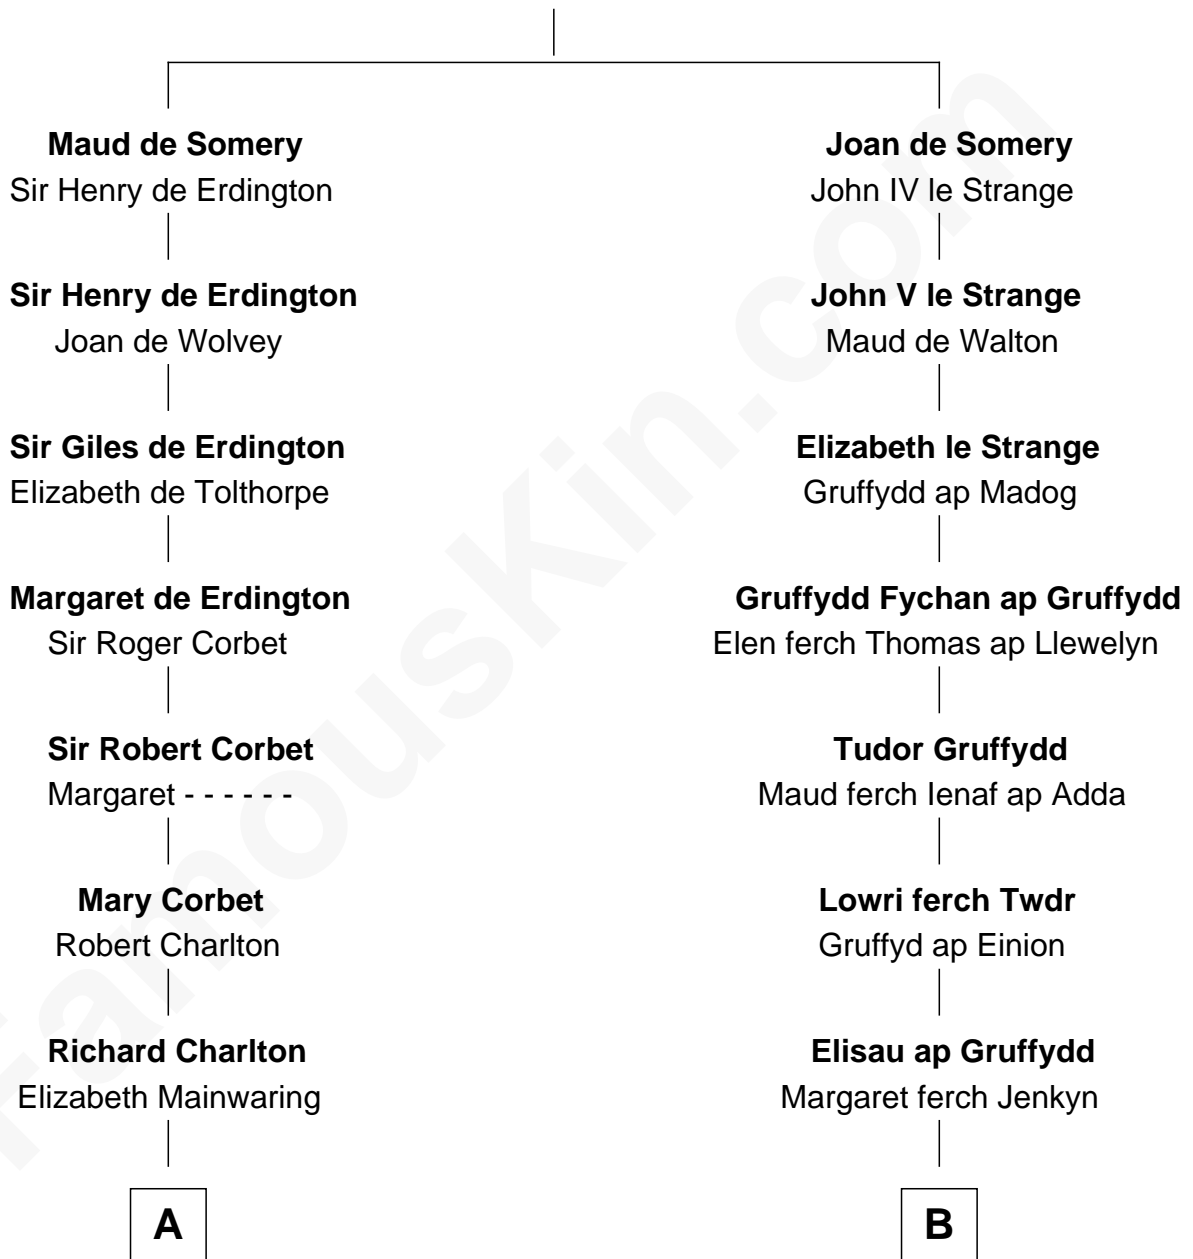

# FamousKin.com Relationship Chart of

**Alan Shepard**

*Mercury and Apollo Astronaut*

12th cousin 8 times removed of

**Elihu Yale**

*Benefactor and Namesake of Yale College*

**Sir Roger de Somery**

Nichole d'Aubenev

**C**

—  
**Charles Stillman Emerson**

Hannah Maria Emmons

—  
**Charles Stillman Emerson**

Belle Winslow

—  
**Pauline Renza Emerson**

Alan Bartlett Shepard

—  
**Alan Shepard**

*Mercury and Apollo Astronaut*

FamousKin.com