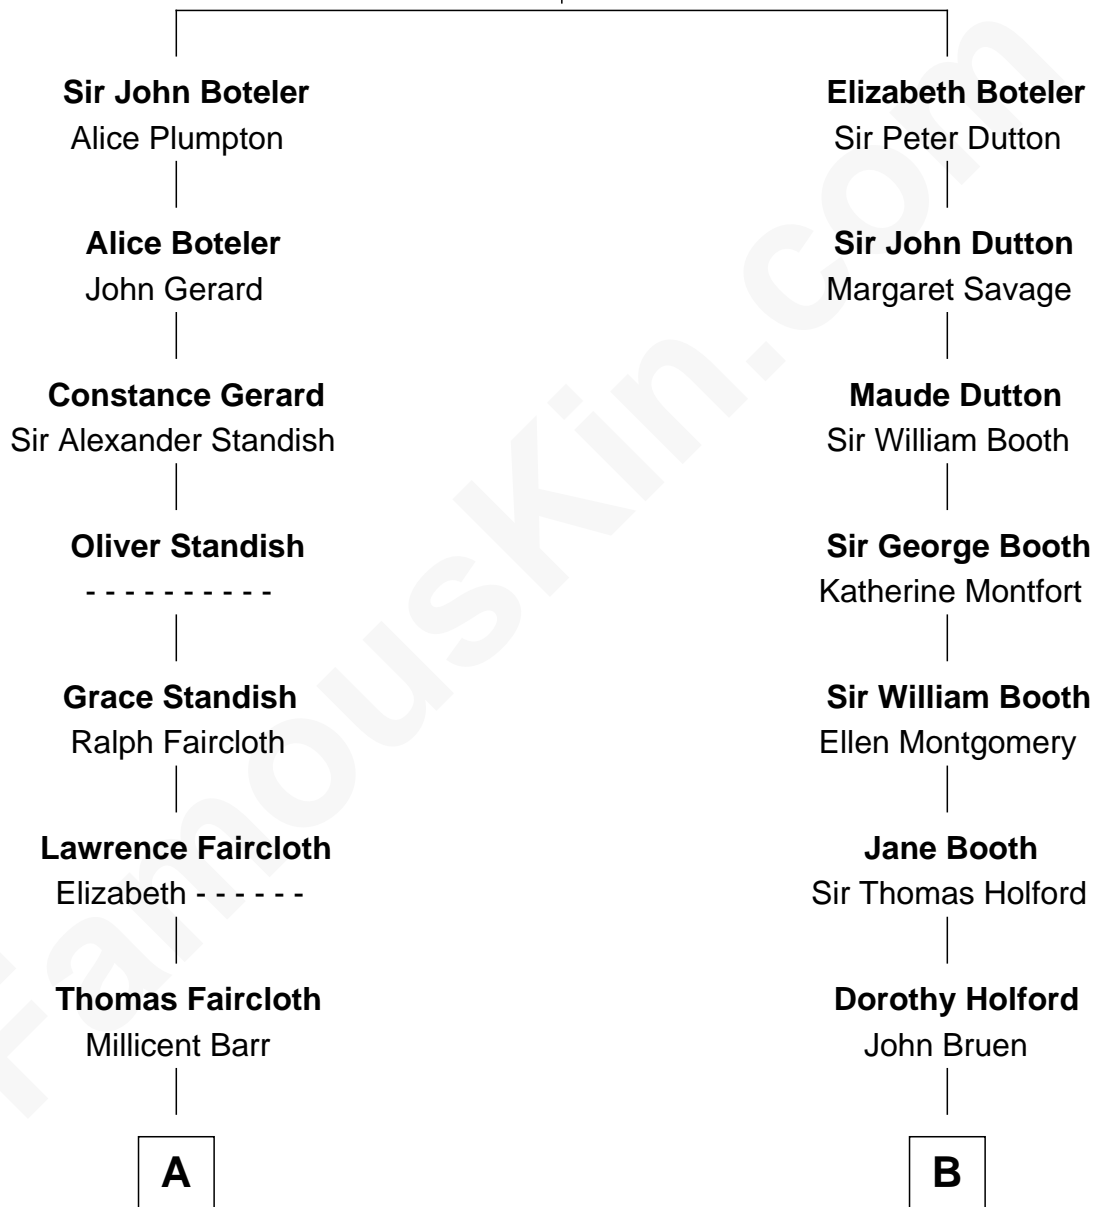

FamousKin.com Relationship Chart of

Alan Shepard

Mercury and Apollo Astronaut

18th cousin 1 time removed of

Christopher Reeve

Movie Actor

William le Boteler
Elizabeth de Havering

FamousKin.com