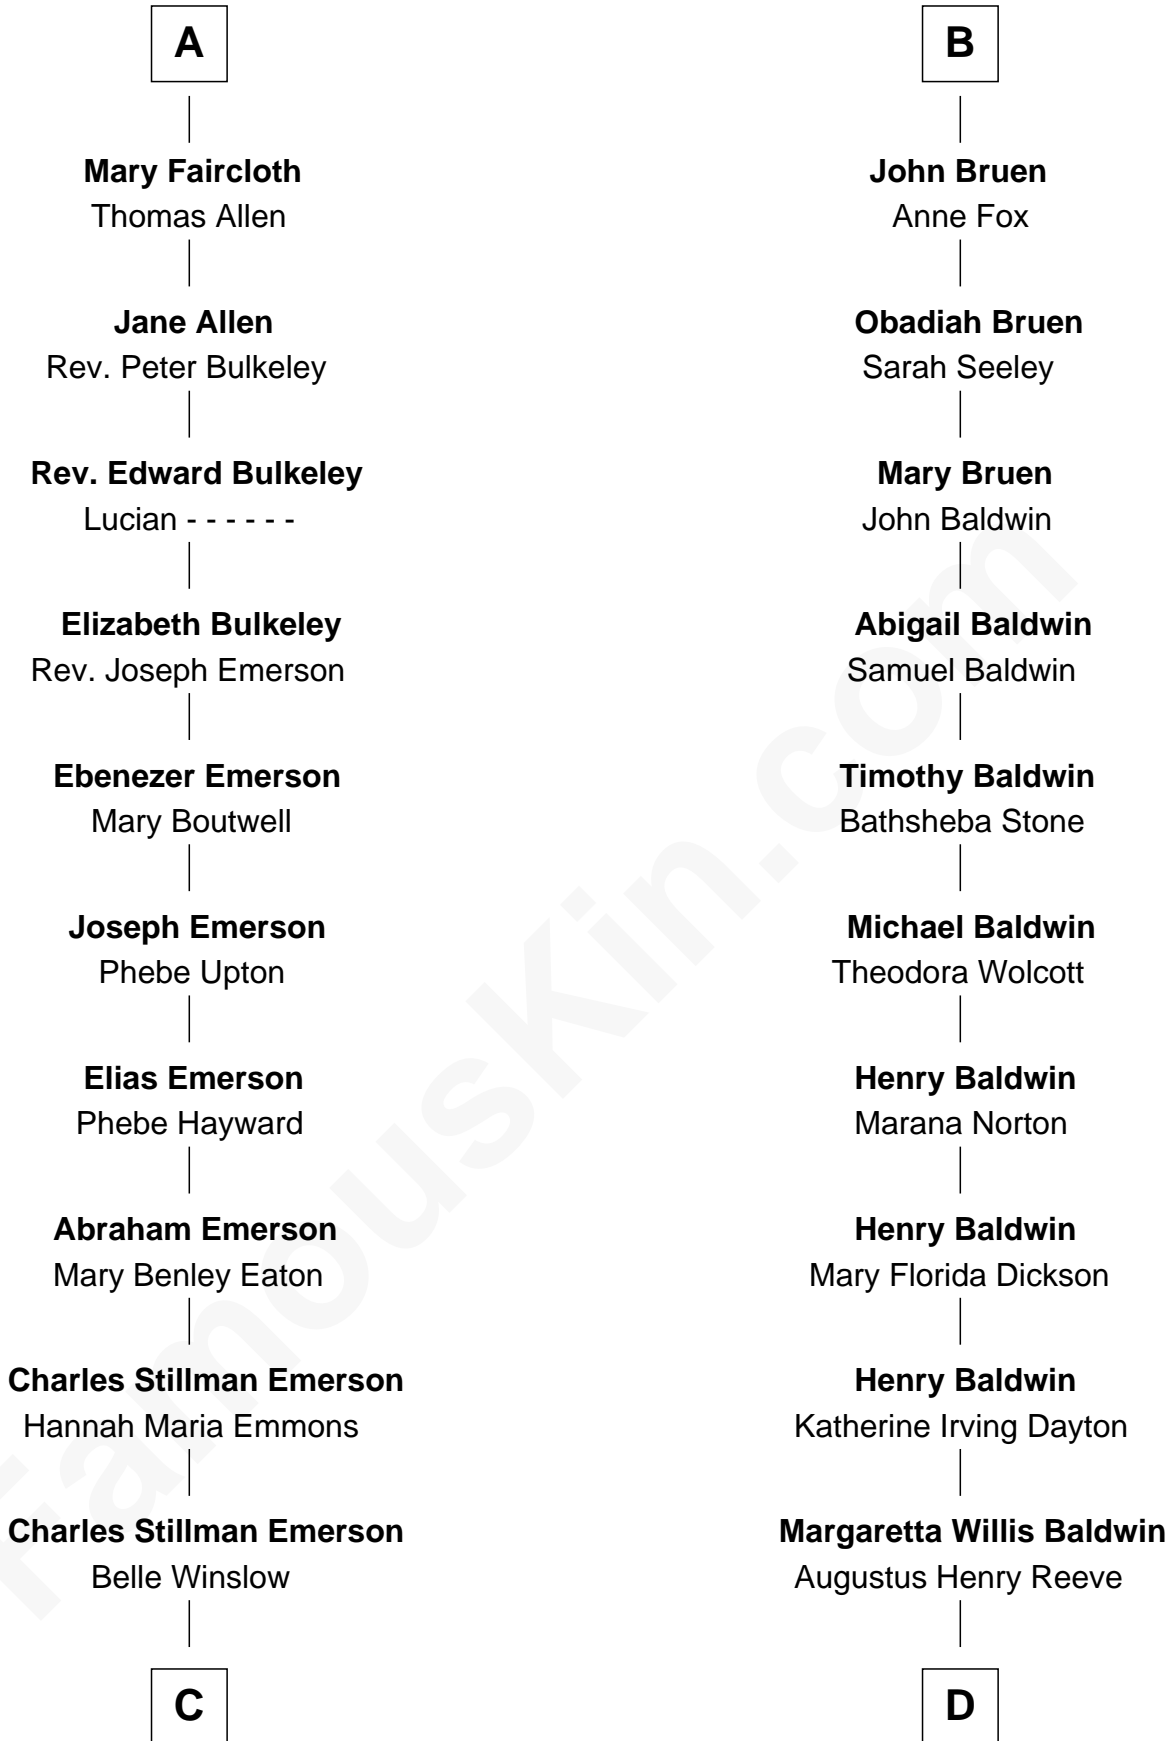

FamousKin.com Relationship Chart of

Alan Shepard

Mercury and Apollo Astronaut

18th cousin 1 time removed of

Christopher Reeve

Movie Actor

William le Boteler
Elizabeth de Havering

FamousKin.com