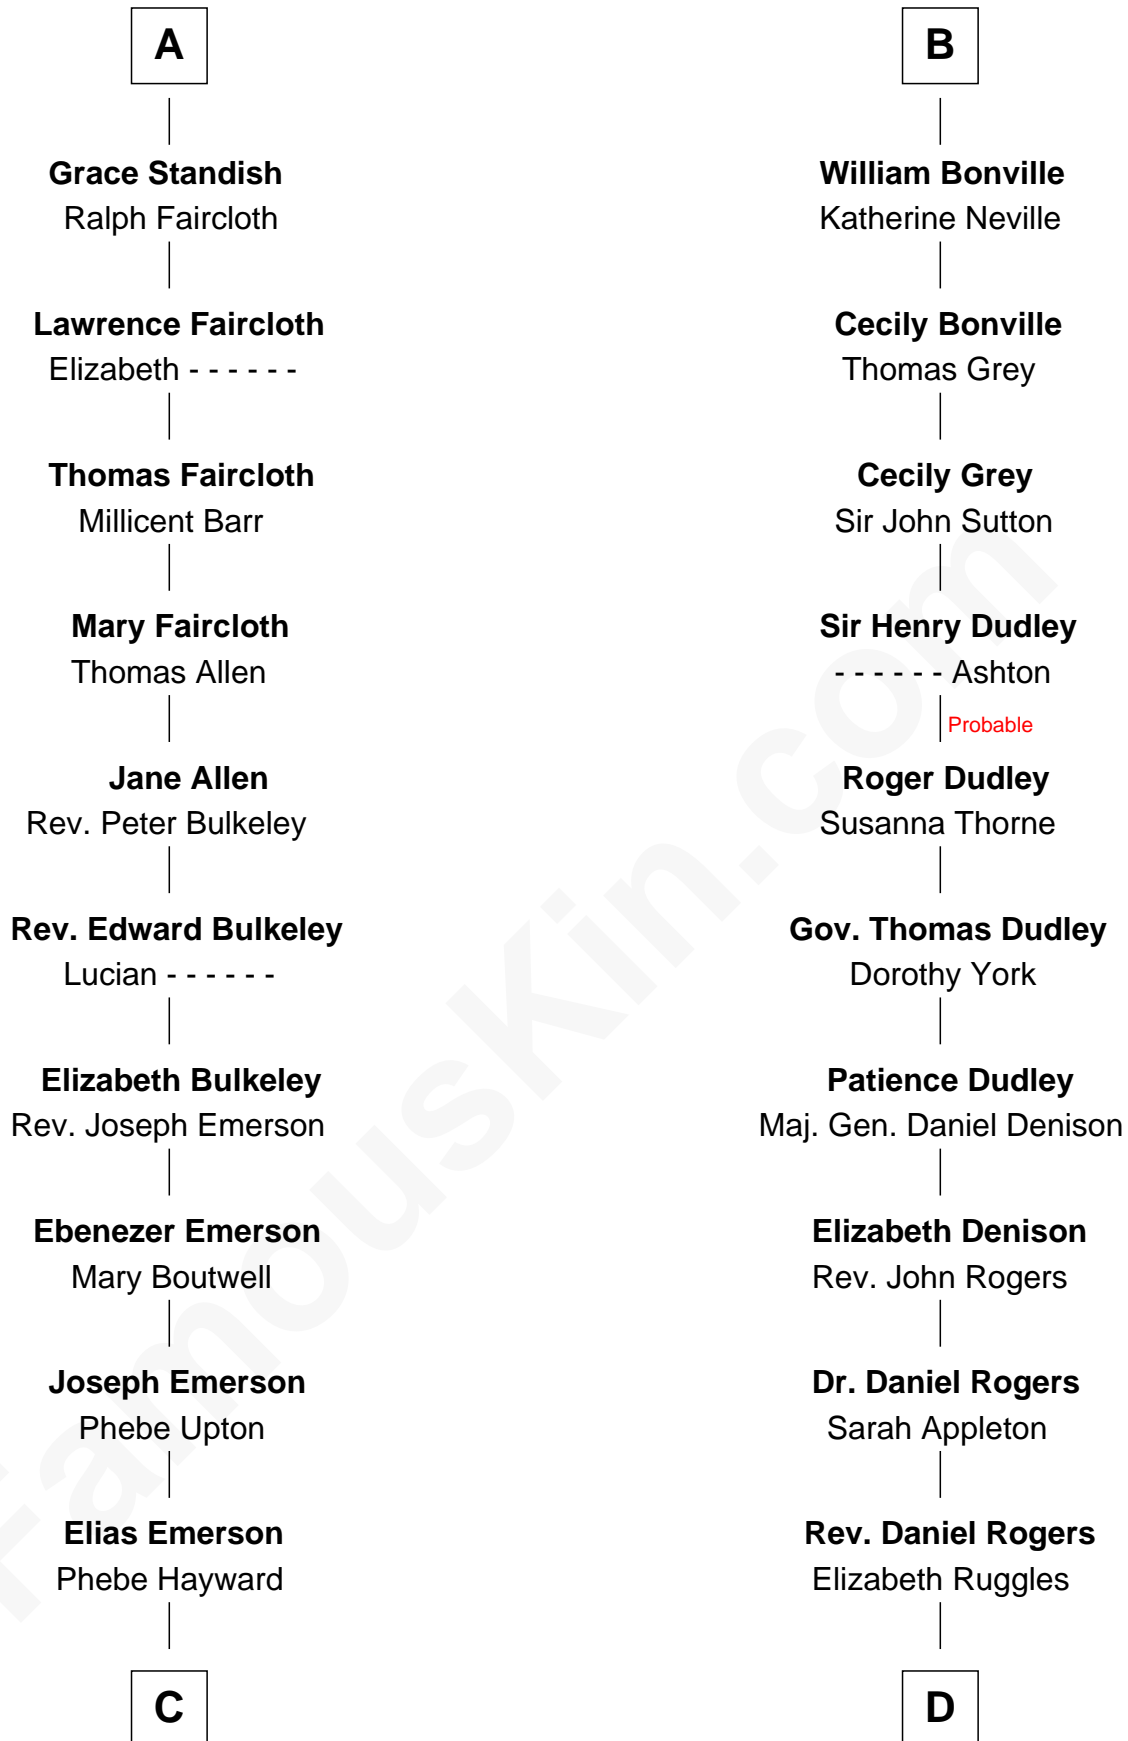

FamousKin.com

Relationship Chart of

Alan Shepard

Mercury and Apollo Astronaut

20th cousin 1 time removed of

Colonel Robert Gould Shaw

U.S. Civil War leader of film "Glory" fame

C

Abraham Emerson

Mary Benley Eaton

Charles Stillman Emerson

Hannah Maria Emmons

Charles Stillman Emerson

Belle Winslow

Pauline Renza Emerson

Alan Bartlett Shepard

Alan Shepard

Mercury and Apollo Astronaut

D

Sarah Rogers

Samuel Parkman

Elizabeth Willard Parkman

Robert Gould Shaw

Francis George Shaw

Sarah Blake Sturgis

Colonel Robert Gould Shaw

Main character in film "Glory"