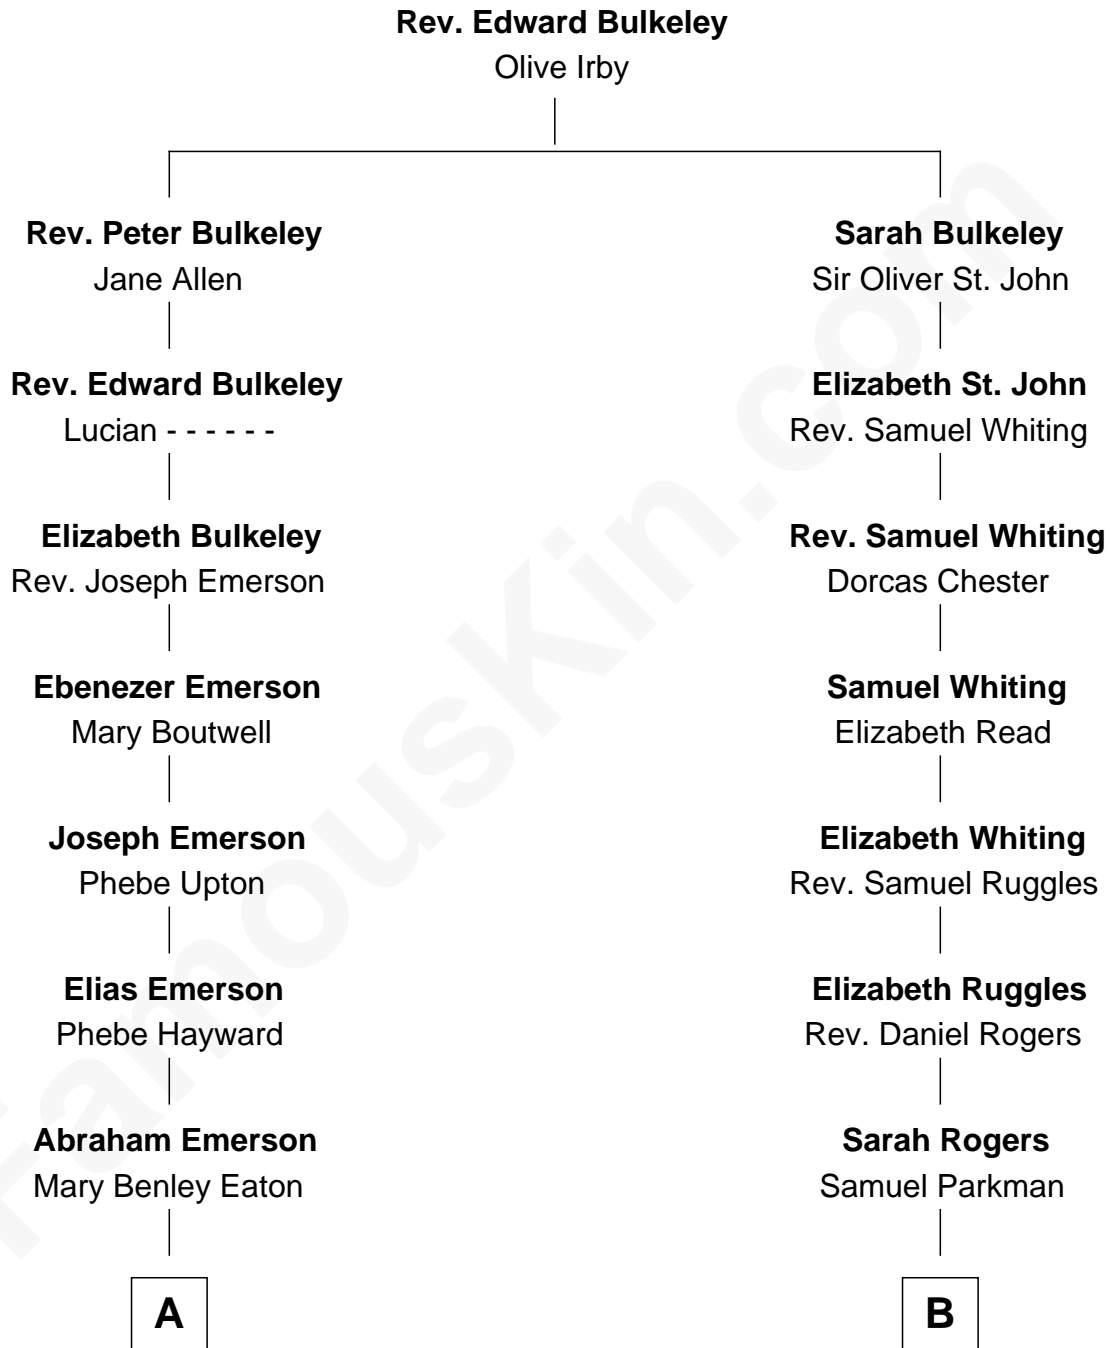

FamousKin.com

Relationship Chart of

Alan Shepard

Mercury and Apollo Astronaut

9th cousin 1 time removed of

Colonel Robert Gould Shaw

U.S. Civil War leader of film "Glory" fame

A

B

Elizabeth Willard Parkman

Robert Gould Shaw

Francis George Shaw

Sarah Blake Sturgis

Colonel Robert Gould Shaw

Main character in film "Glory"

FamousKin.com