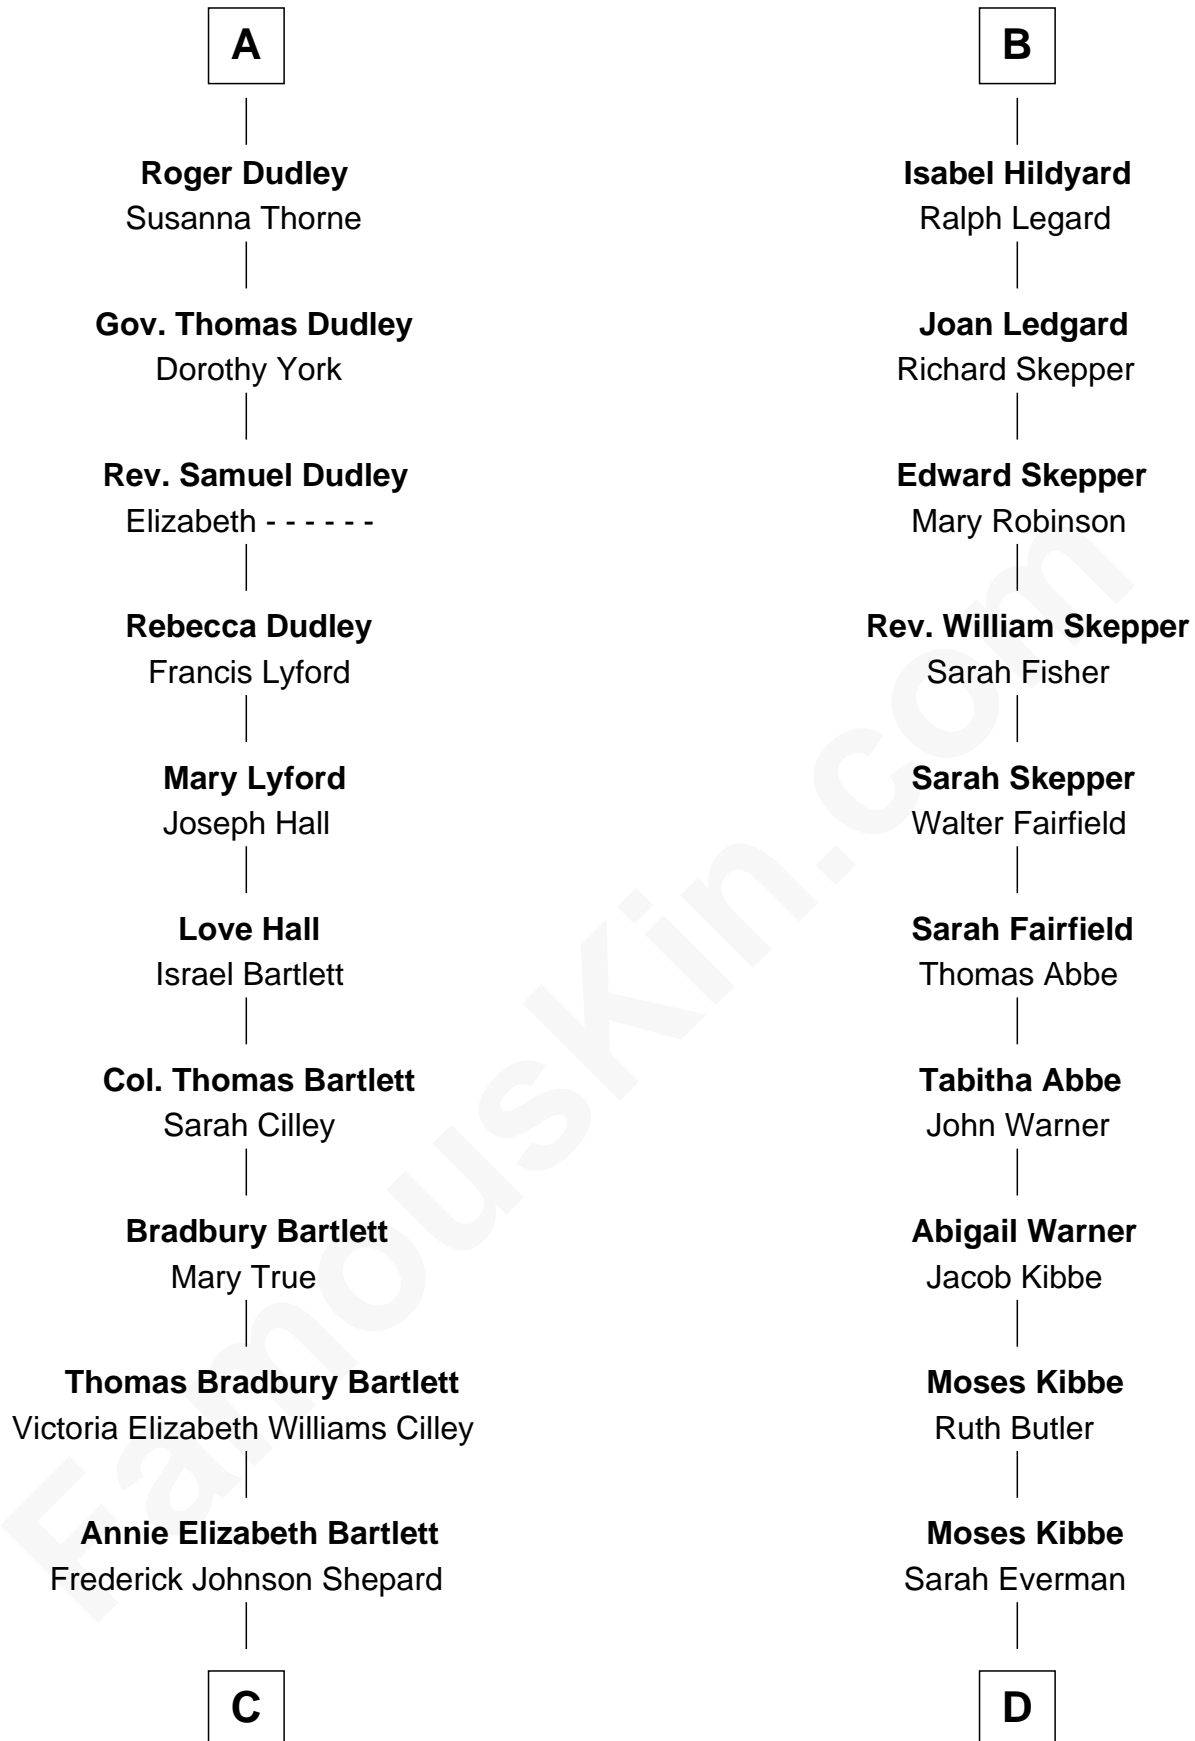

FamousKin.com Relationship Chart of

Alan Shepard

Mercury and Apollo Astronaut

18th cousin 2 times removed of

Roy Rogers

Cowboy movie actor and singer

Edward III, King of England

Philippa of Hainault

C

Alan Bartlett Shepard
Pauline Renza Emerson

Alan Shepard
Mercury and Apollo Astronaut

D

Jacintha Kibbe
William Womack

Archer Womack
Patricia Adeline Hatchett

Mattie M. Womack
Andrew E. Slye

Roy Rogers
Cowboy movie actor and singer