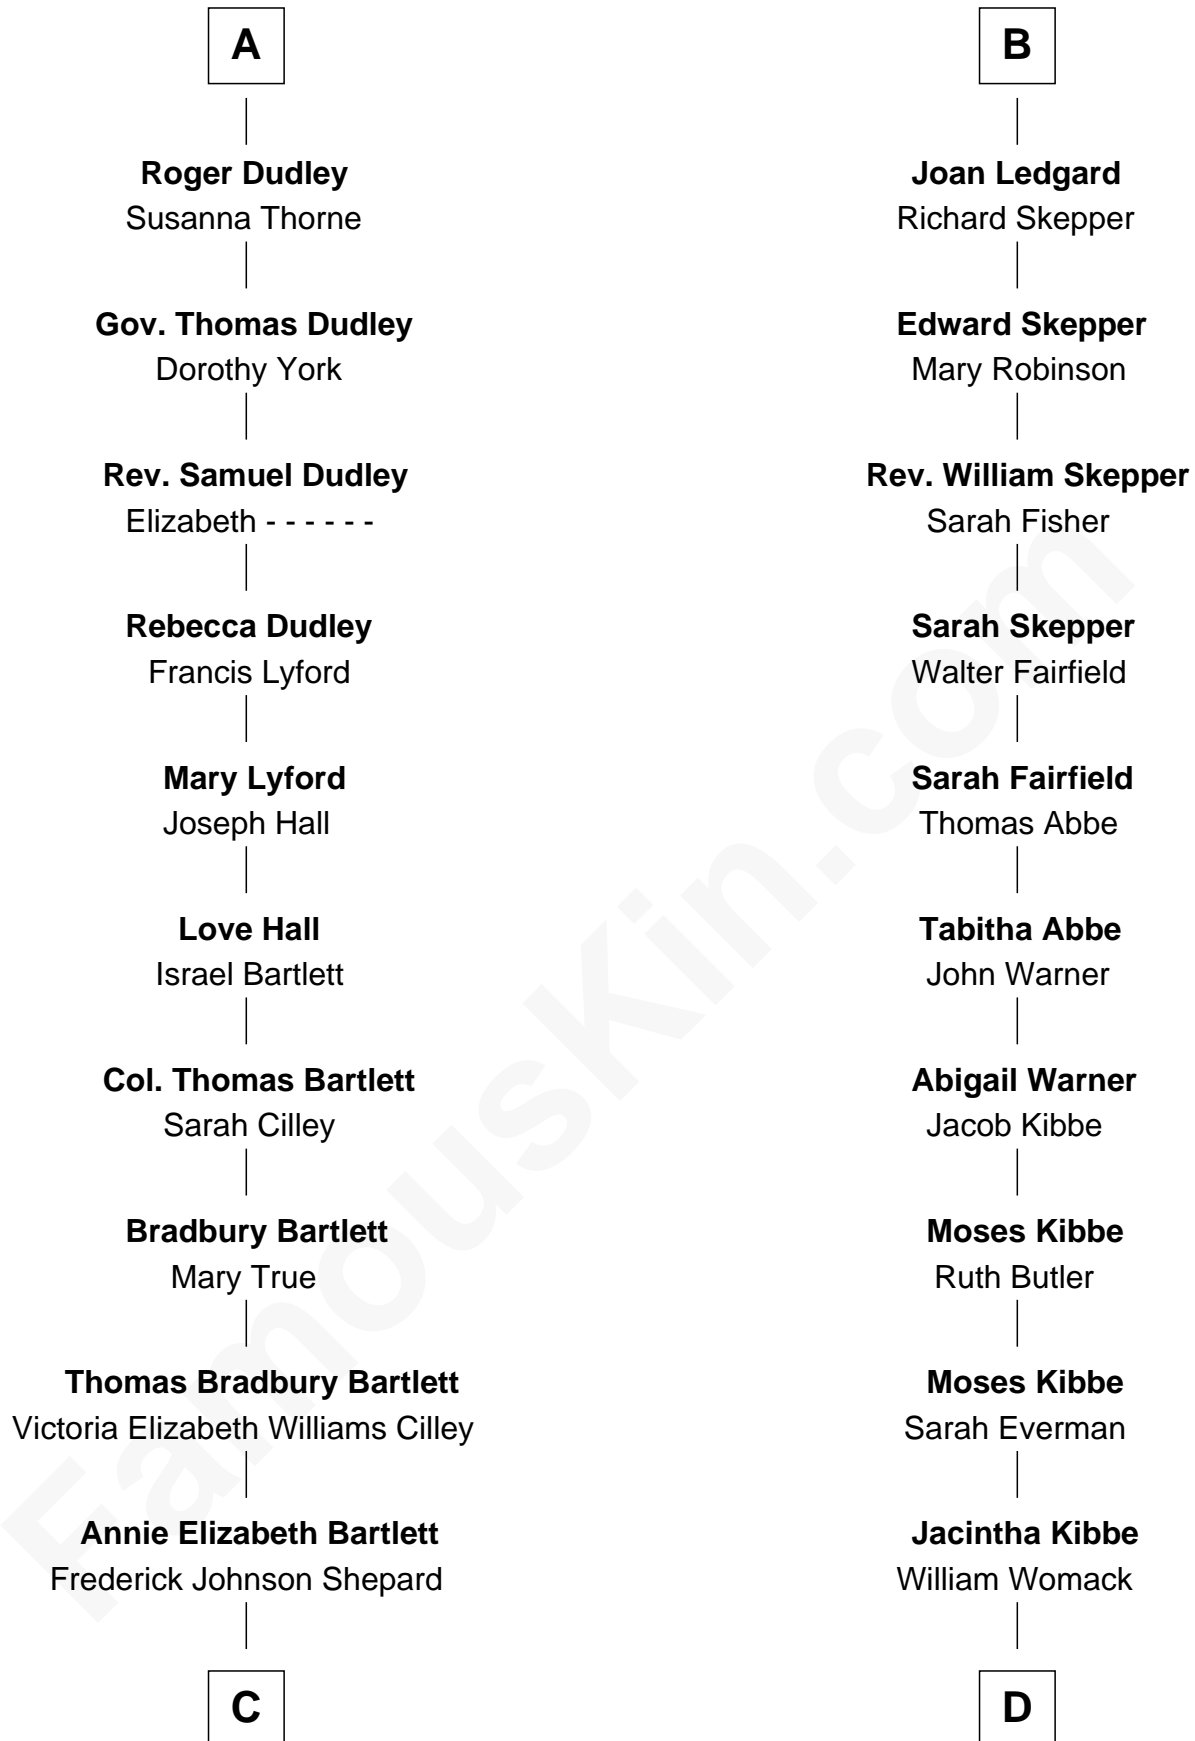

# FamousKin.com Relationship Chart of

**Alan Shepard**

*Mercury and Apollo Astronaut*

18th cousin 1 time removed of

**Roy Rogers**

*Cowboy movie actor and singer*

**C**

**Alan Bartlett Shepard**  
Pauline Renza Emerson

**Alan Shepard**  
*Mercury and Apollo Astronaut*

**D**

**Archer Womack**  
Patricia Adeline Hatchett

**Mattie M. Womack**  
Andrew E. Slye

**Roy Rogers**  
*Cowboy movie actor and singer*

FamousKin.com