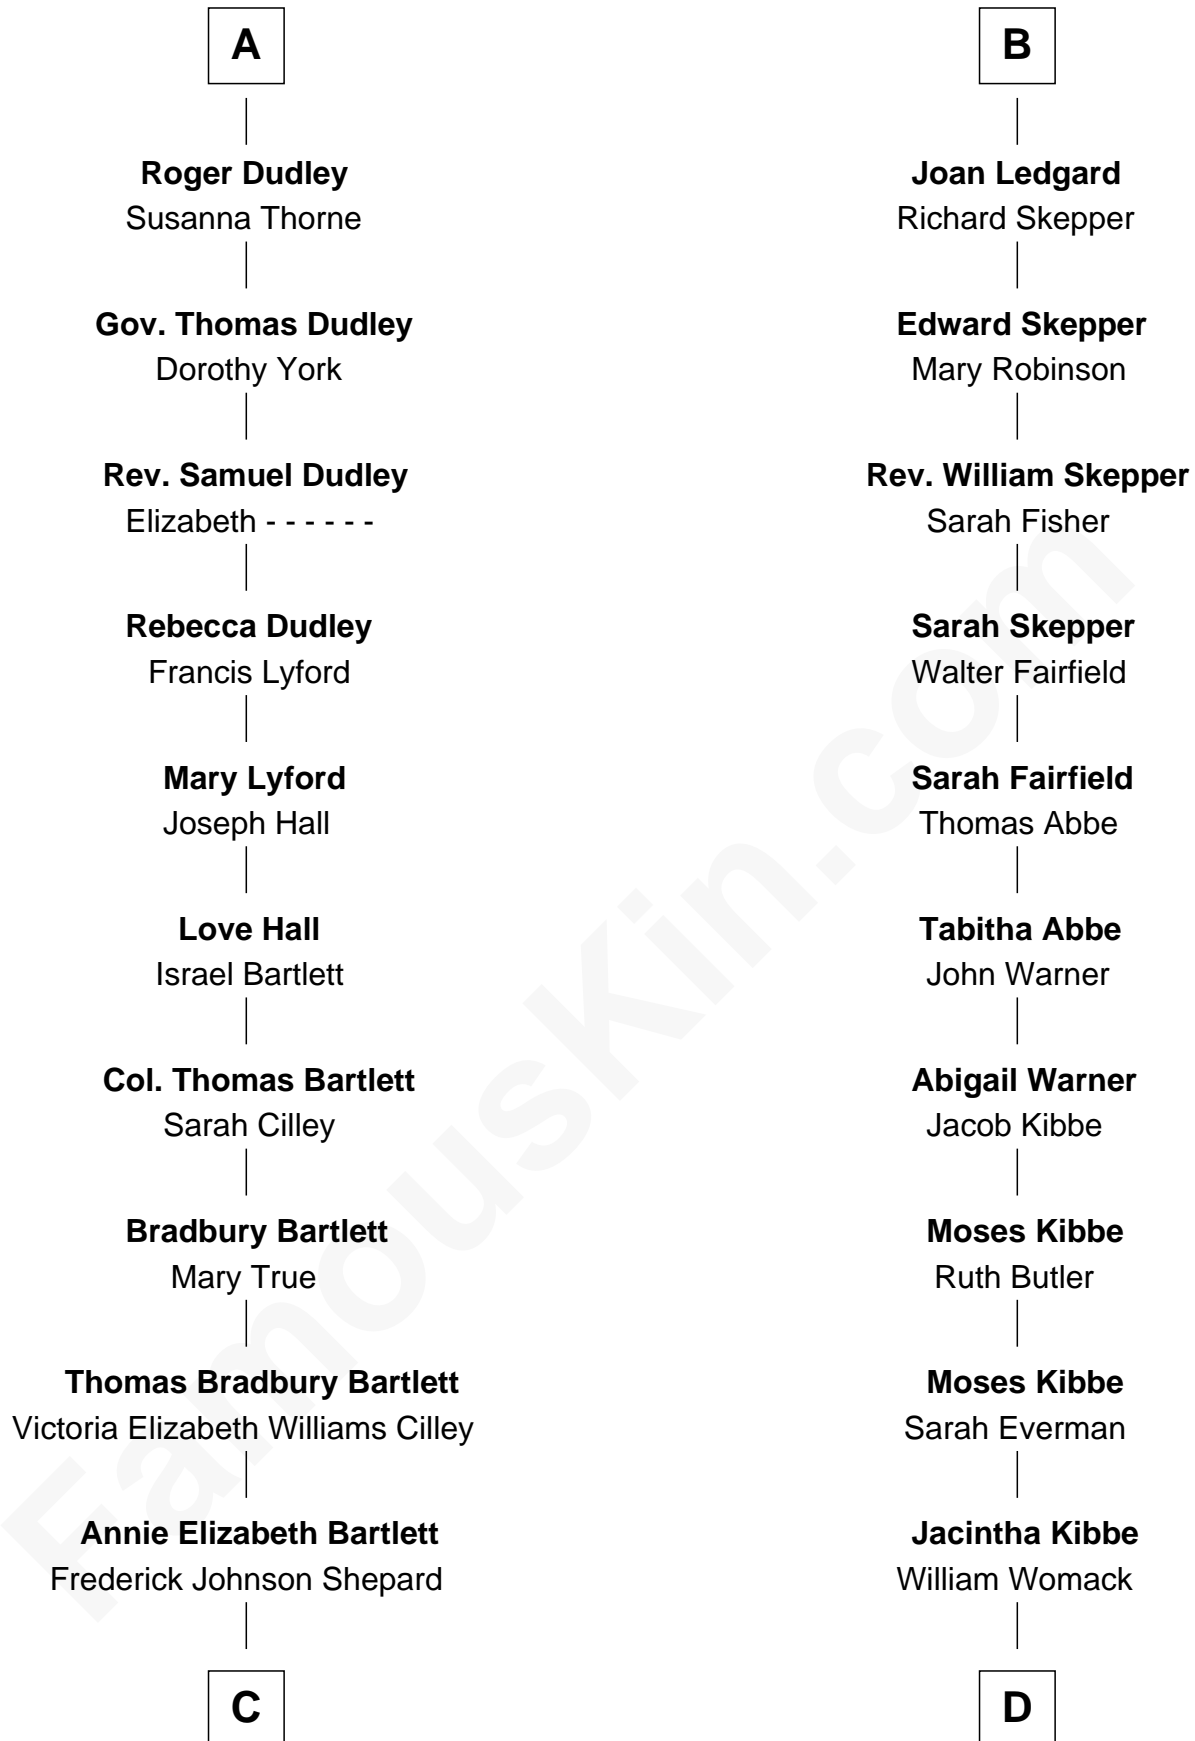

# FamousKin.com Relationship Chart of

**Alan Shepard**

*Mercury and Apollo Astronaut*

18th cousin 1 time removed of

**Roy Rogers**

*Cowboy movie actor and singer*

**Sir Ralph de Neville**

Alice de Audley

**C**

**Alan Bartlett Shepard**  
Pauline Renza Emerson

**Alan Shepard**  
*Mercury and Apollo Astronaut*

**D**

**Archer Womack**  
Patricia Adeline Hatchett

**Mattie M. Womack**  
Andrew E. Slye

**Roy Rogers**  
*Cowboy movie actor and singer*