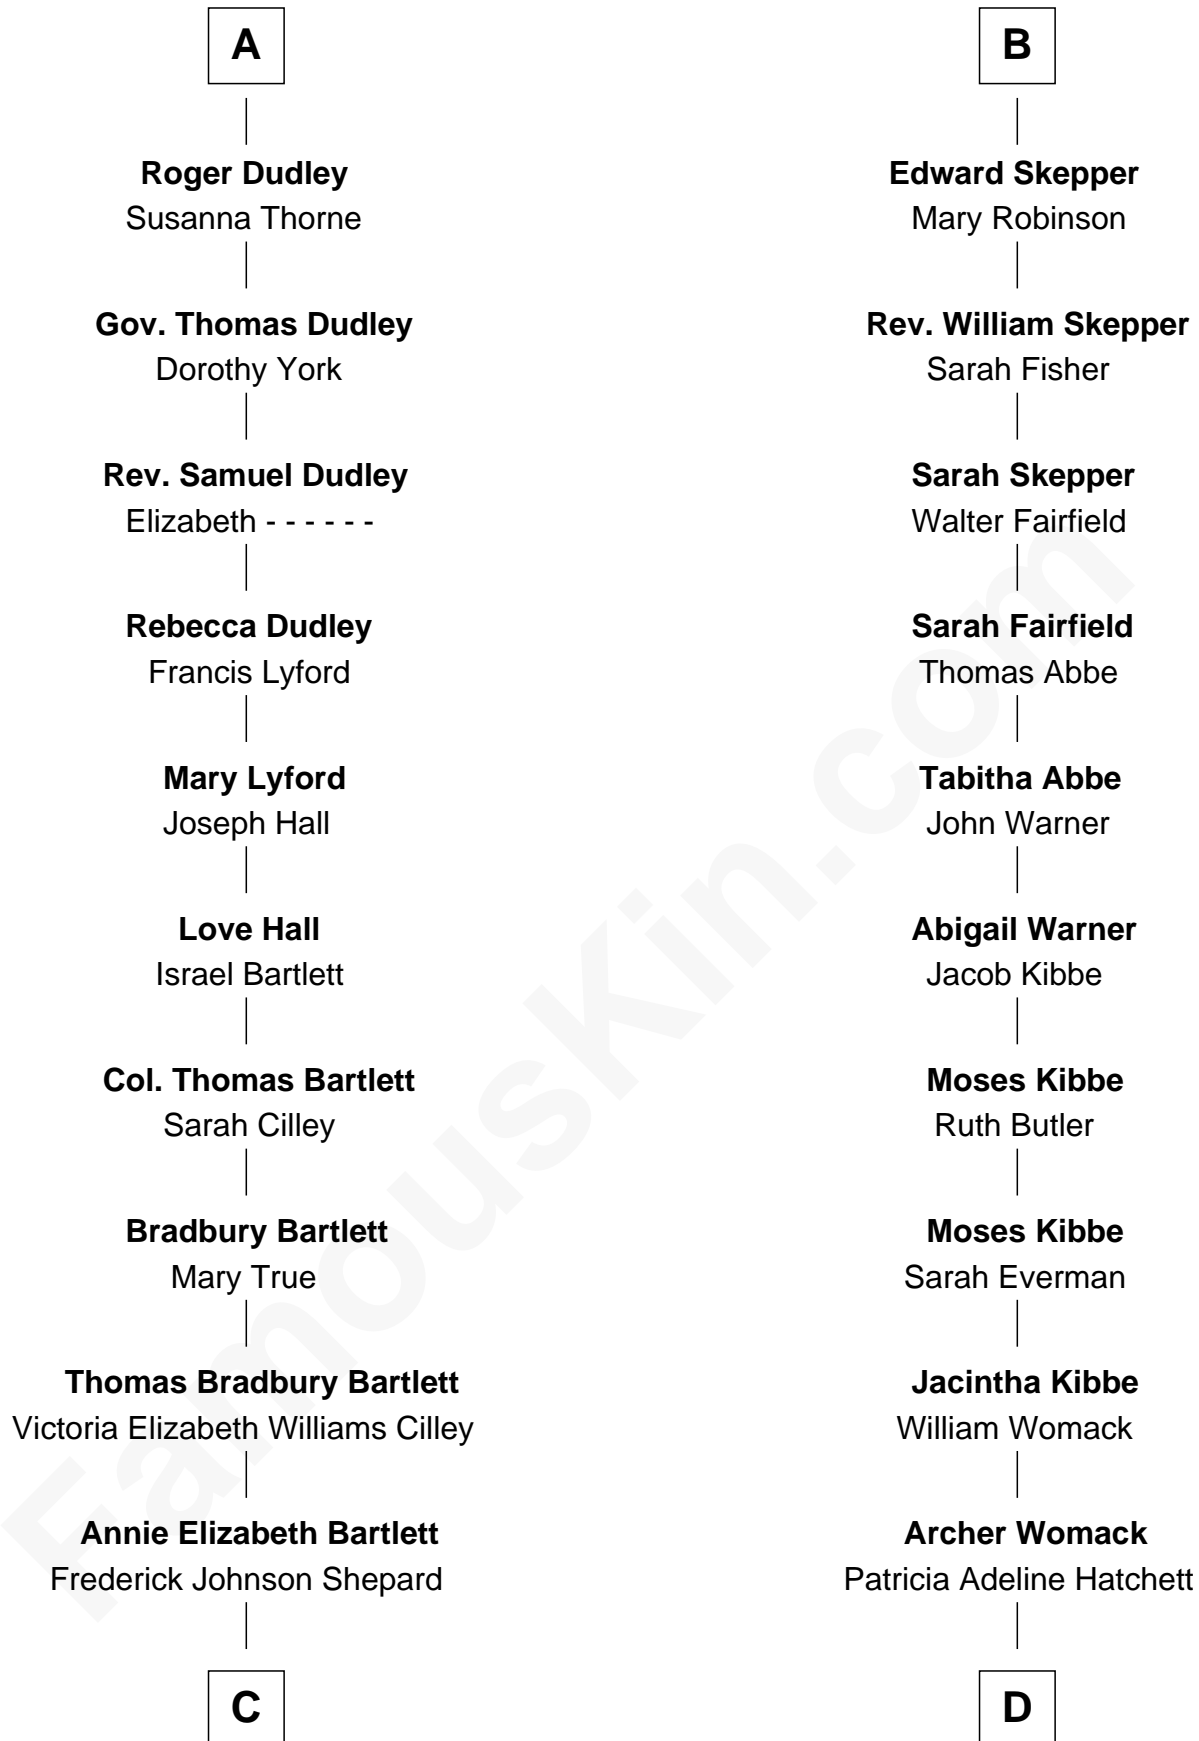

# FamousKin.com Relationship Chart of

**Alan Shepard**

*Mercury and Apollo Astronaut*

18th cousin of

**Roy Rogers**

*Cowboy movie actor and singer*

**Sir Philip le Despencer**

Elizabeth - - - - -

**Sir Philip le Despencer**

Elizabeth de Tibetot

**Margery Despencer**

Sir Roger Wentworth

**Sir Philip Wentworth**

Mary Clifford

**Elizabeth Wentworth**

Sir Martin de la See

**Joan de la See**

Sir Piers Hildyard

**Isabel Hildyard**

Ralph Legard

**Joan Ledgard**

Richard Skepper

**B**

**C**