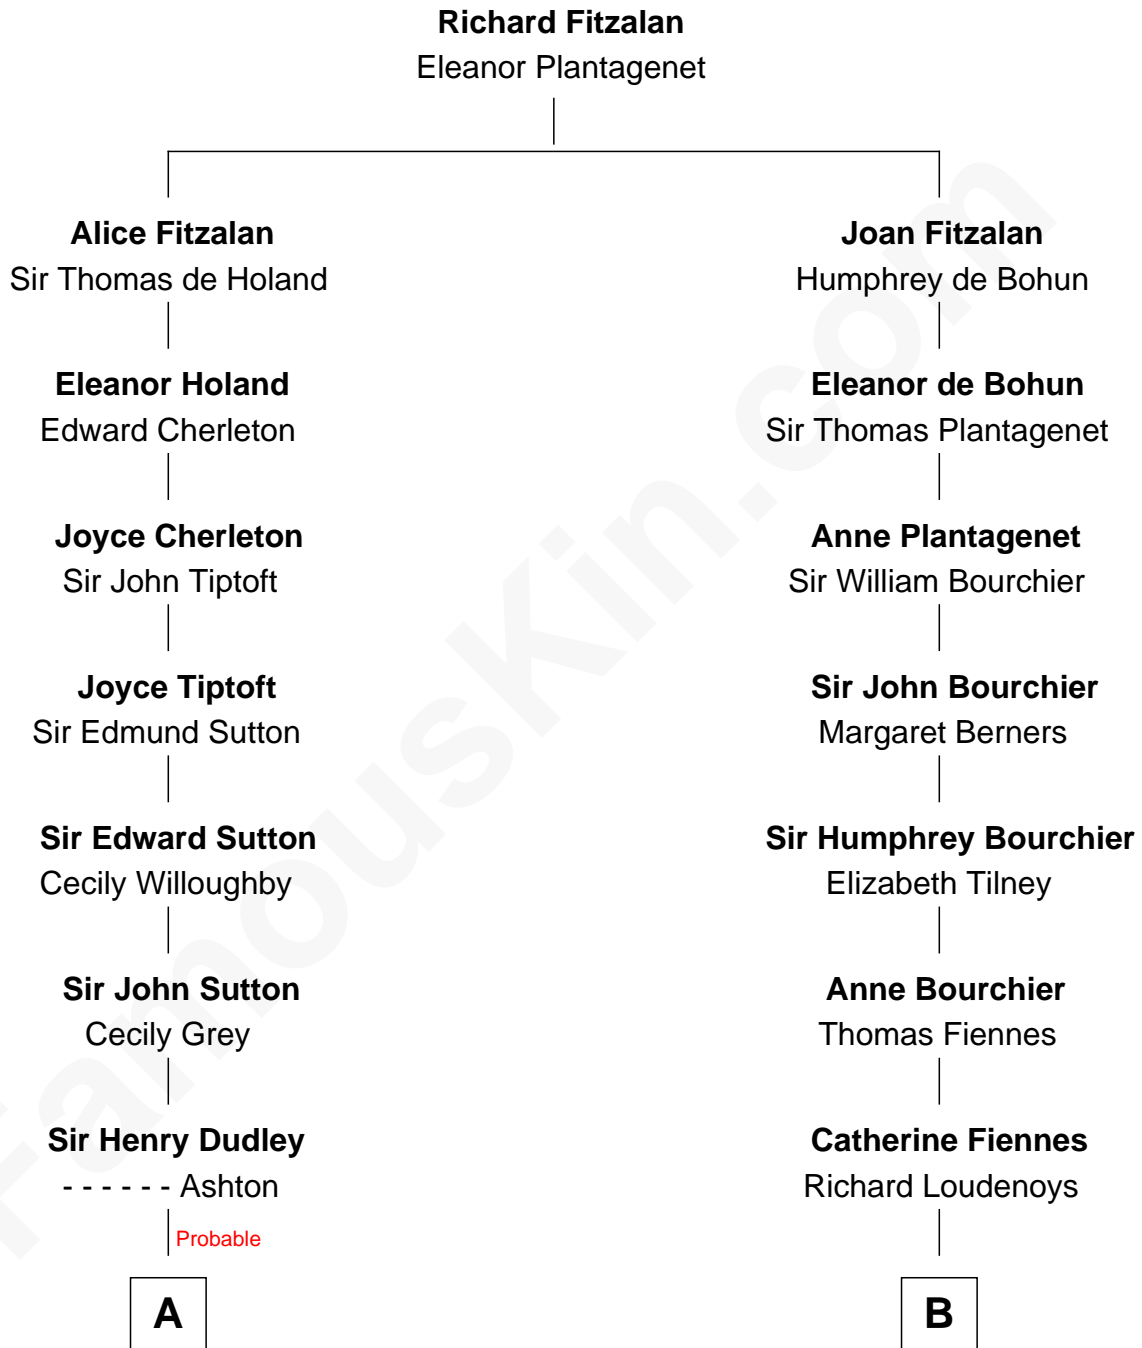

FamousKin.com Relationship Chart of

Alan Shepard

Mercury and Apollo Astronaut

18th cousin 3 times removed of

Anne Baxter

Movie Actress

C

Alan Bartlett Shepard
Pauline Renza Emerson

Alan Shepard
Mercury and Apollo Astronaut

D

Rev. David Wright
Abigail Goddard

William Carey Wright
Anna Lloyd Jones

Frank Lloyd Wright
Catherine L. Tobin

Catherine Dorothy Wright
Kenneth Stuart Baxter

Anne Baxter
Movie Actress