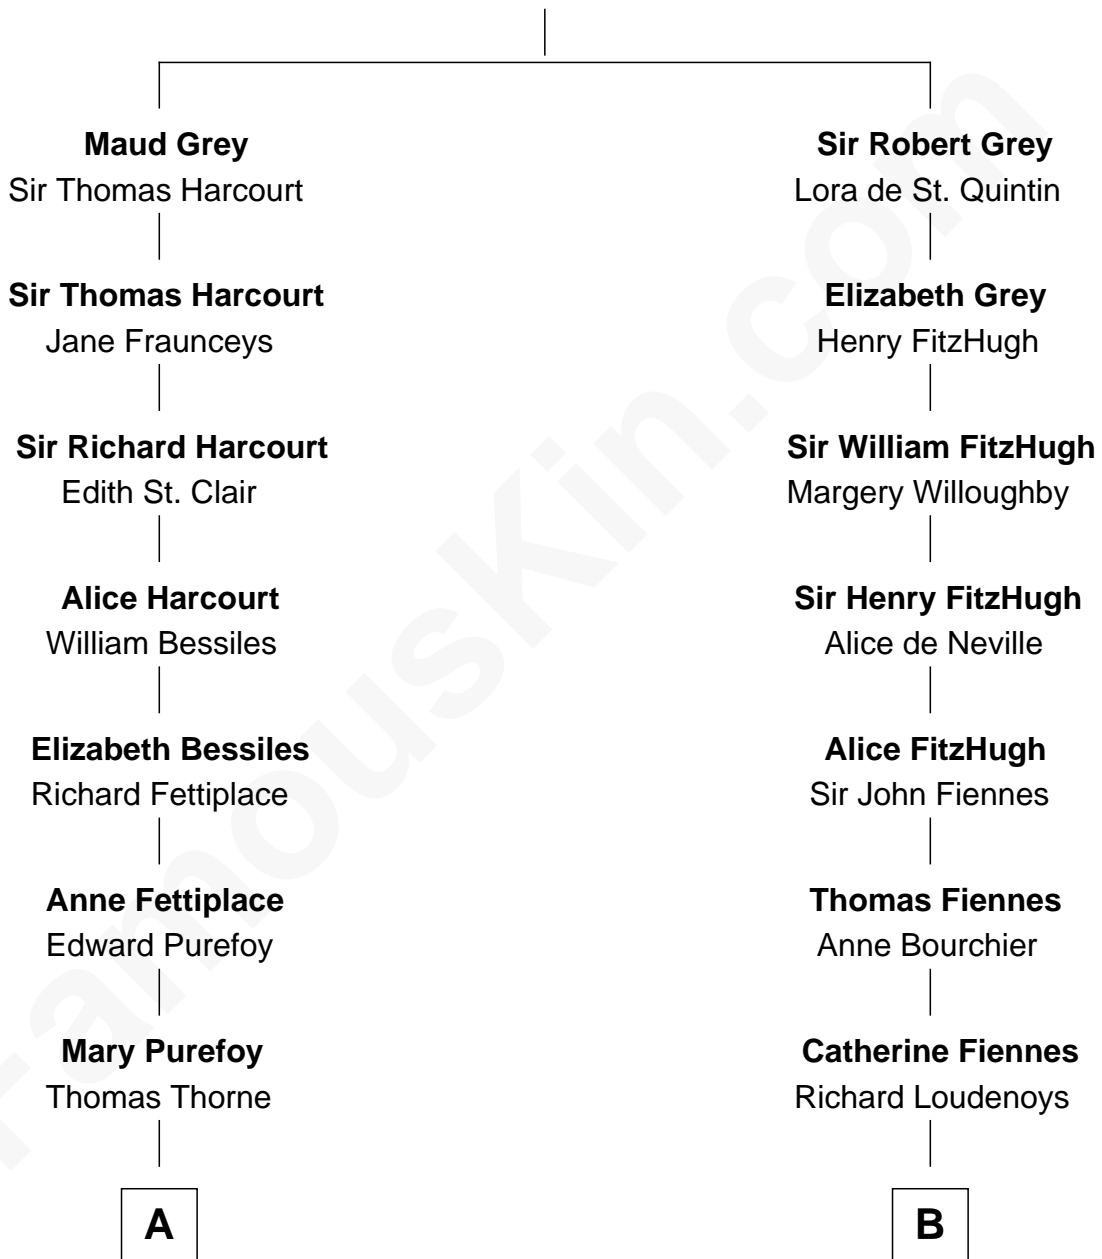

# FamousKin.com Relationship Chart of

**Alan Shepard**

*Mercury and Apollo Astronaut*

18th cousin 3 times removed of

**Anne Baxter**

*Movie Actress*

**Sir John Grey**

Avice Marmion

**C**

**Alan Bartlett Shepard**  
Pauline Renza Emerson

**Alan Shepard**  
*Mercury and Apollo Astronaut*

**D**

**Rev. David Wright**  
Abigail Goddard

**William Carey Wright**  
Anna Lloyd Jones

**Frank Lloyd Wright**  
Catherine L. Tobin

**Catherine Dorothy Wright**  
Kenneth Stuart Baxter

**Anne Baxter**  
*Movie Actress*

FamousKin.com