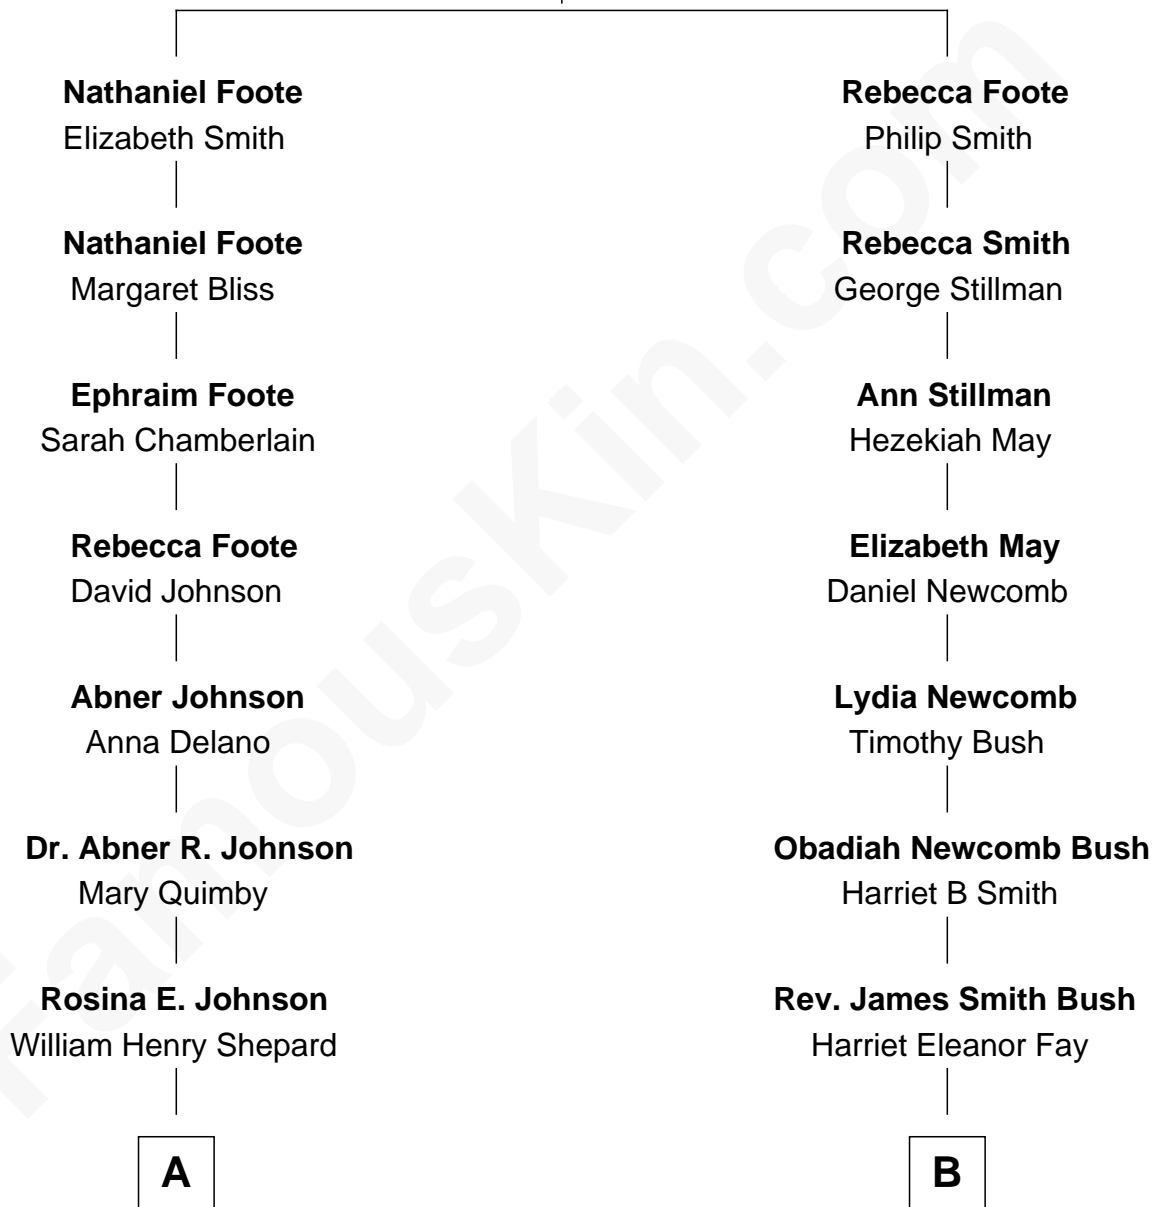

# FamousKin.com Relationship Chart of

**Alan Shepard**

*Mercury and Apollo Astronaut*

9th cousin of

**George H. W. Bush**

*41st U.S. President*

**Nathaniel Foote**  
Elizabeth Deming

FamousKin.com