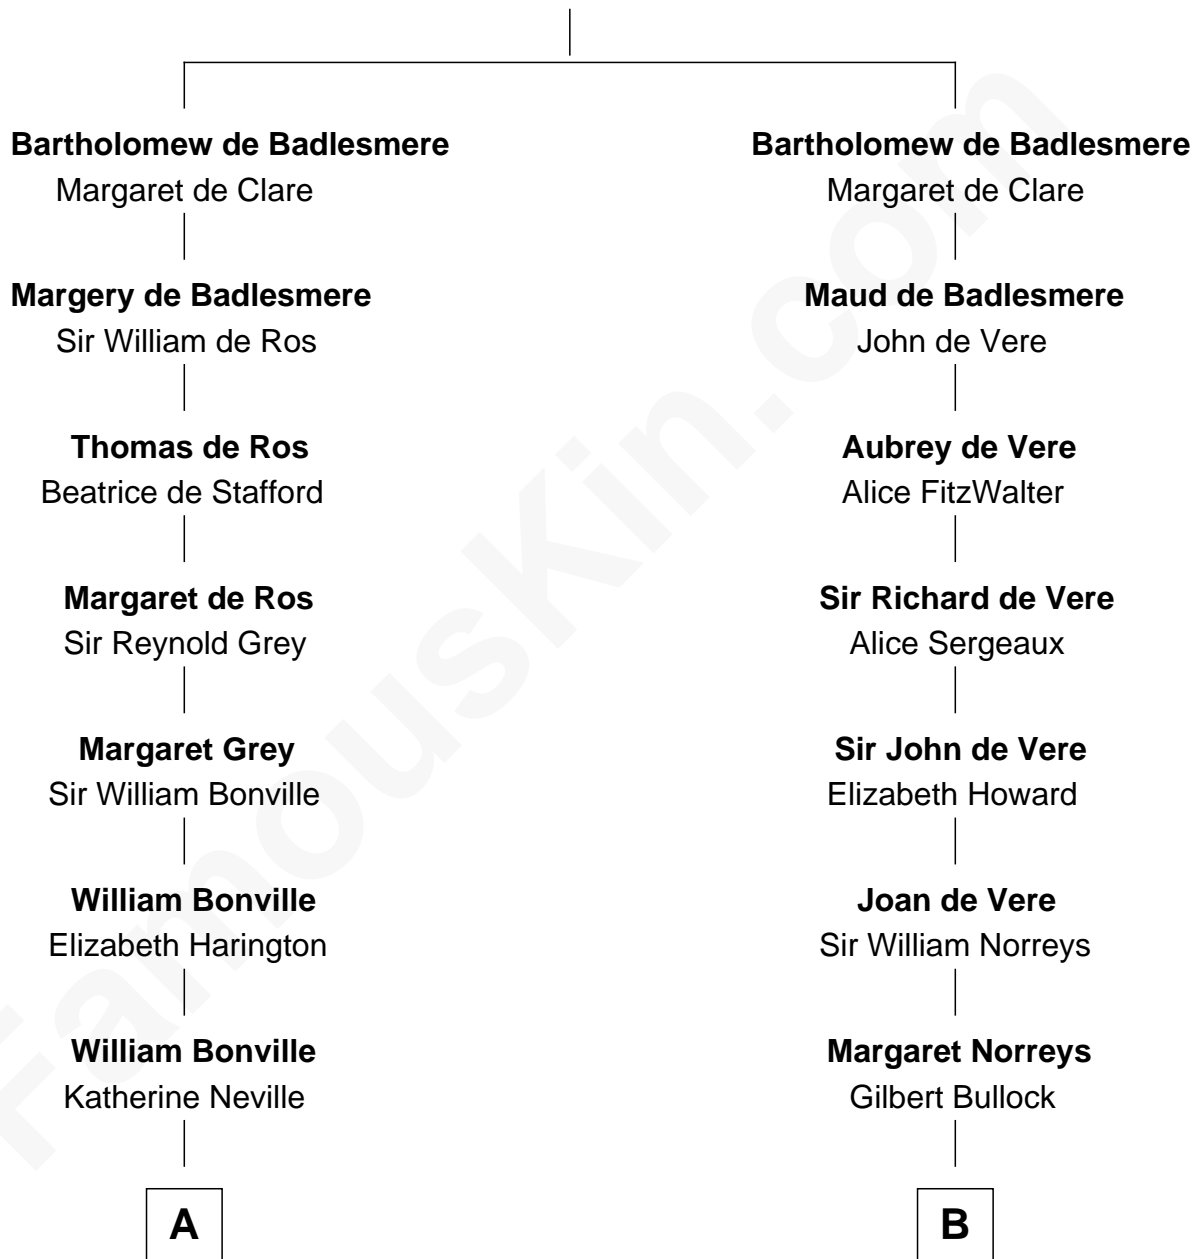

# FamousKin.com Relationship Chart of

**Alan Shepard**

*Mercury and Apollo Astronaut*

21st cousin of

**George H. W. Bush**

*41st U.S. President*

**Gunselm de Badlesmere**

**C**

**Bradbury Bartlett**

Mary True

**Thomas Bradbury Bartlett**

Victoria Elizabeth Williams Cilley

**Annie Elizabeth Bartlett**

Frederick Johnson Shepard

**Alan Bartlett Shepard**

Pauline Renza Emerson

**Alan Shepard**

*Mercury and Apollo Astronaut*

**D**

**Samuel Howard Fay**

Susan Montfort Shellman

**Harriet Eleanor Fay**

Rev. James Smith Bush

**Samuel Prescott Bush**

Flora Sheldon

**Prescott Sheldon Bush**

Dorothy Wear Walker

**George H. W. Bush**

*41st U.S. President*