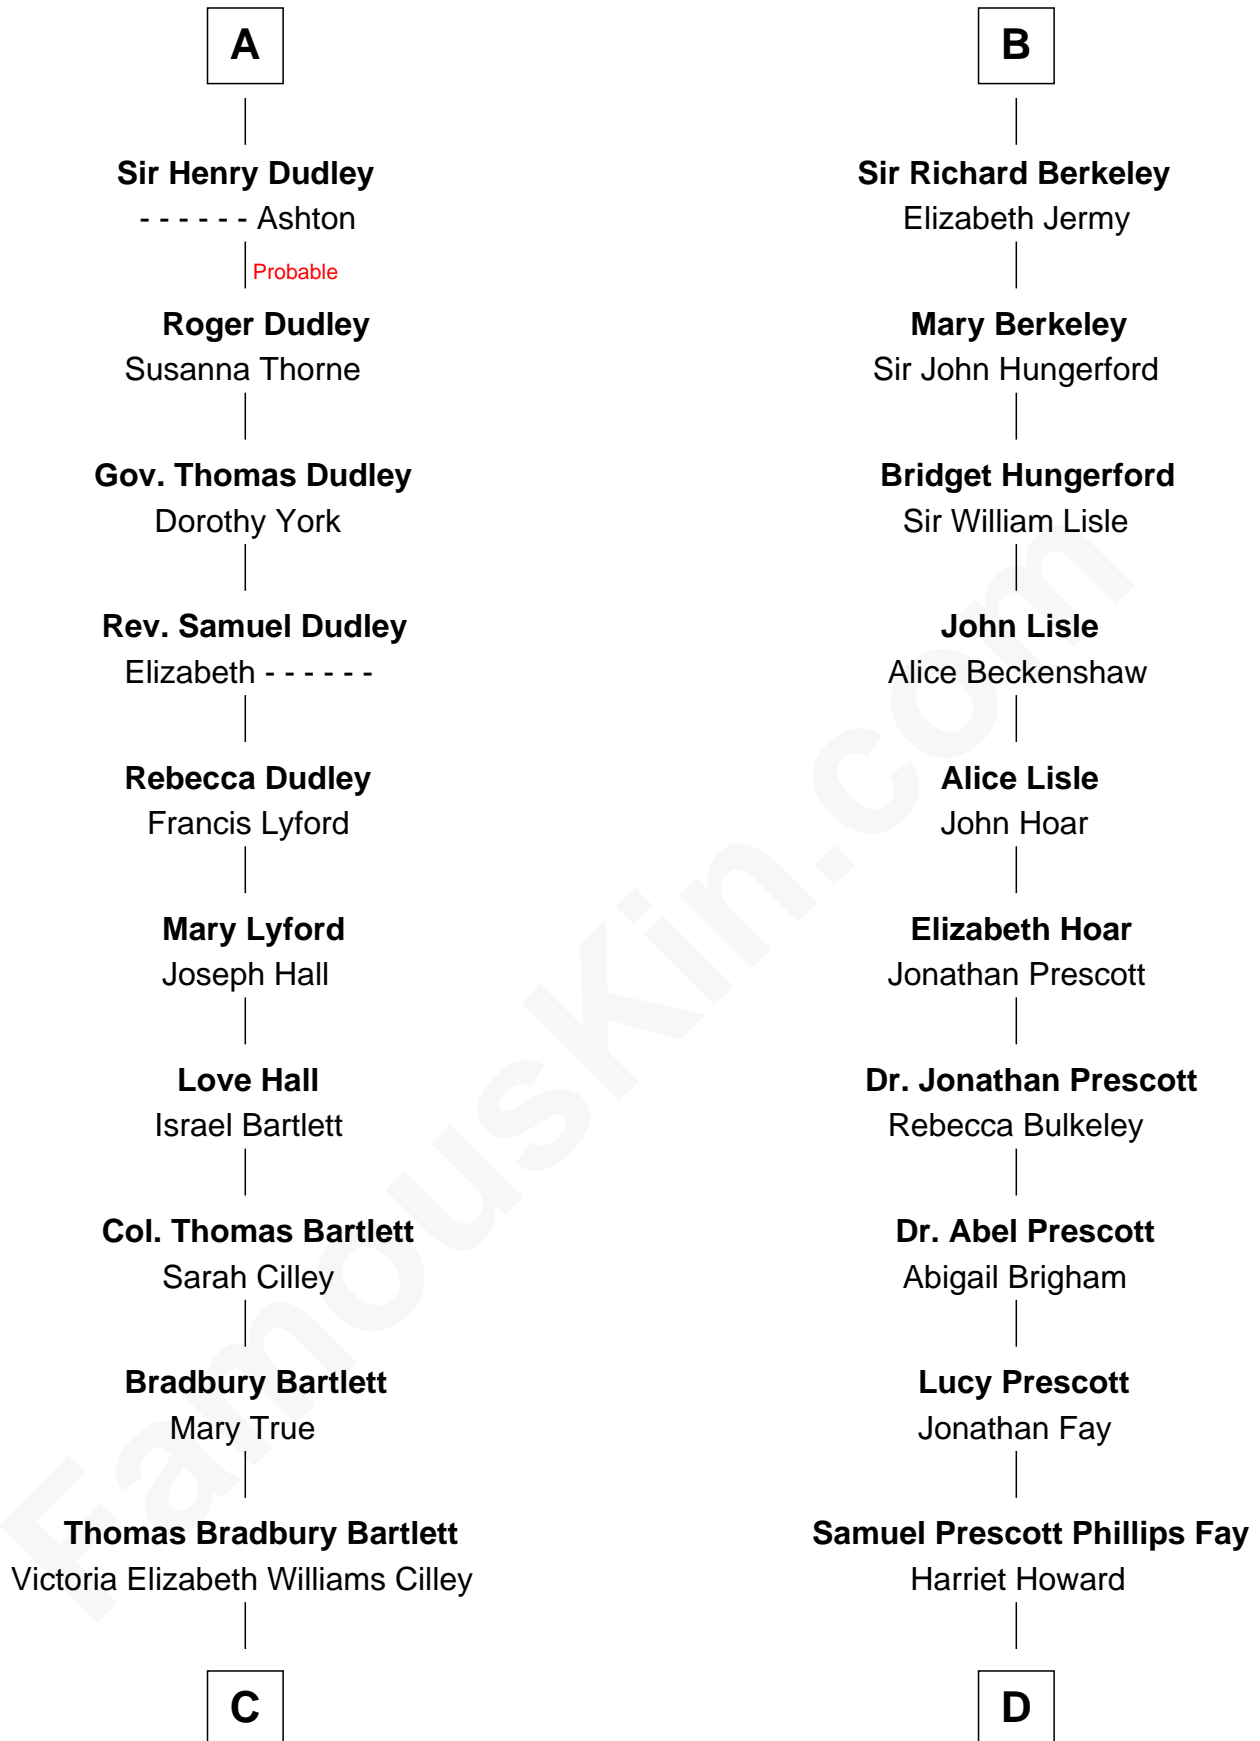

**Cecily Grey**

Sir John Sutton

**Sir John Berkeley**

Isabel Dennis

**A**

**B**

**C**

**Annie Elizabeth Bartlett**  
Frederick Johnson Shepard

**Alan Bartlett Shepard**  
Pauline Renza Emerson

**Alan Shepard**  
*Mercury and Apollo Astronaut*

**D**

**Samuel Howard Fay**  
Susan Montfort Shellman

**Harriet Eleanor Fay**  
Rev. James Smith Bush

**Samuel Prescott Bush**  
Flora Sheldon