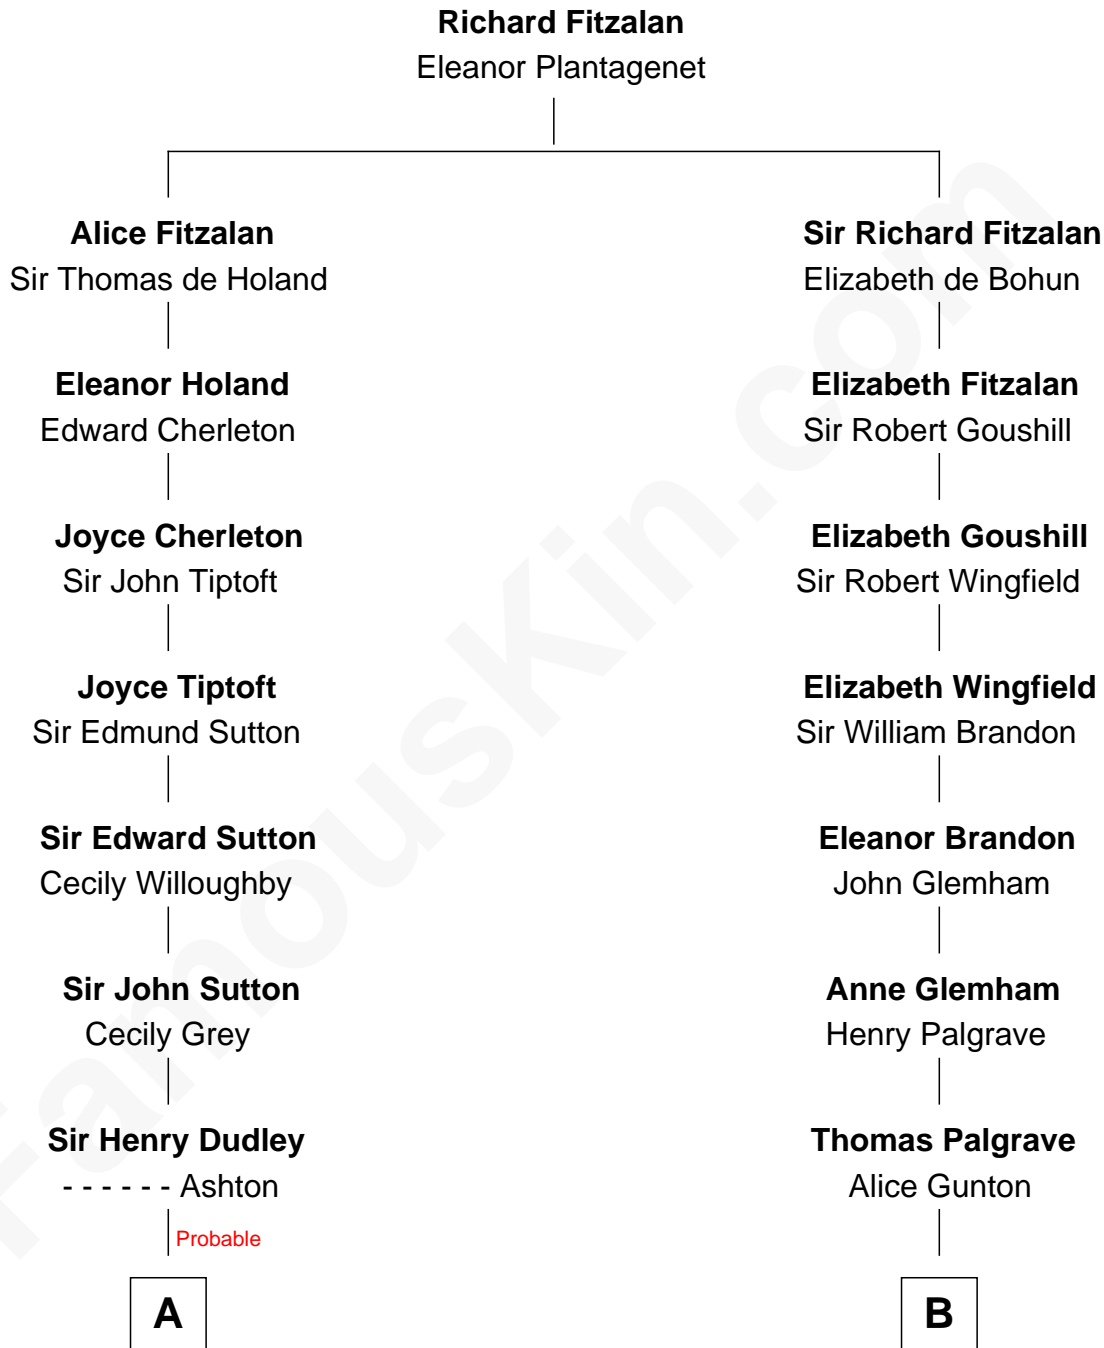

# FamousKin.com

## Relationship Chart of

### Alan Shepard

*Mercury and Apollo Astronaut*

18th cousin 2 times removed of

**George H. W. Bush**  
*41st U.S. President*

**C**

**Alan Bartlett Shepard**  
Pauline Renza Emerson

**Alan Shepard**  
*Mercury and Apollo Astronaut*