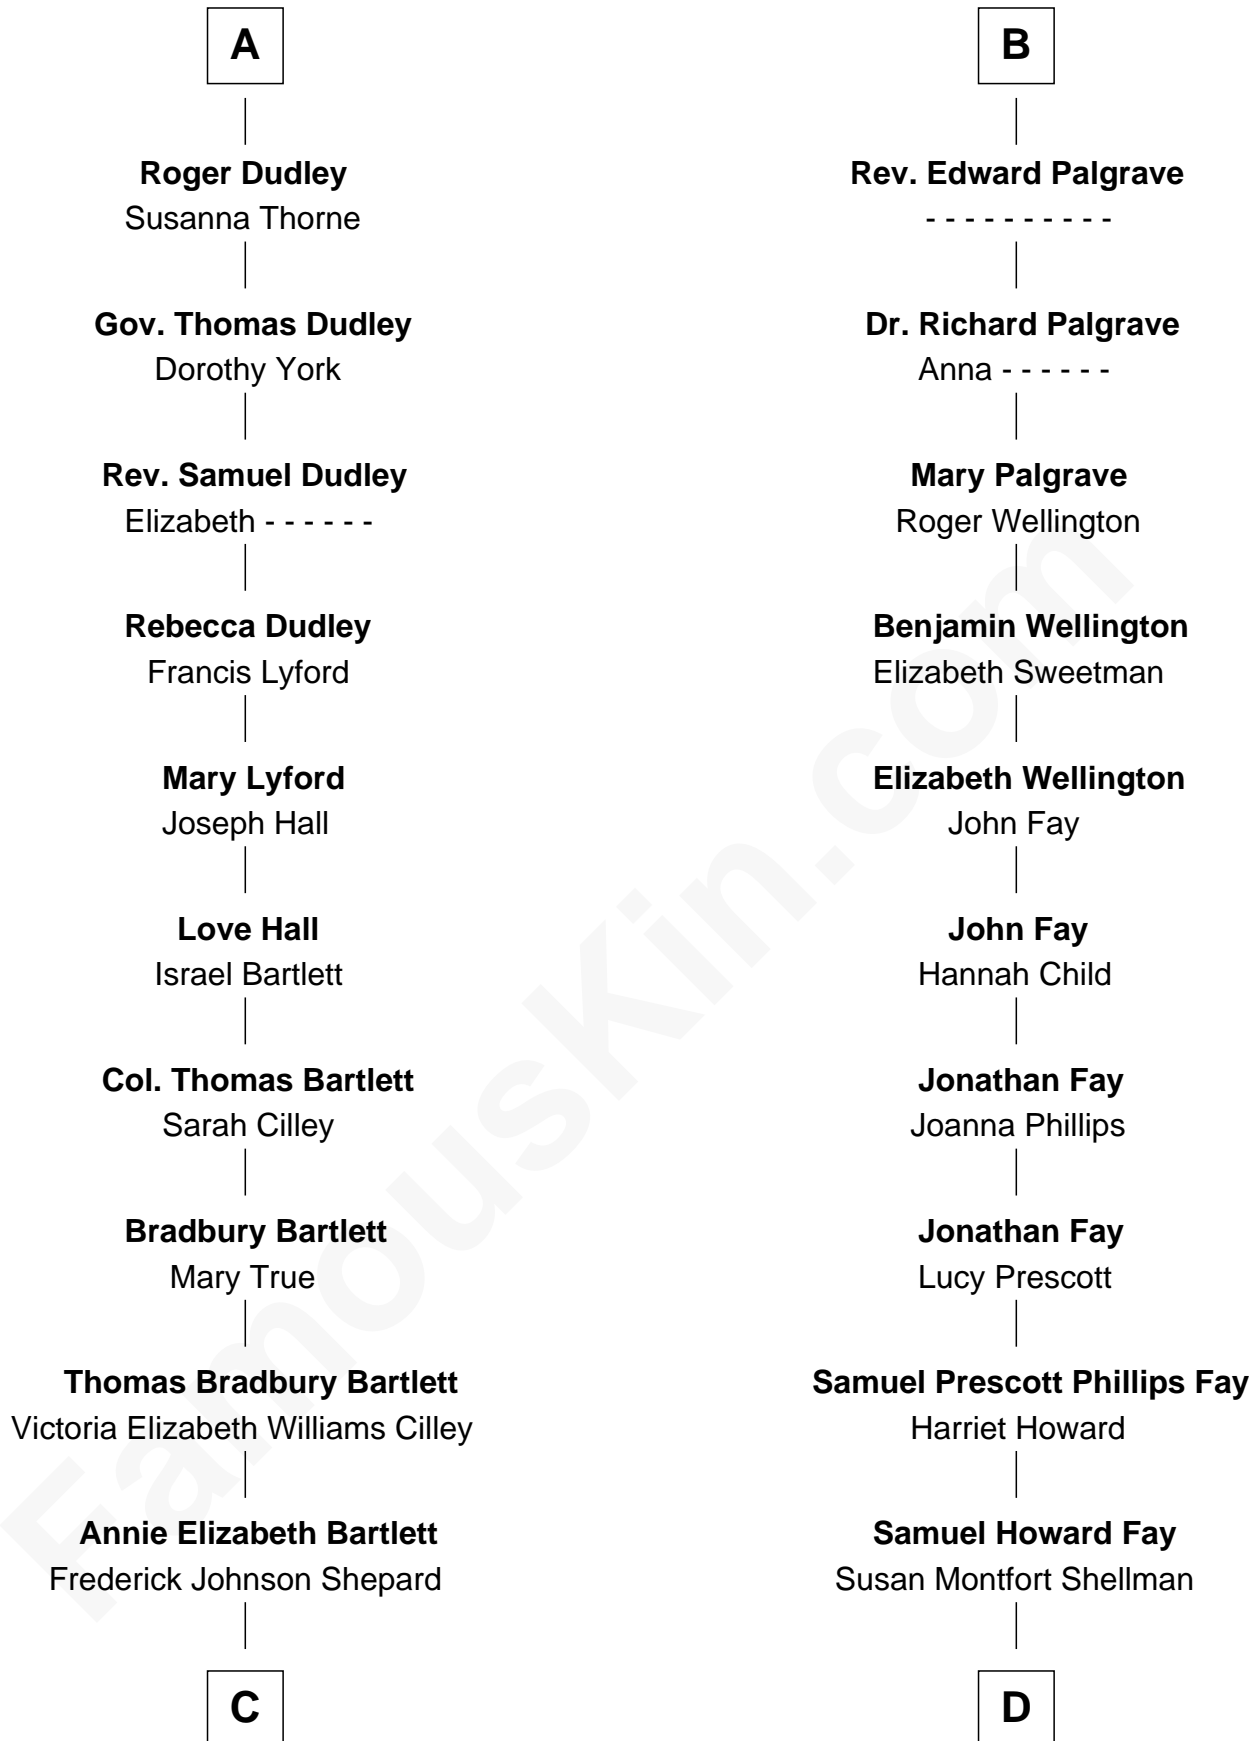

## Relationship Chart of

### Alan Shepard

*Mercury and Apollo Astronaut*

18th cousin 2 times removed of

**George H. W. Bush**  
*41st U.S. President*

**C**

**Alan Bartlett Shepard**  
Pauline Renza Emerson

**Alan Shepard**  
*Mercury and Apollo Astronaut*