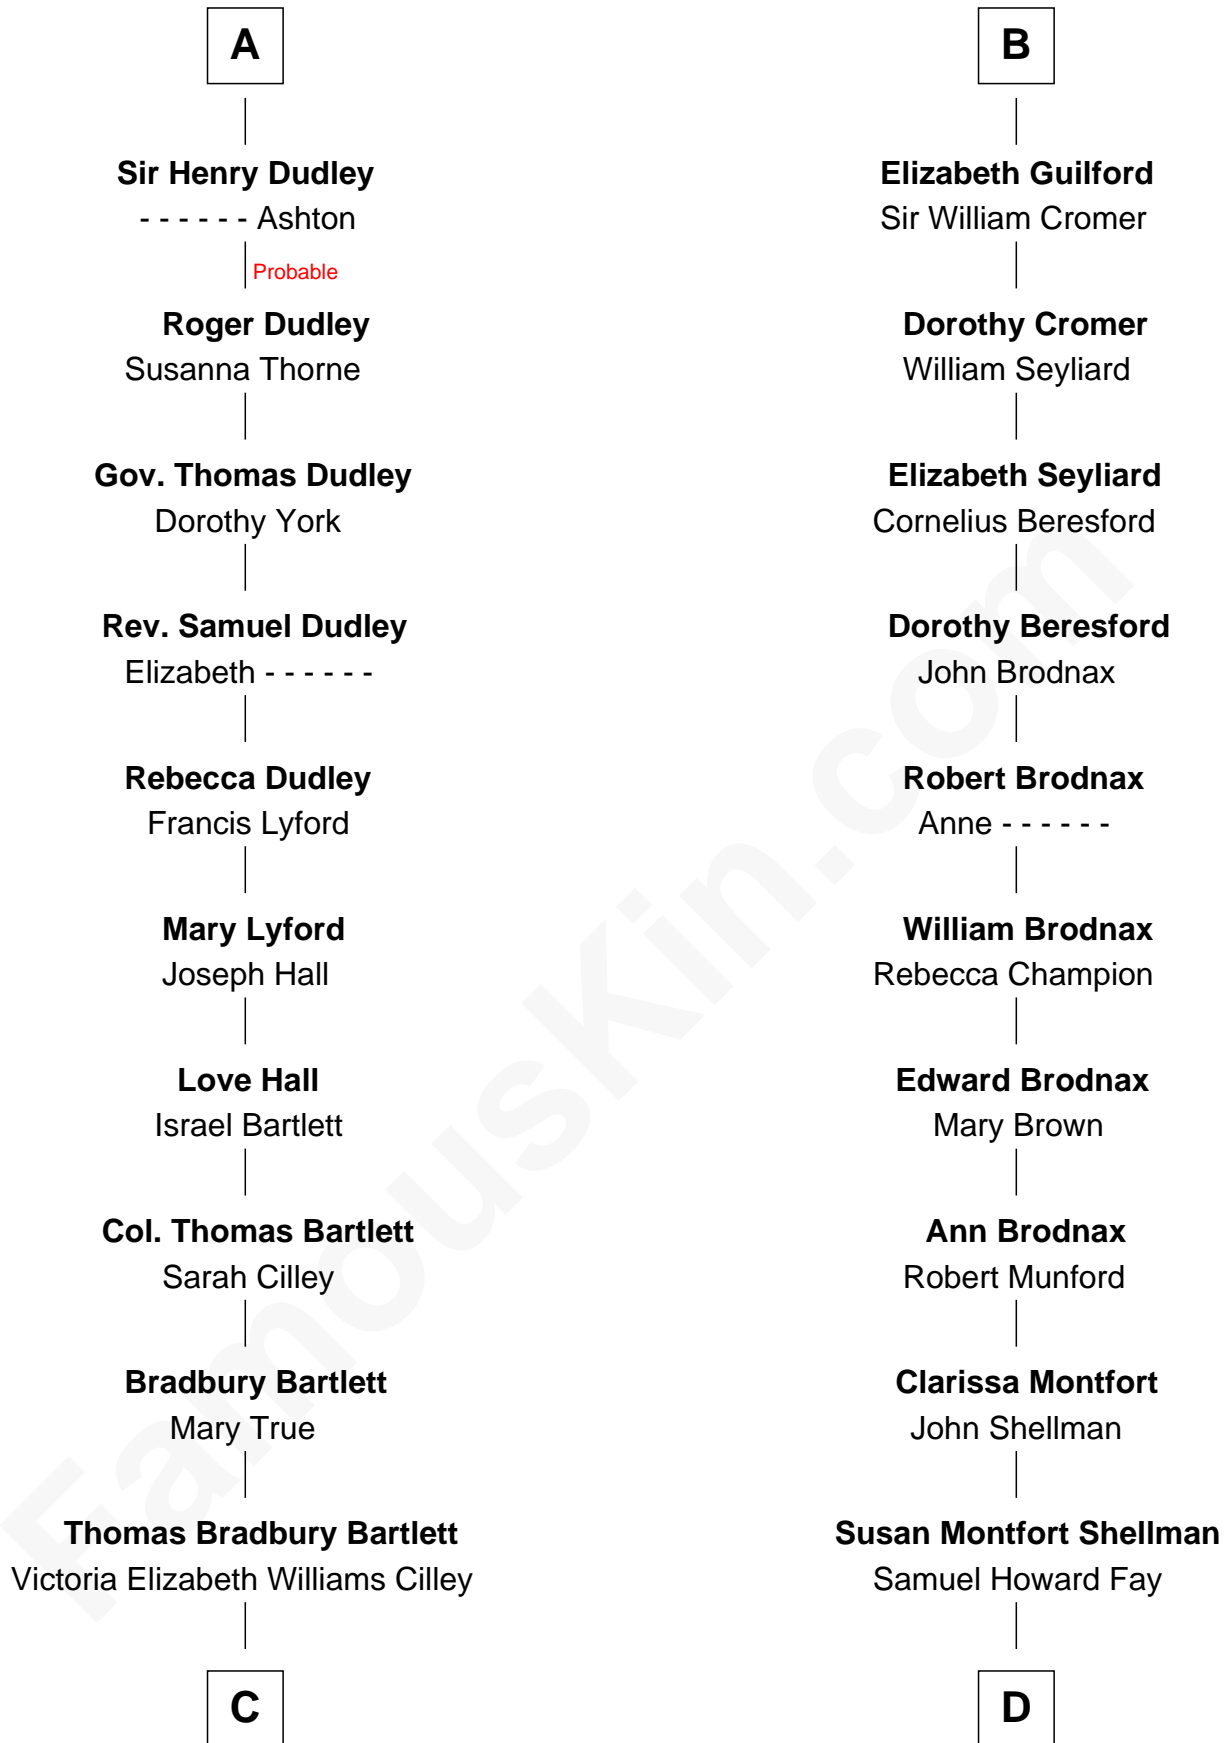

FamousKin.com

Relationship Chart of

Alan Shepard

Mercury and Apollo Astronaut

19th cousin 1 time removed of

George H. W. Bush
41st U.S. President

Sir Robert de Holland
Maude la Zouche

C

Annie Elizabeth Bartlett
Frederick Johnson Shepard

Alan Bartlett Shepard
Pauline Renza Emerson

Alan Shepard
Mercury and Apollo Astronaut

D

Harriet Eleanor Fay
Rev. James Smith Bush

Samuel Prescott Bush
Flora Sheldon

Prescott Sheldon Bush
Dorothy Wear Walker

George H. W. Bush
41st U.S. President

FamousKin.com