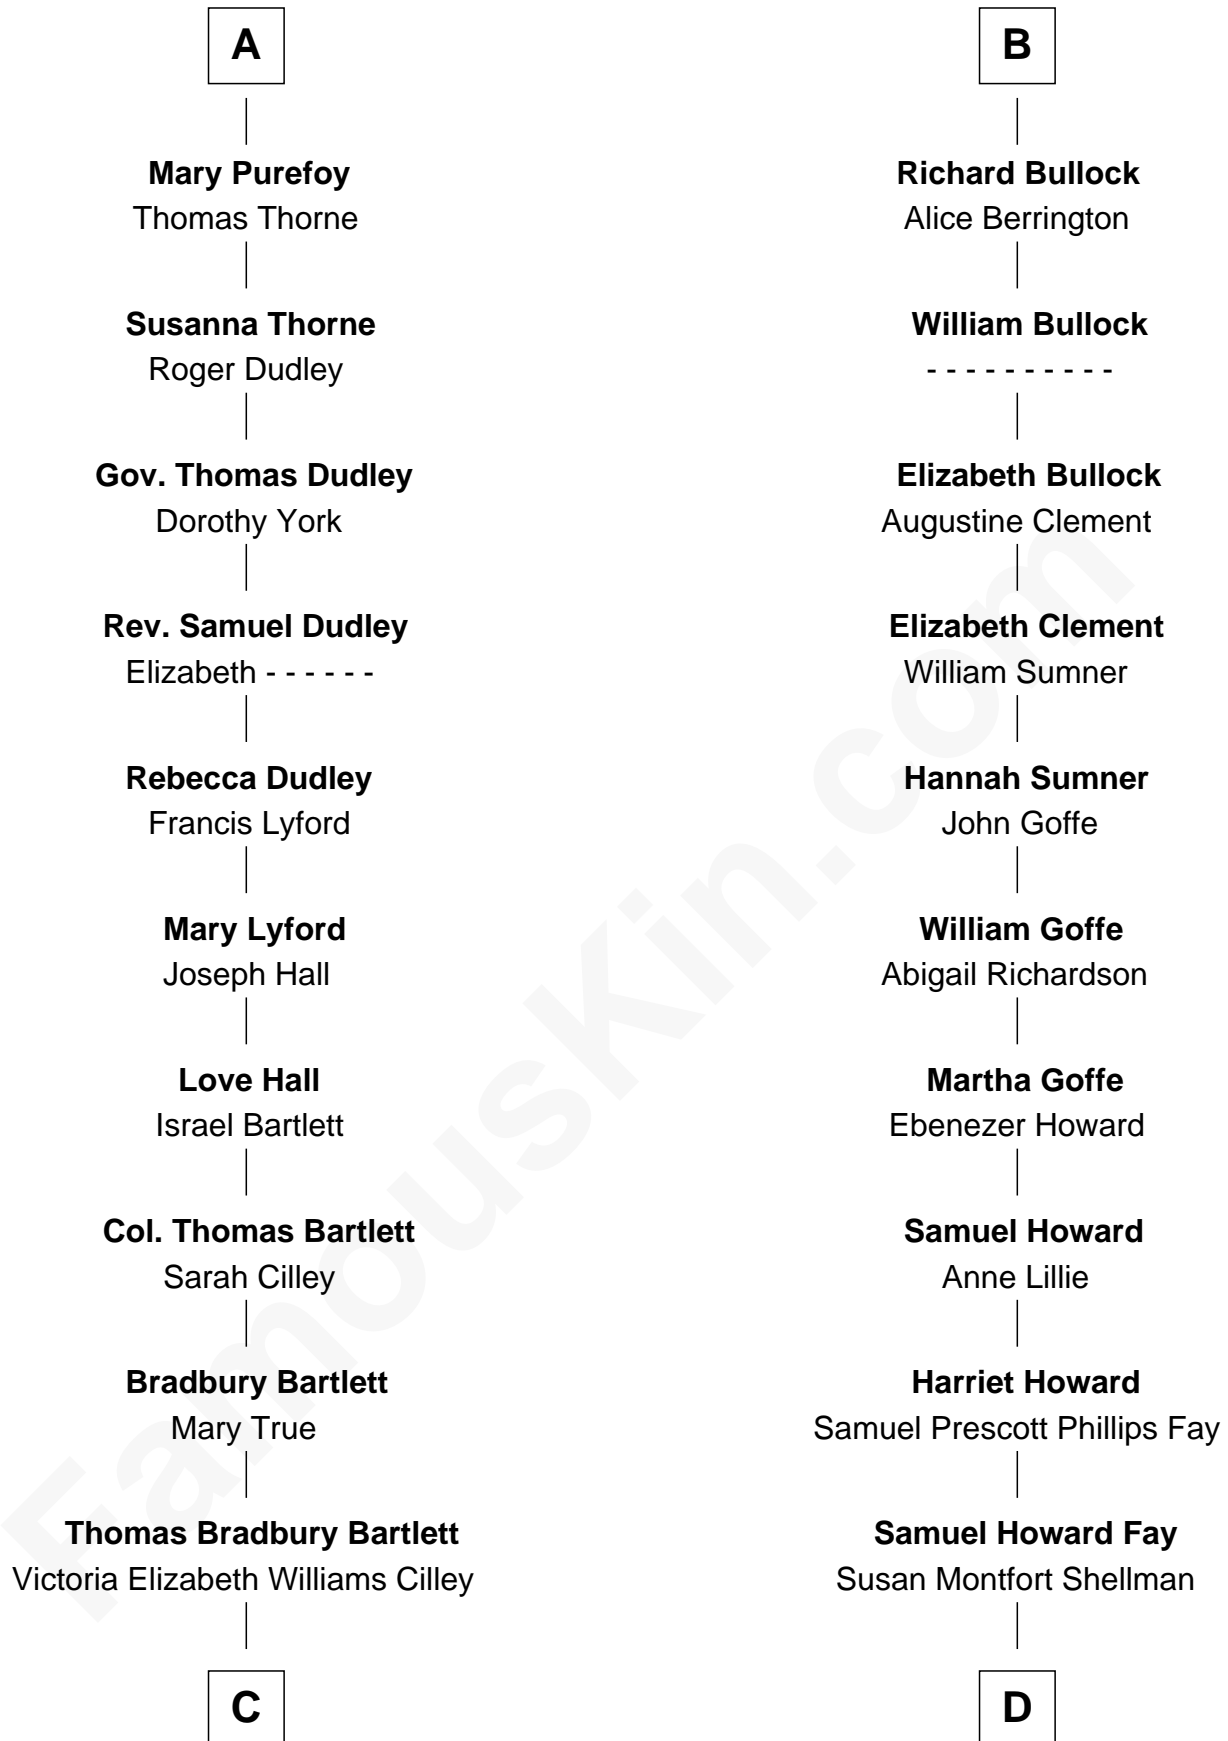

# FamousKin.com Relationship Chart of

**Alan Shepard**

*Mercury and Apollo Astronaut*

19th cousin 1 time removed of

**George H. W. Bush**

*41st U.S. President*

**Sir John Howard**

Alice de Bois

**C**

**Annie Elizabeth Bartlett**  
Frederick Johnson Shepard

**Alan Bartlett Shepard**  
Pauline Renza Emerson

**Alan Shepard**  
*Mercury and Apollo Astronaut*

**D**

**Harriet Eleanor Fay**  
Rev. James Smith Bush

**Samuel Prescott Bush**  
Flora Sheldon

**Prescott Sheldon Bush**  
Dorothy Wear Walker

**George H. W. Bush**  
*41st U.S. President*

FamousKin.com