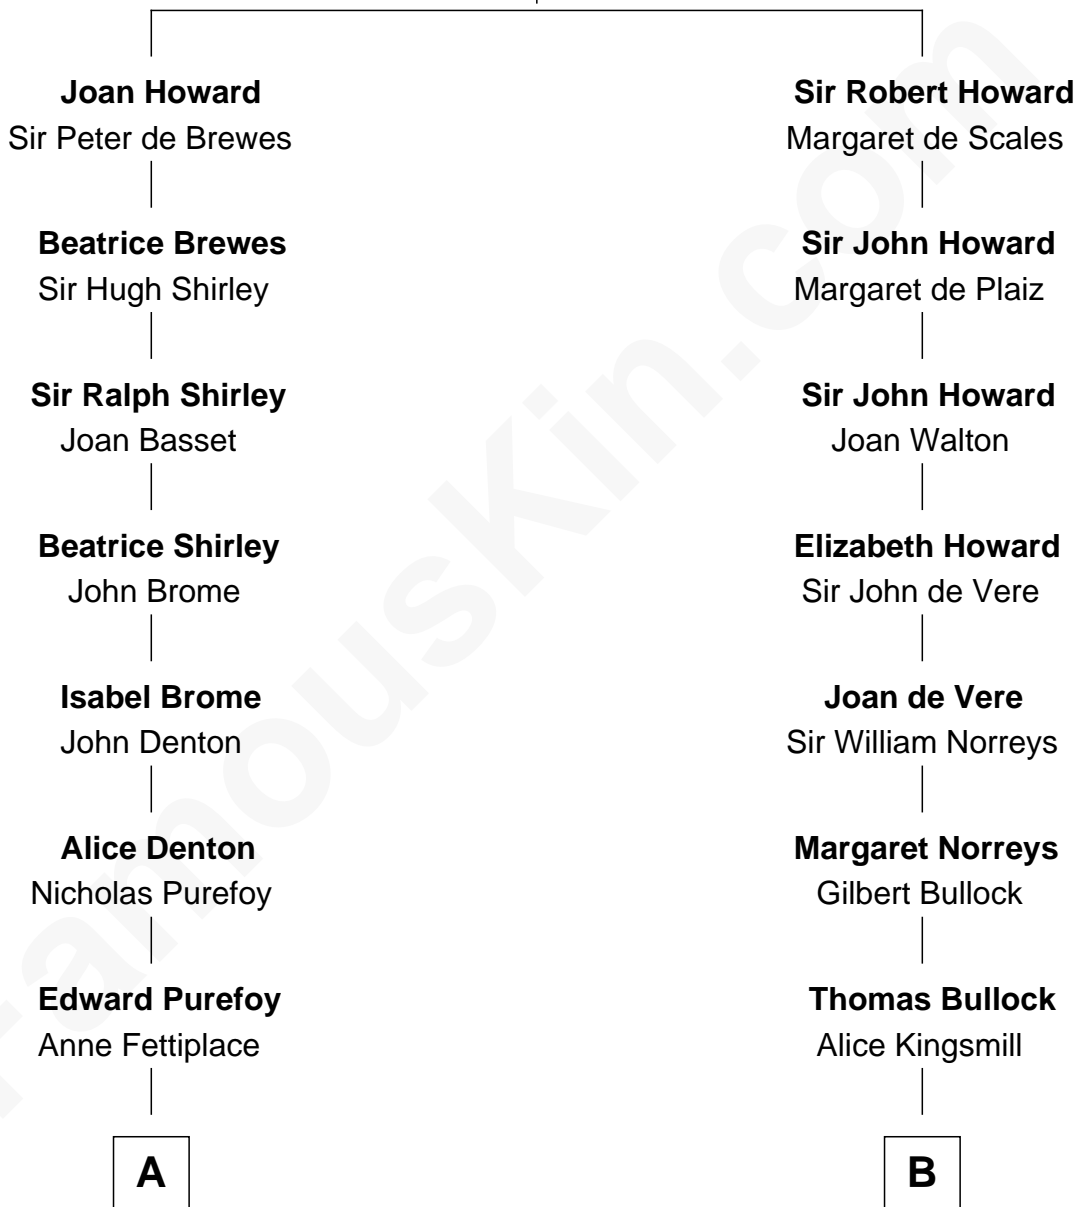

# FamousKin.com Relationship Chart of

**Alan Shepard**

*Mercury and Apollo Astronaut*

19th cousin 1 time removed of

**George H. W. Bush**

*41st U.S. President*

**Sir John Howard**

Alice de Bois

**C**

**Annie Elizabeth Bartlett**  
Frederick Johnson Shepard

**Alan Bartlett Shepard**  
Pauline Renza Emerson

**Alan Shepard**  
*Mercury and Apollo Astronaut*

**D**

**Harriet Eleanor Fay**  
Rev. James Smith Bush

**Samuel Prescott Bush**  
Flora Sheldon

**Prescott Sheldon Bush**  
Dorothy Wear Walker

**George H. W. Bush**  
*41st U.S. President*

FamousKin.com