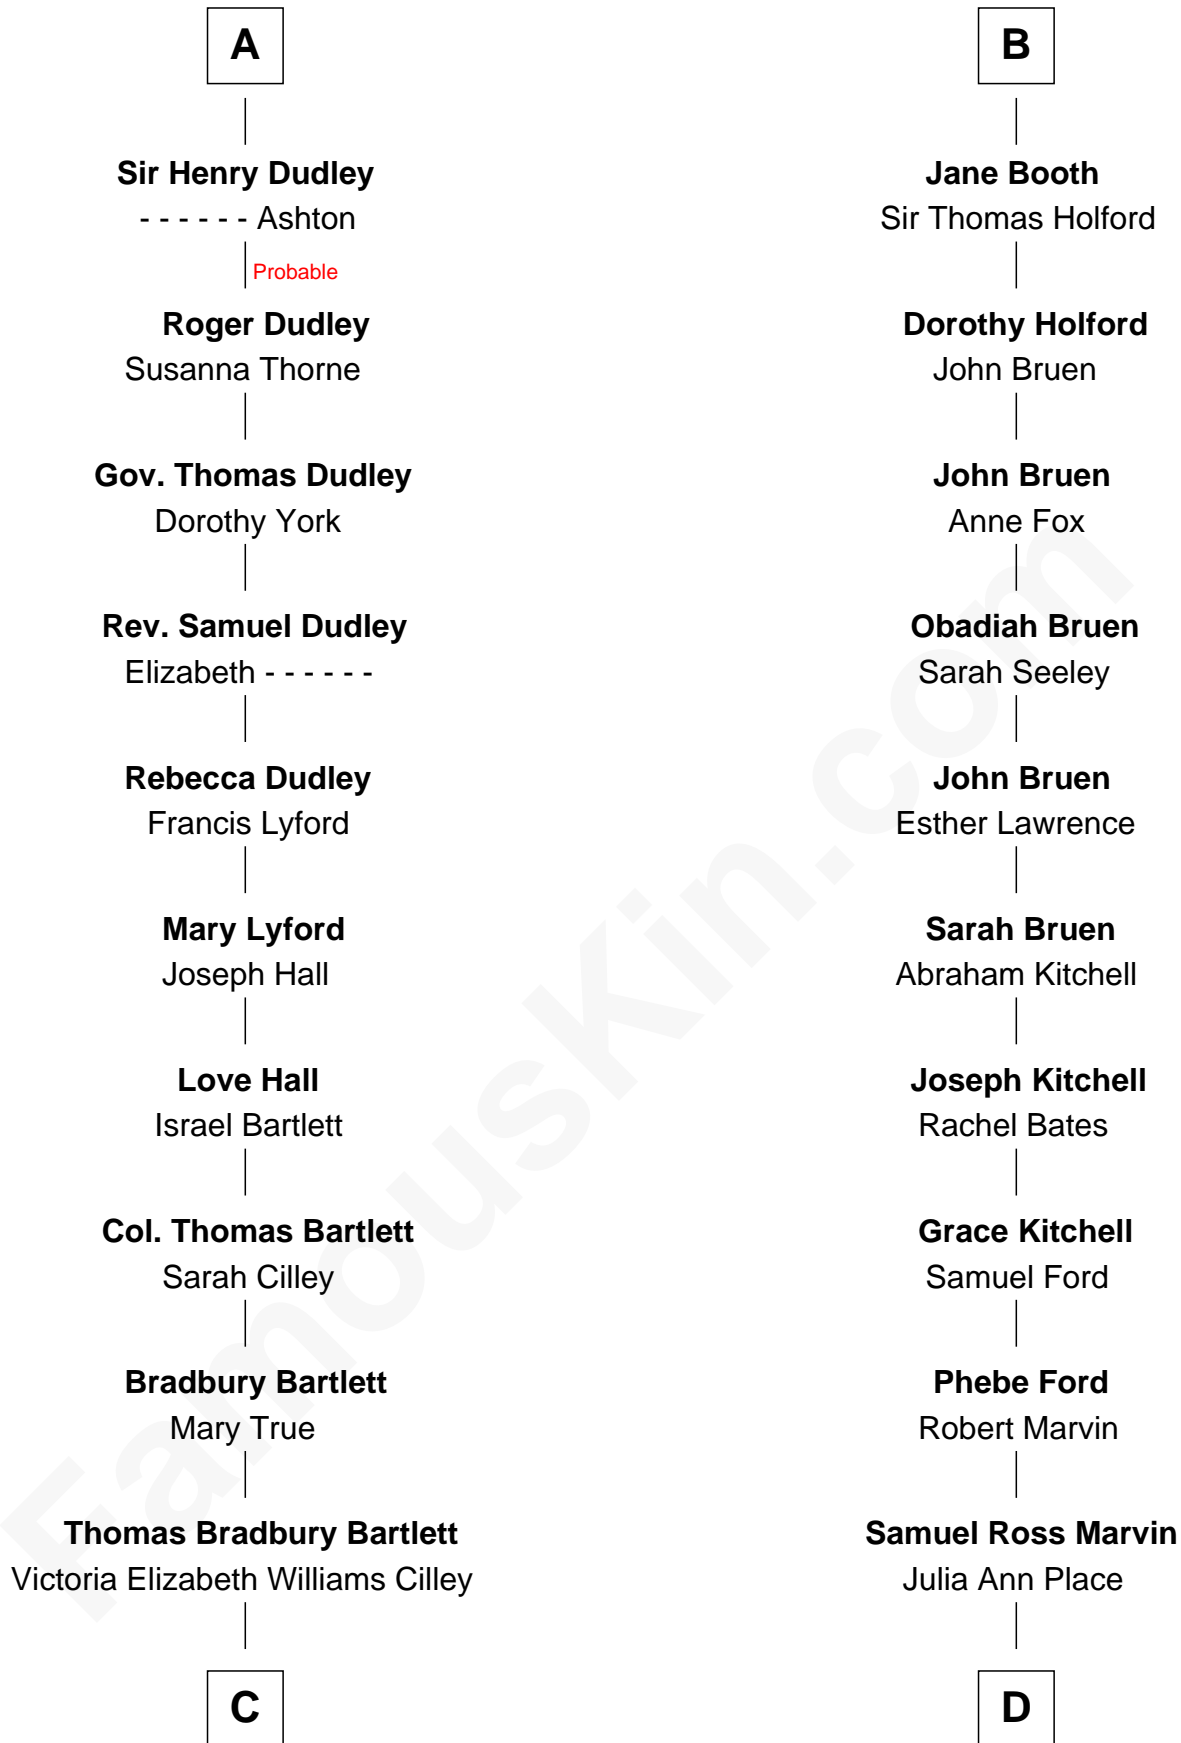

**FamousKin.com**  
**Relationship Chart of**  
**Alan Shepard**

*Mercury and Apollo Astronaut*

19th cousin 1 time removed of

**Barbara (Pierce) Bush**

*First Lady of President George H.W. Bush*

**Ralph de Stafford**

**Margaret Savage**

Sir John Dutton

**William Bonville**

Katherine Neville

**Maude Dutton**

Sir William Booth

**Cecily Bonville**

Thomas Grey

**Sir George Booth**

Katherine Montfort

**Cecily Grey**

Sir John Sutton

**Sir William Booth**

Ellen Montgomery

**A**

**B**

**C**

**Annie Elizabeth Bartlett**  
Frederick Johnson Shepard

**Alan Bartlett Shepard**  
Pauline Renza Emerson

**Alan Shepard**  
*Mercury and Apollo Astronaut*

**D**

**Jerome Place Marvin**  
Martha Ann Stokes