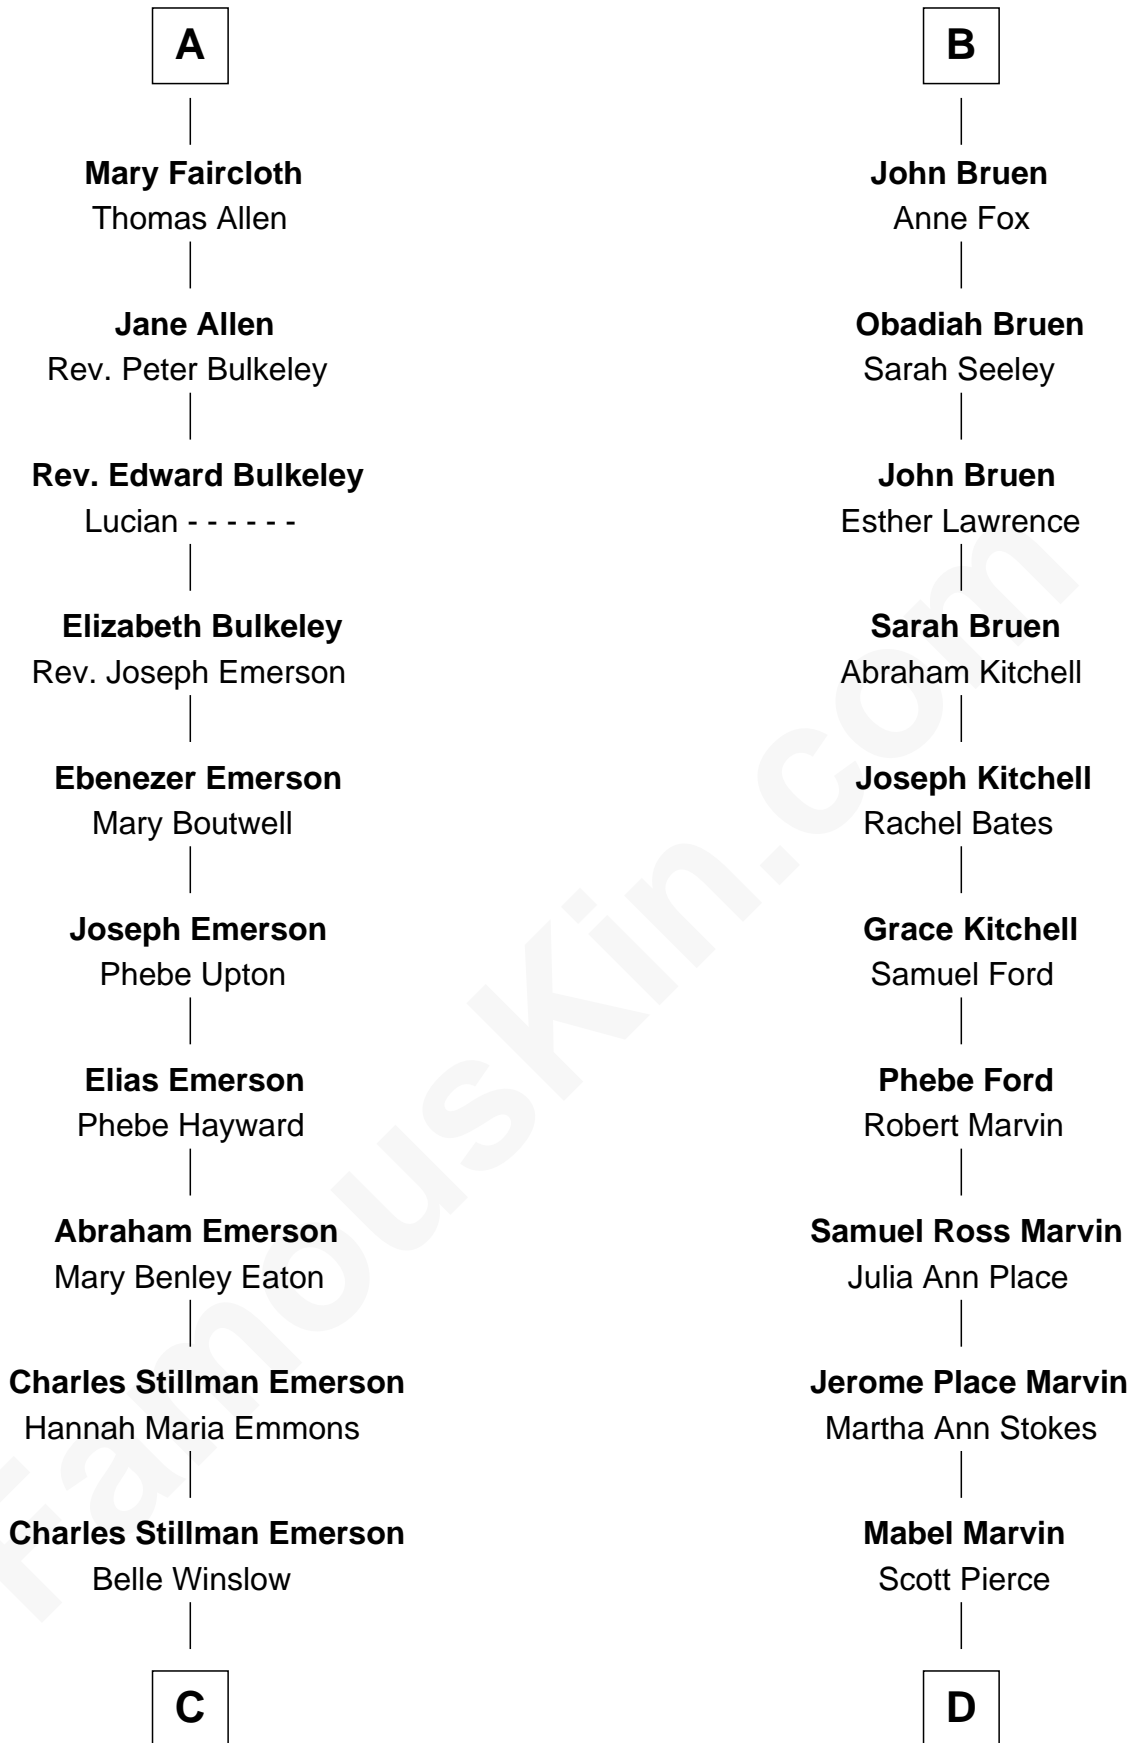

FamousKin.com Relationship Chart of

Alan Shepard

Mercury and Apollo Astronaut

18th cousin of

Barbara (Pierce) Bush

First Lady of President George H.W. Bush

C

Pauline Renza Emerson

Alan Bartlett Shepard

Alan Shepard

Mercury and Apollo Astronaut

D

Marvin Pierce

Pauline Robinson

Barbara (Pierce) Bush

First Lady of George H.W. Bush