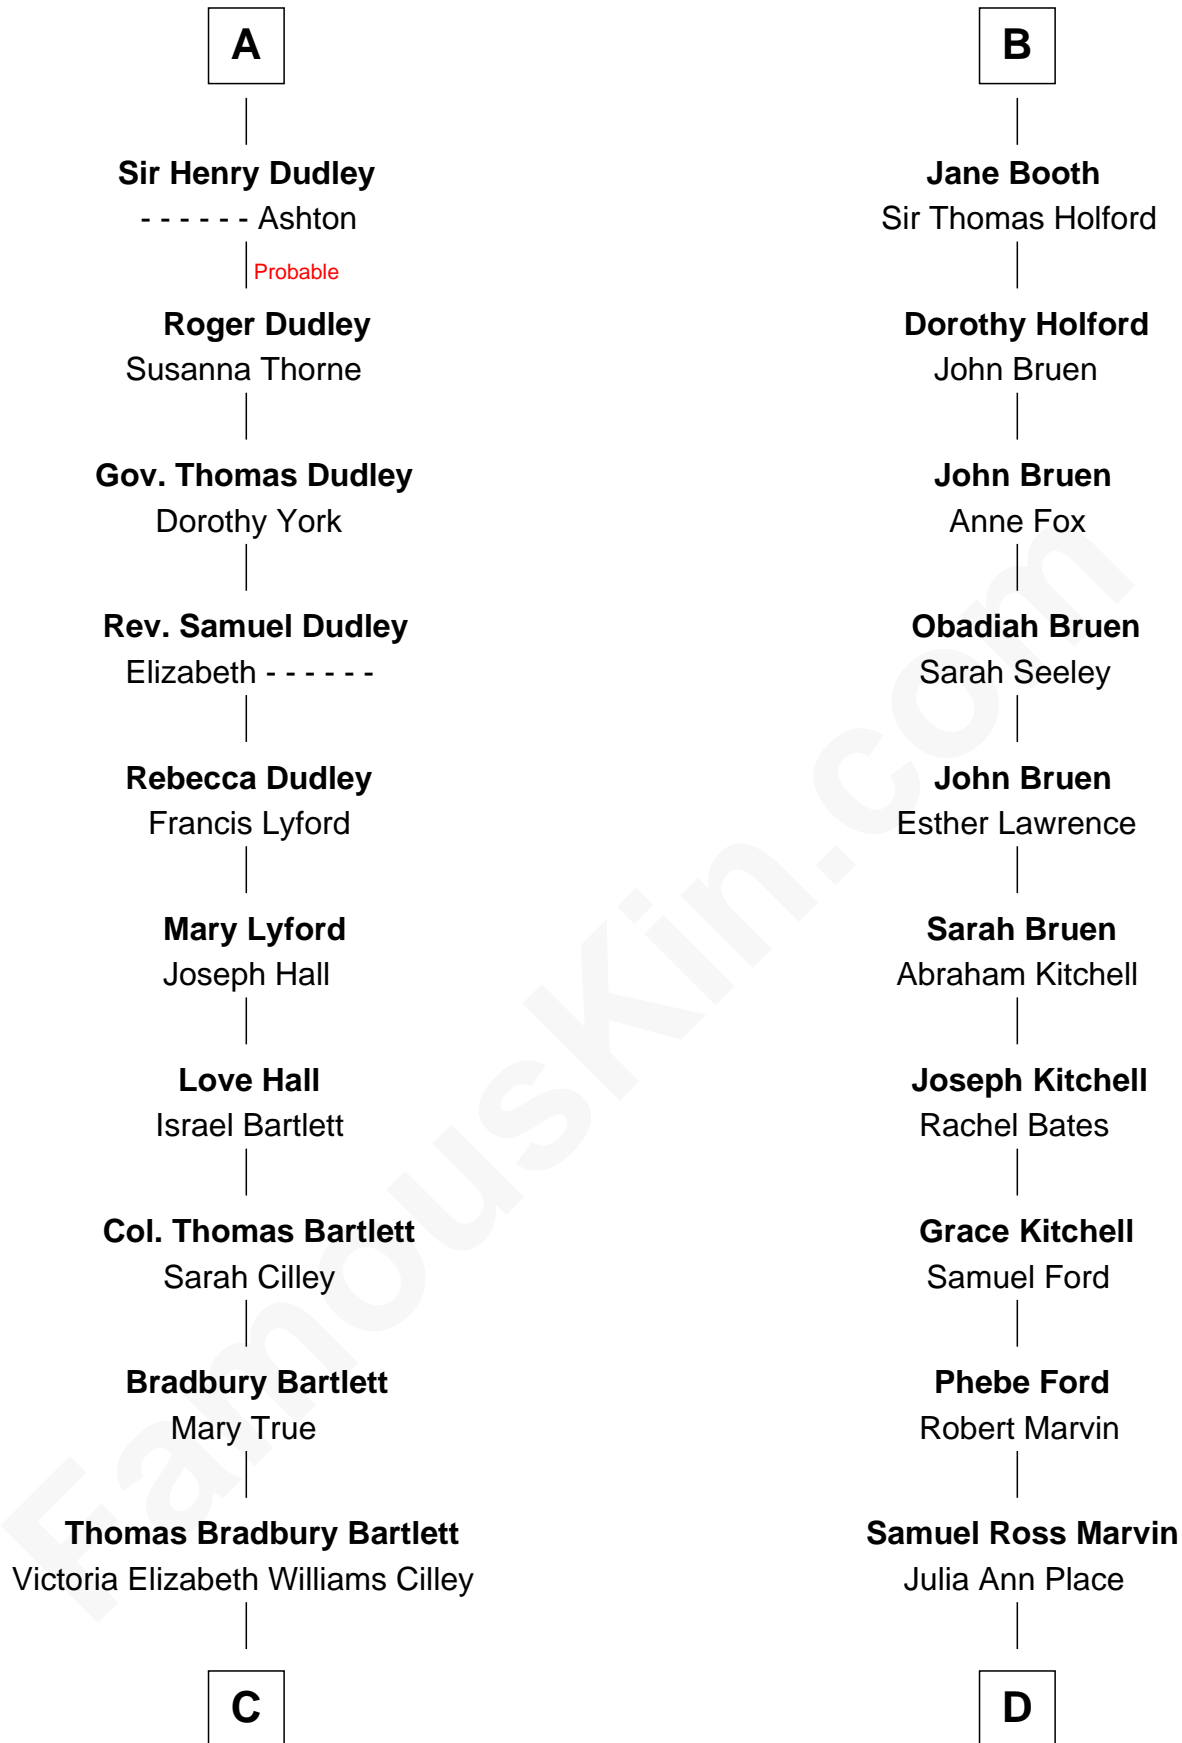

FamousKin.com
Relationship Chart of
Alan Shepard

Mercury and Apollo Astronaut

19th cousin 1 time removed of

Barbara (Pierce) Bush

First Lady of President George H.W. Bush

Sir Robert de Holland

Maude la Zouche

C

Annie Elizabeth Bartlett
Frederick Johnson Shepard

Alan Bartlett Shepard
Pauline Renza Emerson

Alan Shepard
Mercury and Apollo Astronaut

D

Jerome Place Marvin
Martha Ann Stokes

Mabel Marvin
Scott Pierce

Marvin Pierce
Pauline Robinson