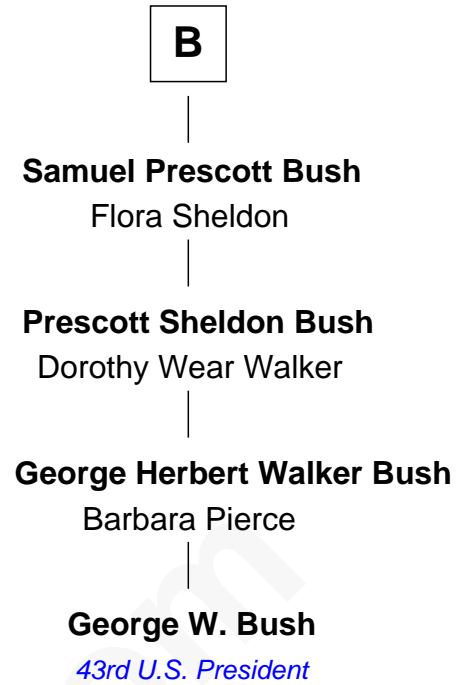

FamousKin.com Relationship Chart of

Alan Shepard

Mercury and Apollo Astronaut

9th cousin 1 time removed of

George W. Bush

43rd U.S. President

Nathaniel Foote
Elizabeth Deming

FamousKin.com