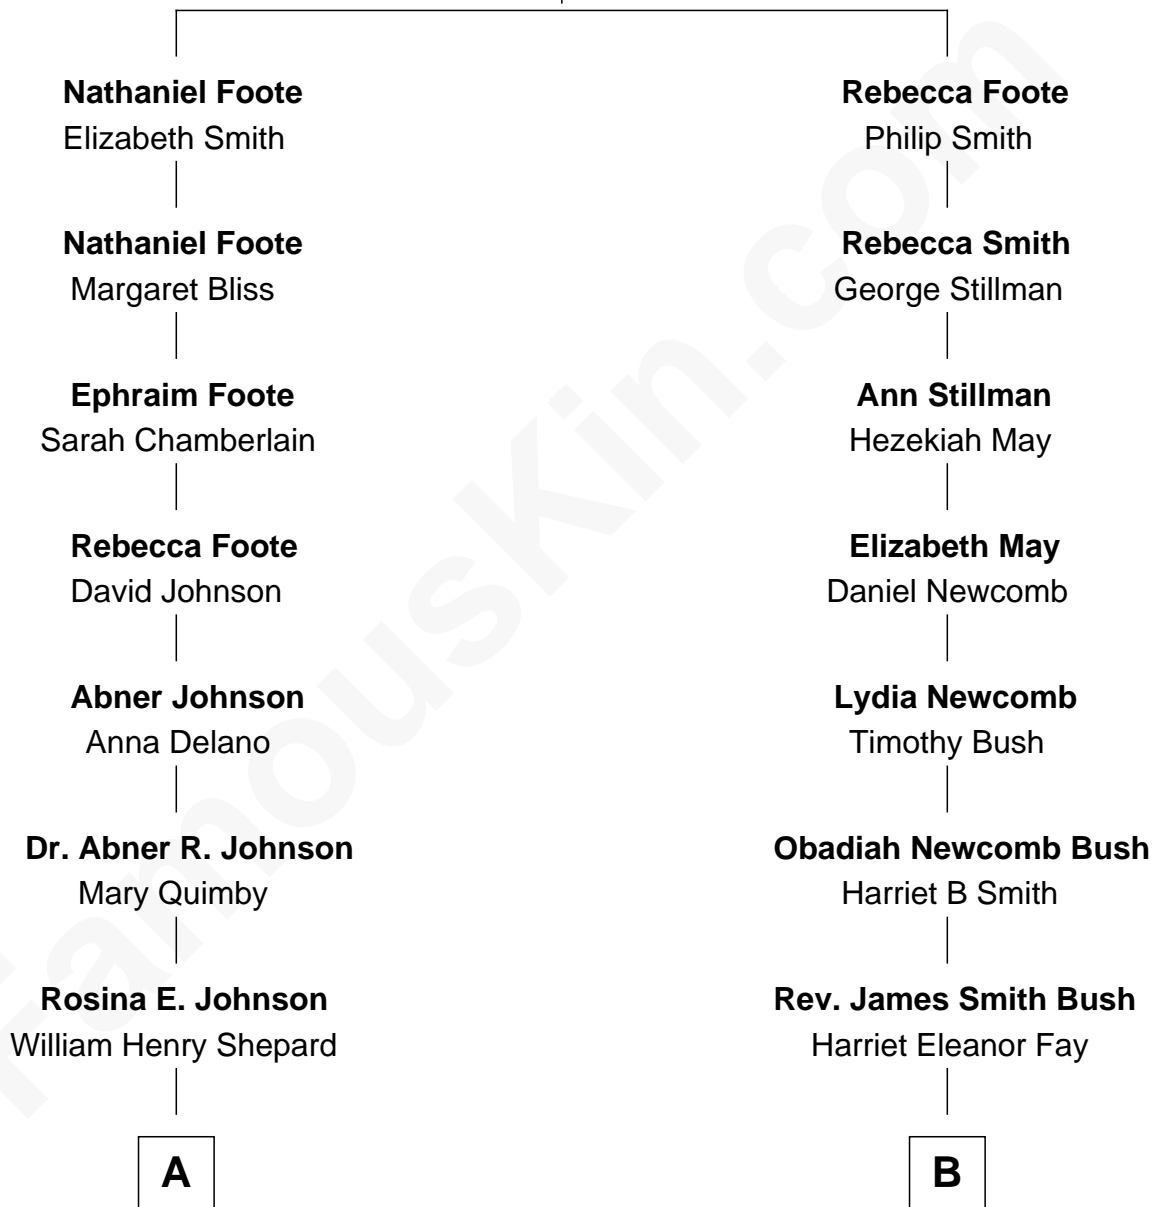

FamousKin.com Relationship Chart of

Alan Shepard

Mercury and Apollo Astronaut

9th cousin 1 time removed of

George W. Bush

43rd U.S. President

Nathaniel Foote
Elizabeth Deming

FamousKin.com