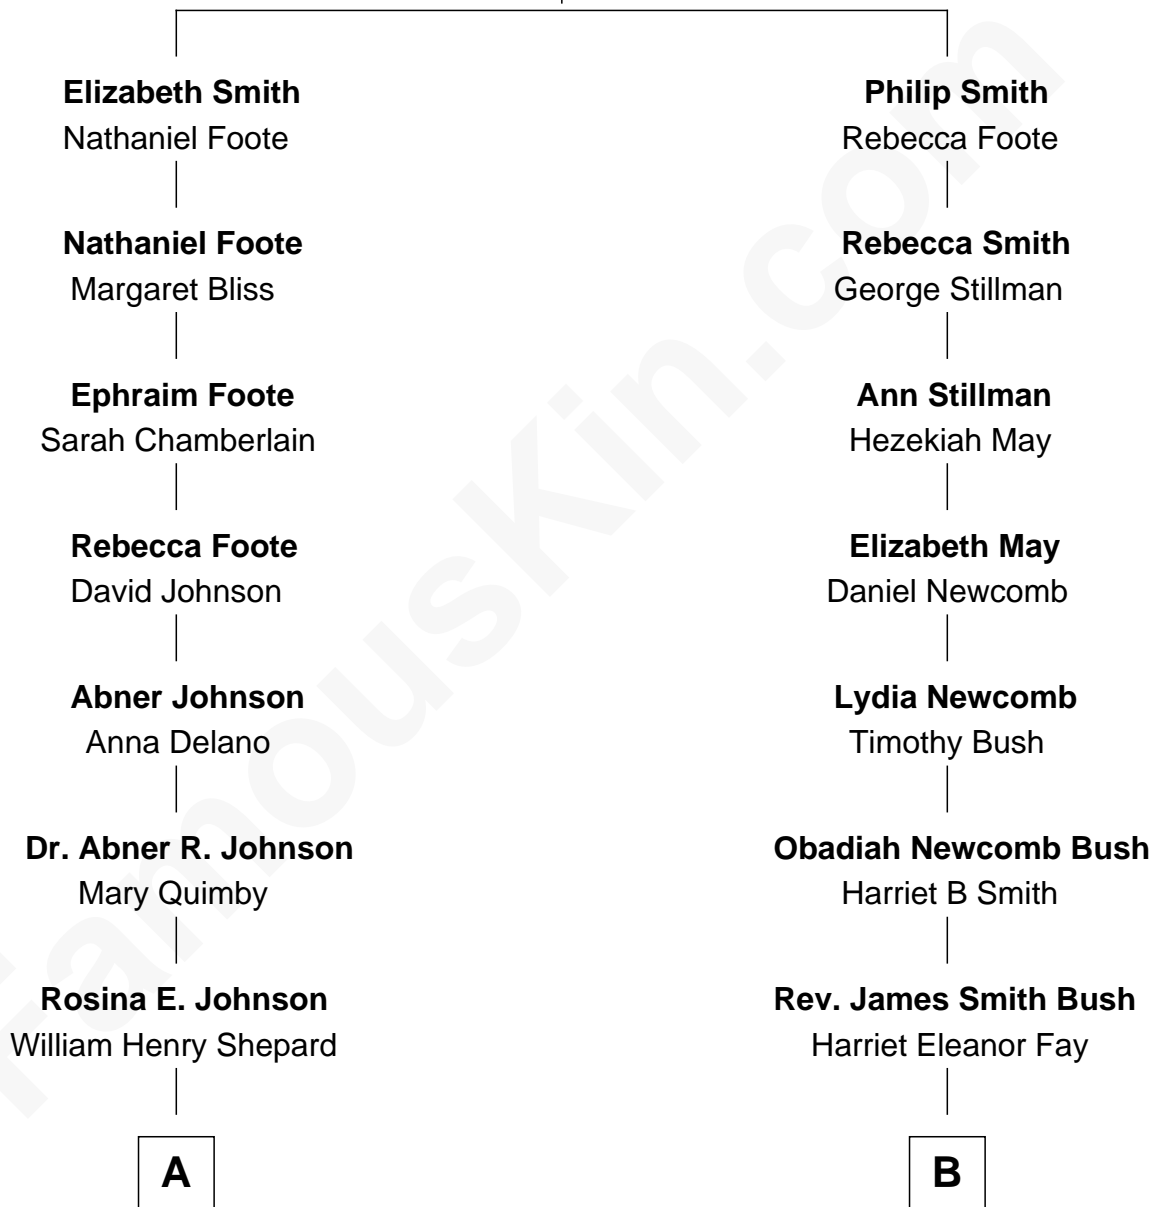

FamousKin.com Relationship Chart of

Alan Shepard

Mercury and Apollo Astronaut

9th cousin 1 time removed of

George W. Bush

43rd U.S. President

Samuel Smith

Elizabeth Smith

FamousKin.com