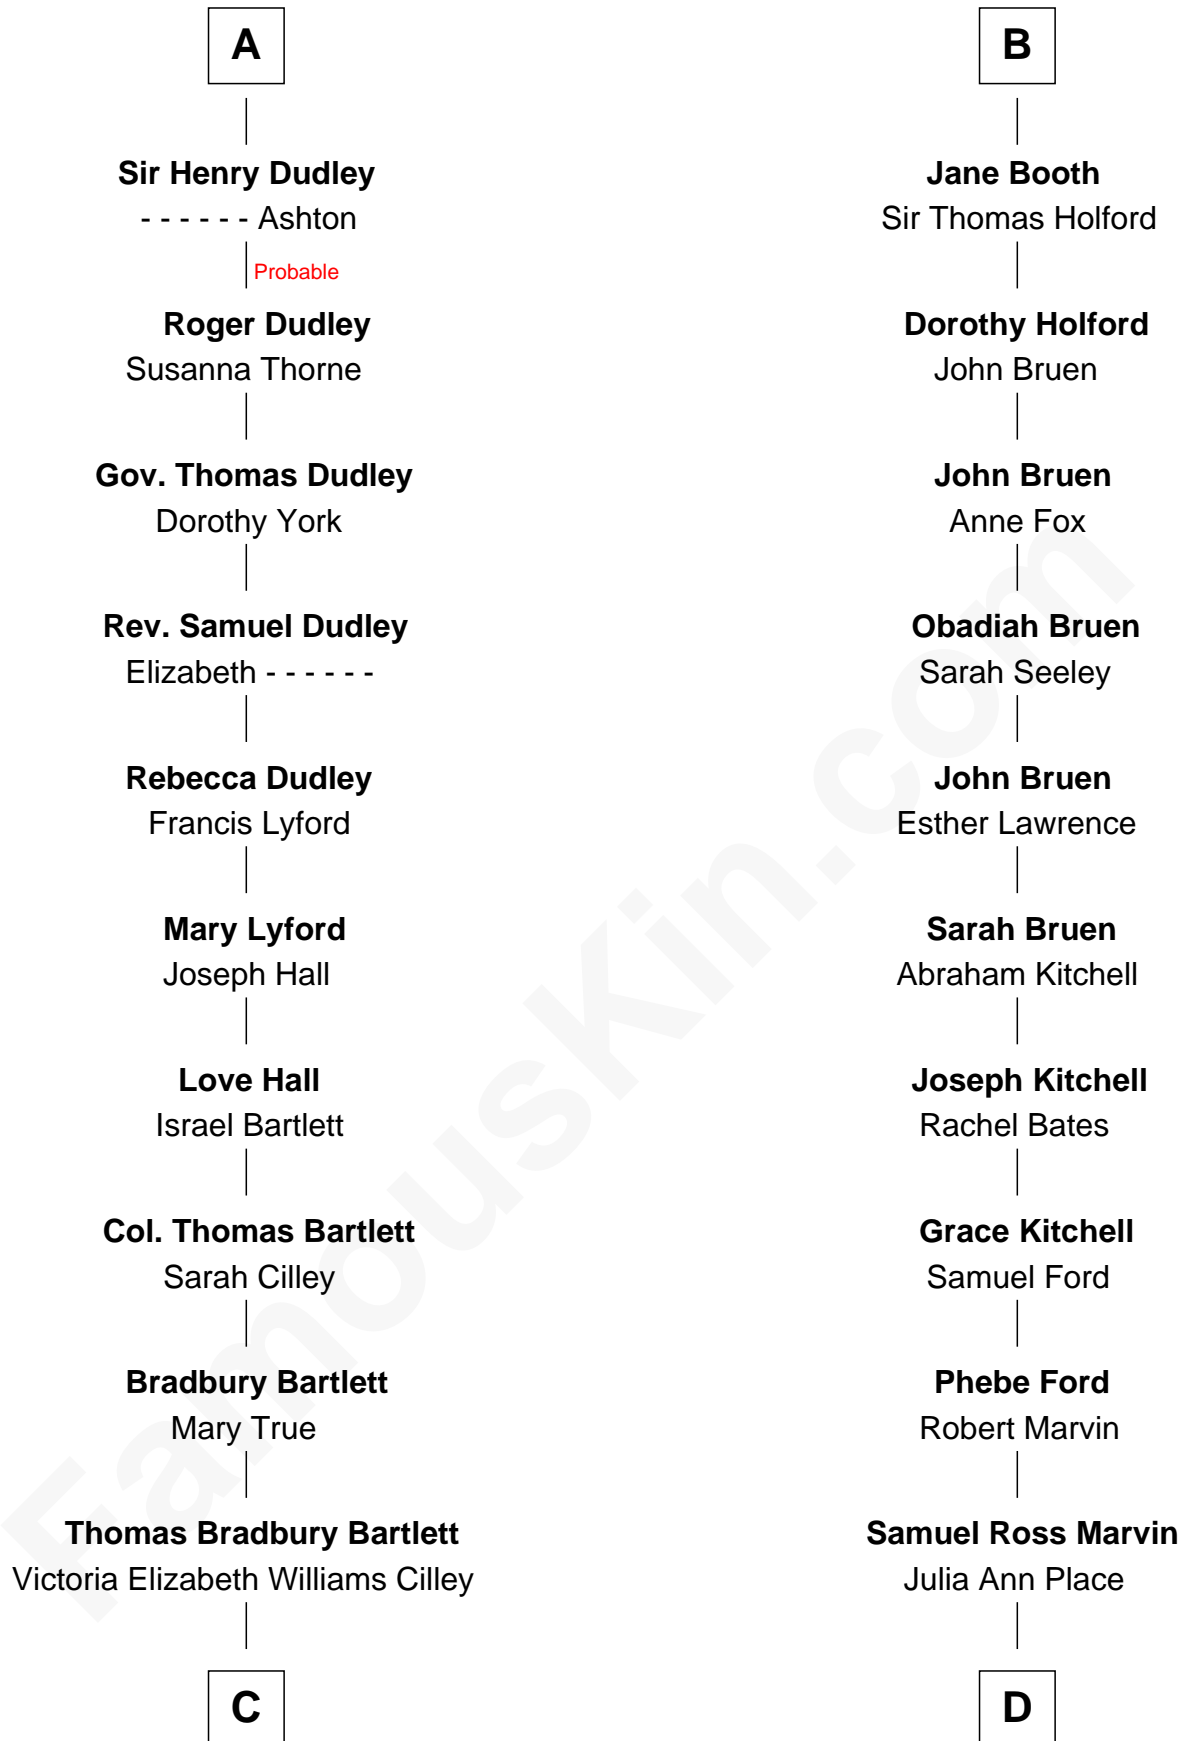

FamousKin.com

Relationship Chart of

Alan Shepard

Mercury and Apollo Astronaut

19th cousin 2 times removed of

George W. Bush
43rd U.S. President

Ralph de Stafford

with wife
Margaret de Audley

Sir Robert de Swinnerton

Margaret Grey

Sir William Bonville

Maud de Swinnerton

Sir John Savage

William Bonville

Elizabeth Harington

Margaret Savage

Katherine Montfort

Cecily Grey

Sir John Sutton

Sir William Booth

Ellen Montgomery

A

B

C

Annie Elizabeth Bartlett
Frederick Johnson Shepard

Alan Bartlett Shepard
Pauline Renza Emerson

Alan Shepard
Mercury and Apollo Astronaut

D

Jerome Place Marvin
Martha Ann Stokes

Mabel Marvin
Scott Pierce

Marvin Pierce
Pauline Robinson