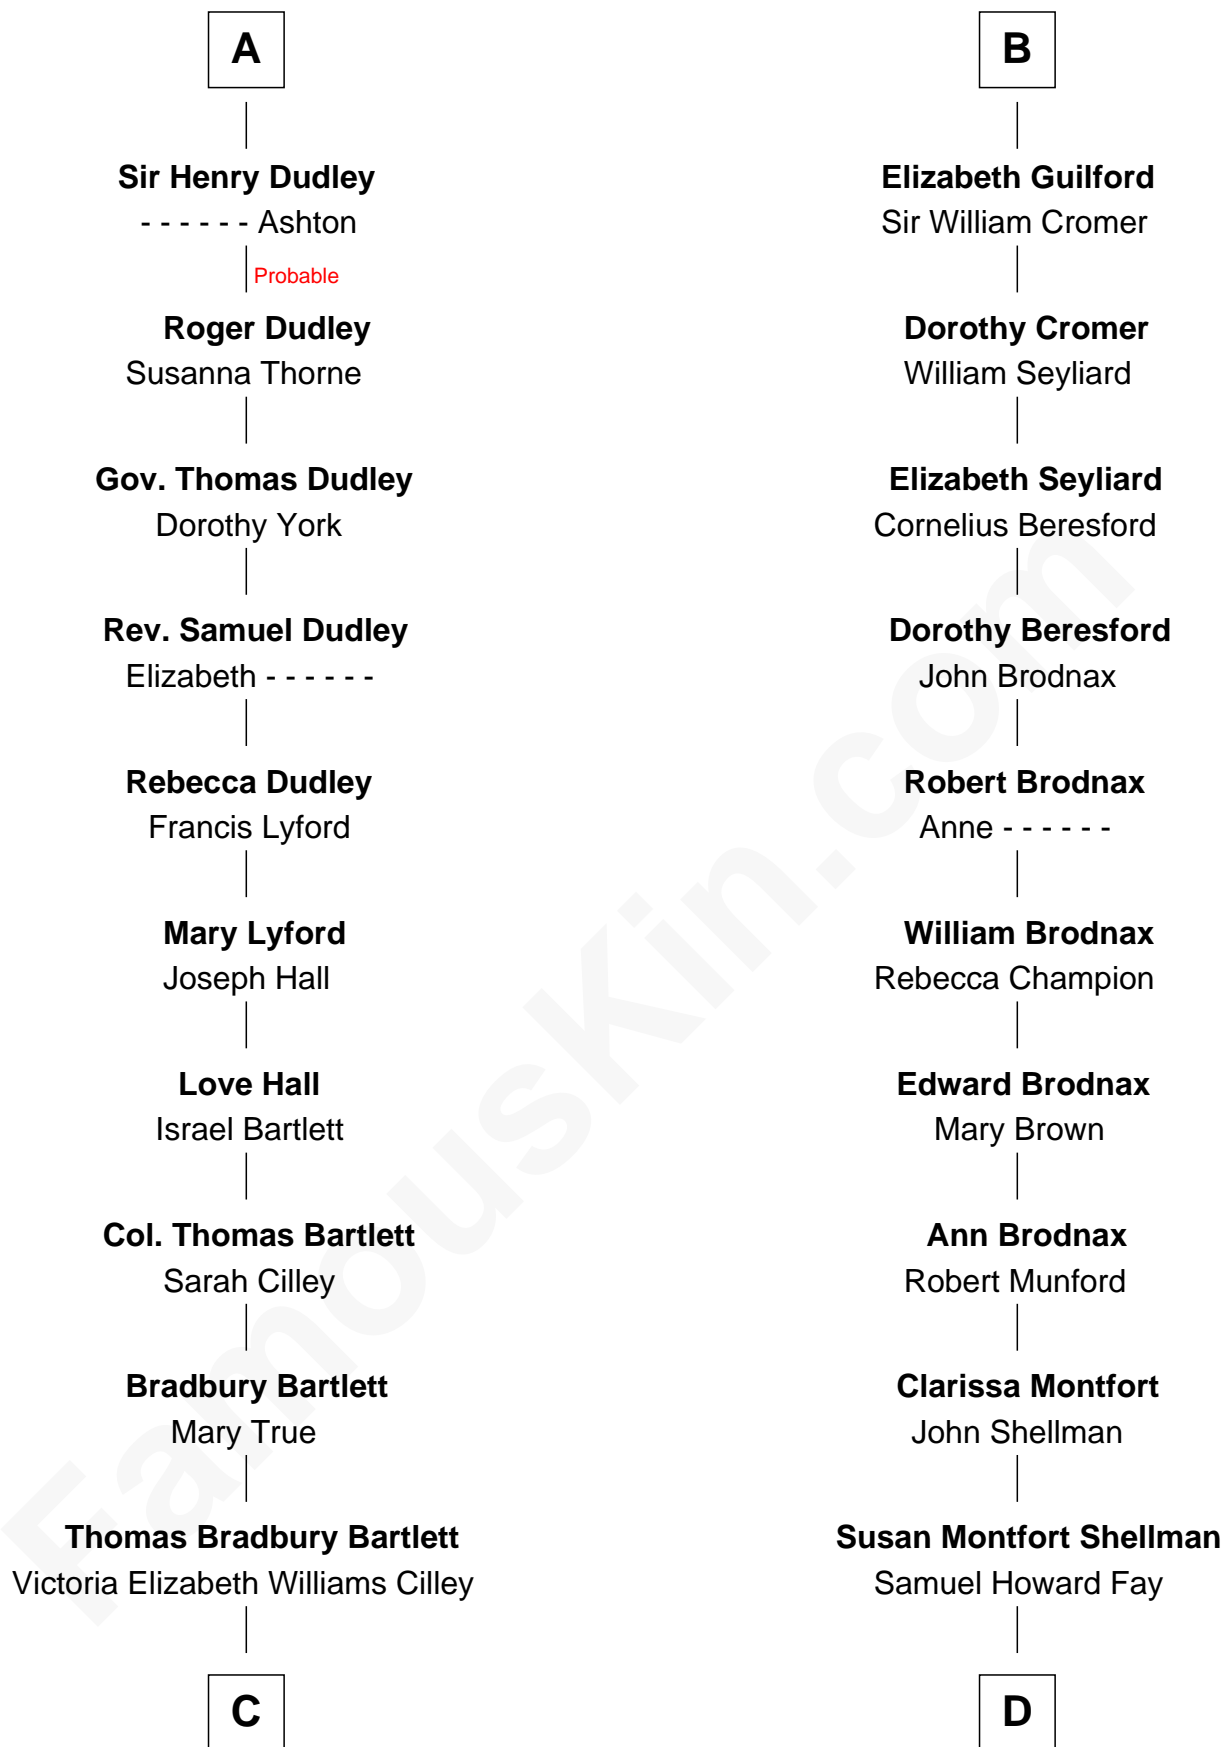

FamousKin.com Relationship Chart of

Alan Shepard

Mercury and Apollo Astronaut

19th cousin 2 times removed of

George W. Bush

43rd U.S. President

Sir Robert de Holland

Maude la Zouche

C

Annie Elizabeth Bartlett
Frederick Johnson Shepard

Alan Bartlett Shepard
Pauline Renza Emerson

Alan Shepard
Mercury and Apollo Astronaut

D

Harriet Eleanor Fay
Rev. James Smith Bush

Samuel Prescott Bush
Flora Sheldon

Prescott Sheldon Bush
Dorothy Wear Walker

George Herbert Walker Bush
Barbara Pierce

George W. Bush
43rd U.S. President

FamousKin.com