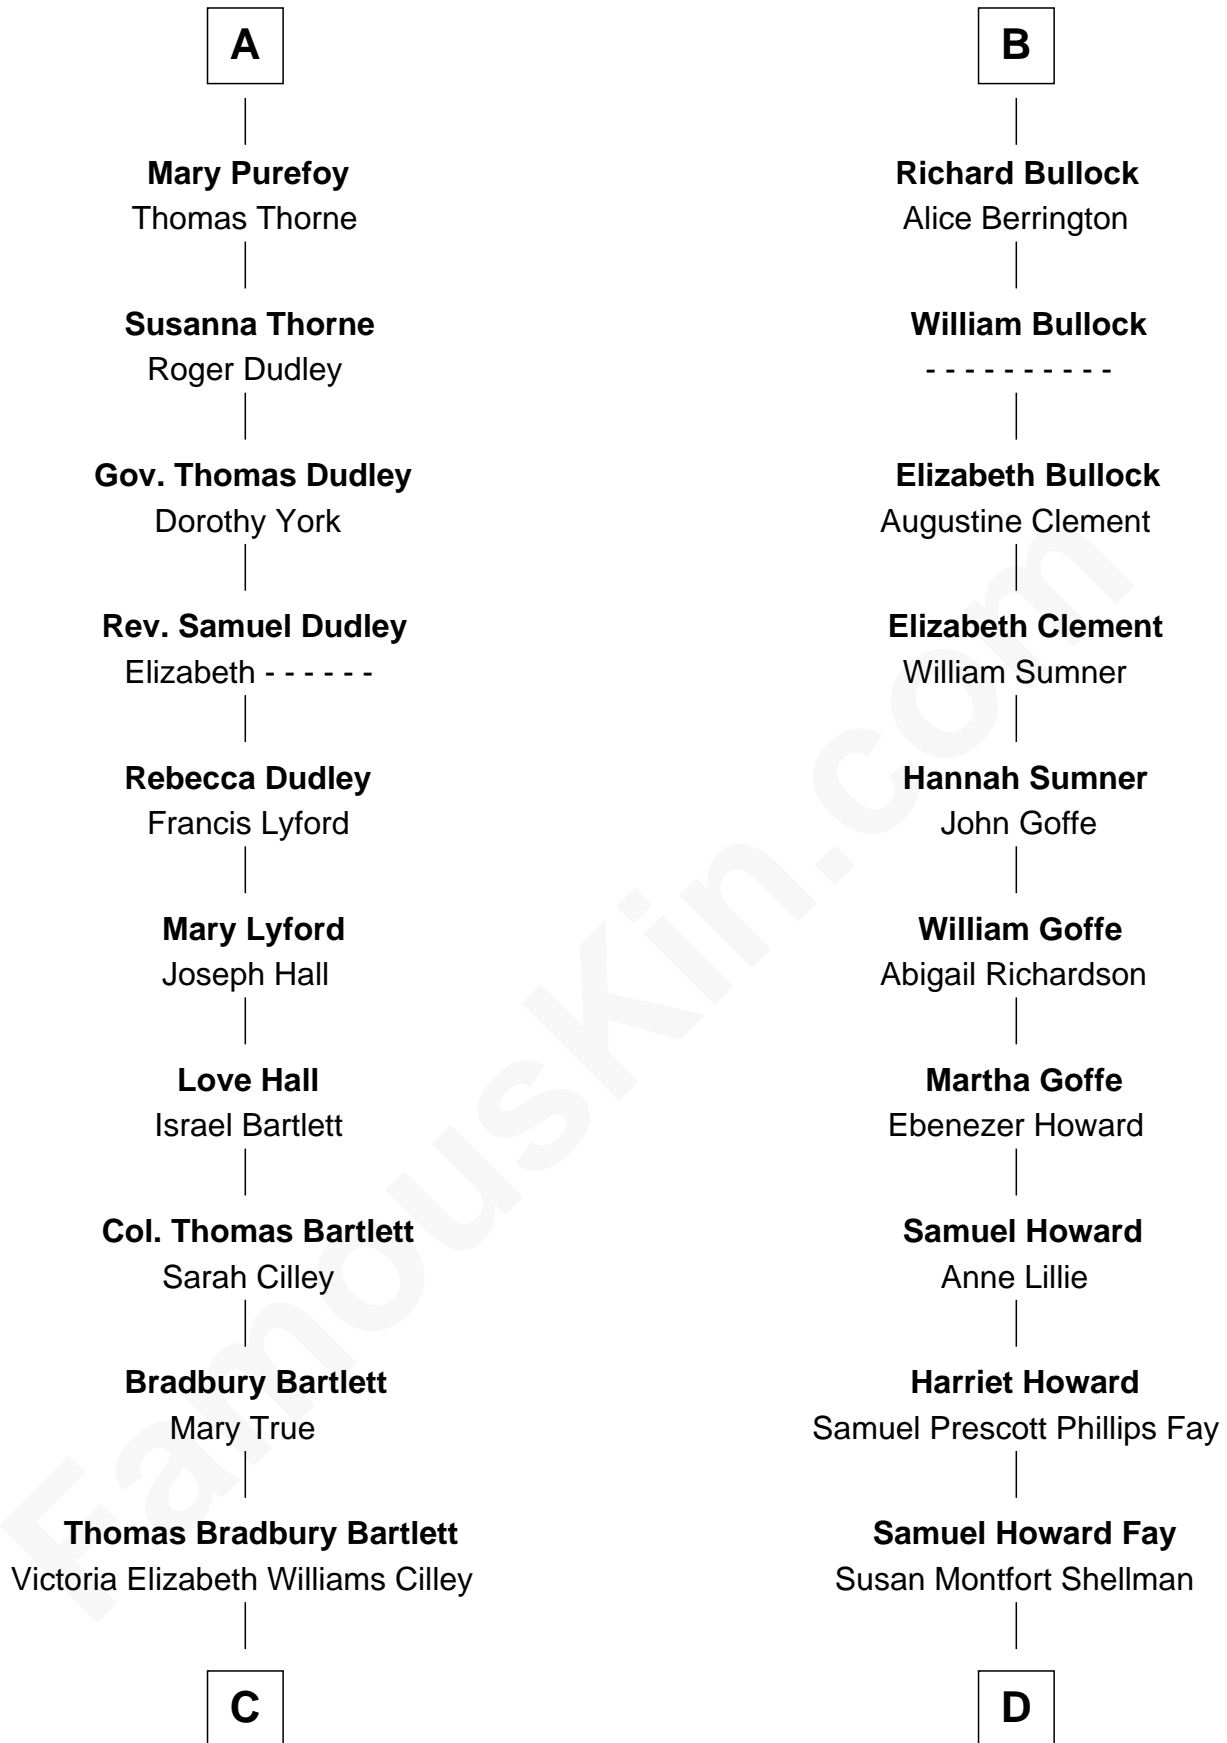

FamousKin.com Relationship Chart of

Alan Shepard

Mercury and Apollo Astronaut

19th cousin 2 times removed of

George W. Bush

43rd U.S. President

Sir John Howard

Alice de Bois

Joan Howard
Sir Peter de Brewes

Beatrice Brewes
Sir Hugh Shirley

Sir Ralph Shirley
Joan Basset

Beatrice Shirley
John Brome

Isabel Brome
John Denton

Alice Denton
Nicholas Purefoy

Edward Purefoy
Anne Fettiplace

A

Sir Robert Howard
Margaret de Scales

Sir John Howard
Margaret de Plaiz

Sir John Howard
Joan Walton

Elizabeth Howard
Sir John de Vere

Joan de Vere
Sir William Norreys

Margaret Norreys
Gilbert Bullock

Thomas Bullock
Alice Kingsmill

B

C

Annie Elizabeth Bartlett
Frederick Johnson Shepard

Alan Bartlett Shepard
Pauline Renza Emerson

Alan Shepard
Mercury and Apollo Astronaut

D

Harriet Eleanor Fay
Rev. James Smith Bush

Samuel Prescott Bush
Flora Sheldon