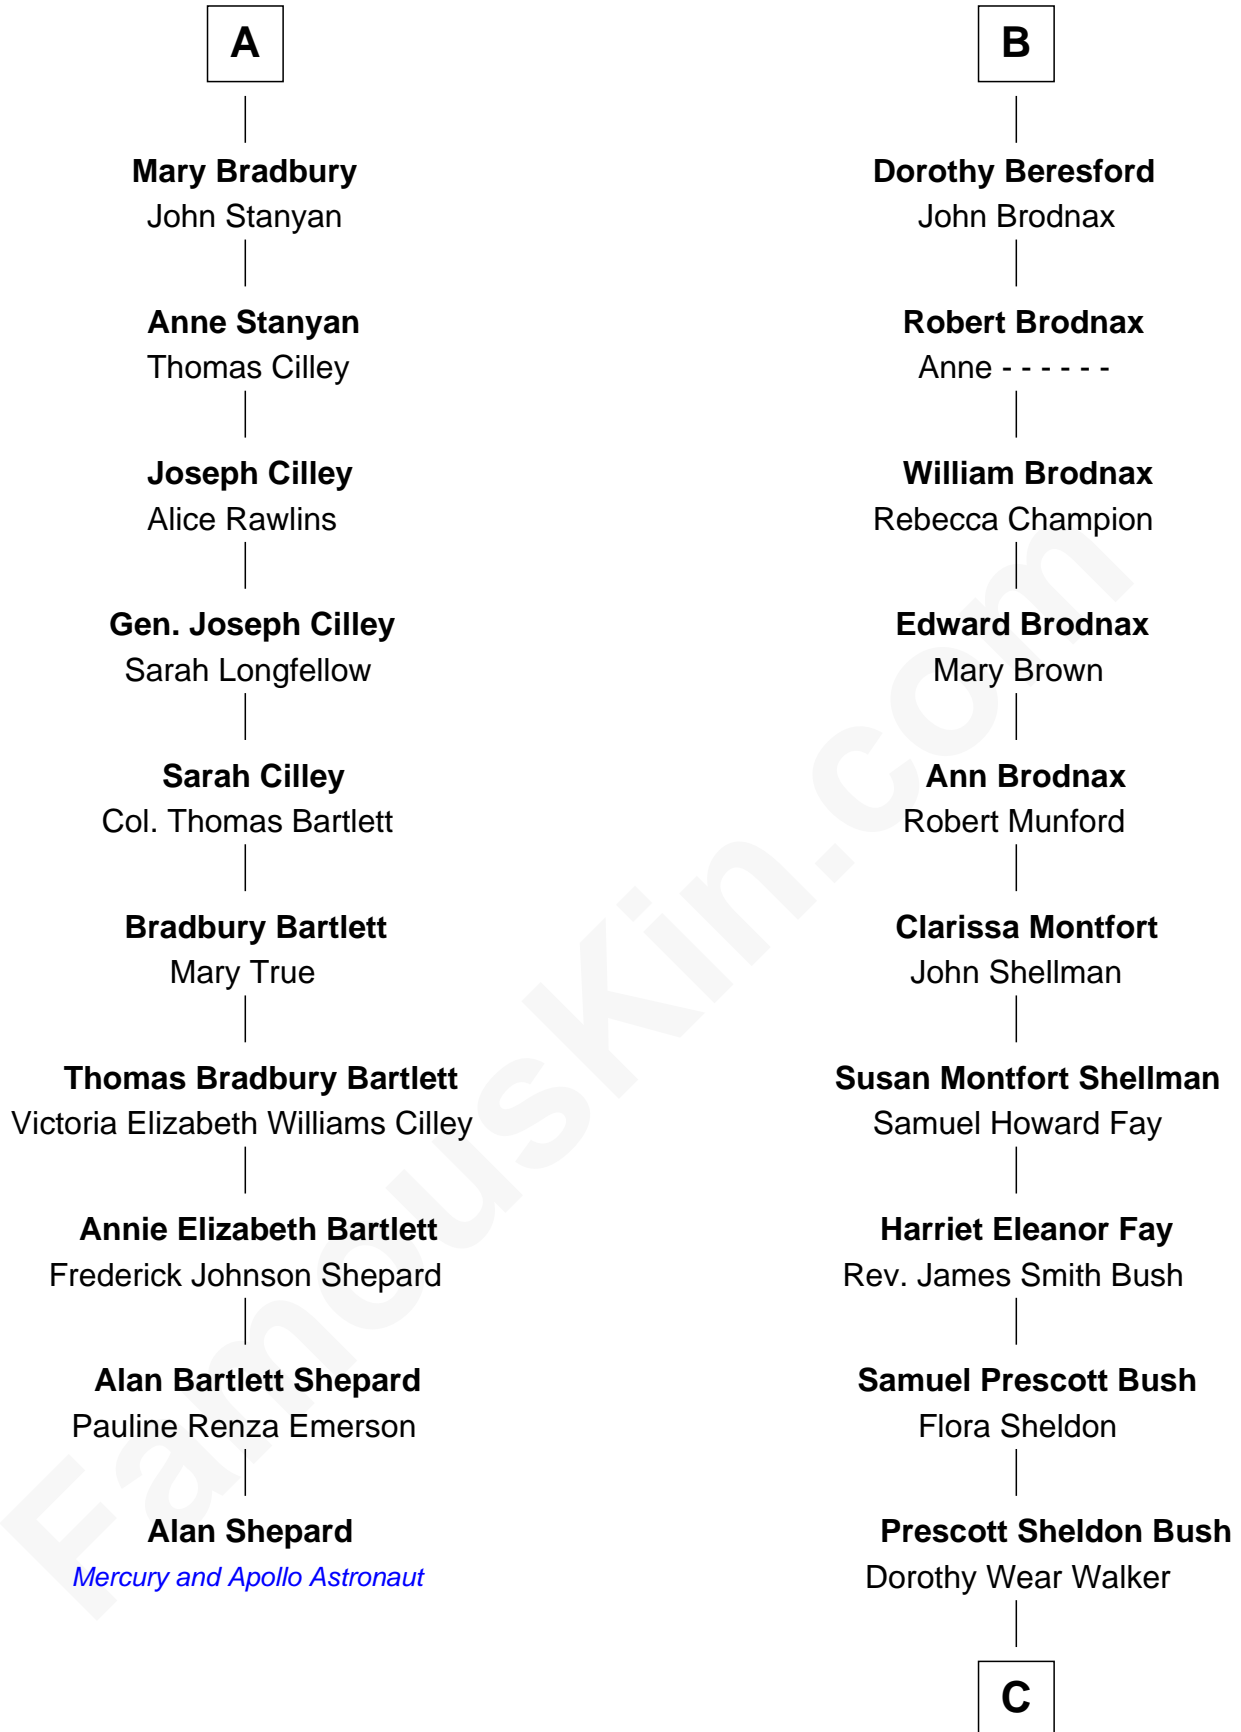

FamousKin.com

Relationship Chart of

Alan Shepard

Mercury and Apollo Astronaut

16th cousin 2 times removed of

George W. Bush
43rd U.S. President

Sir Lionel de Welles
Joan de Waterton

Margaret de Welles
Sir Thomas Dymoke

Anne Hoo
Sir Roger Copley

Eleanor Copley
Sir Thomas West

Barbara West
Sir John Guilford

Elizabeth Guilford
Sir William Cromer

Dorothy Cromer
William Seyliard

Elizabeth Seyliard
Cornelius Beresford

B

C

George Herbert Walker Bush

Barbara Pierce

George W. Bush

43rd U.S. President

FamousKin.com