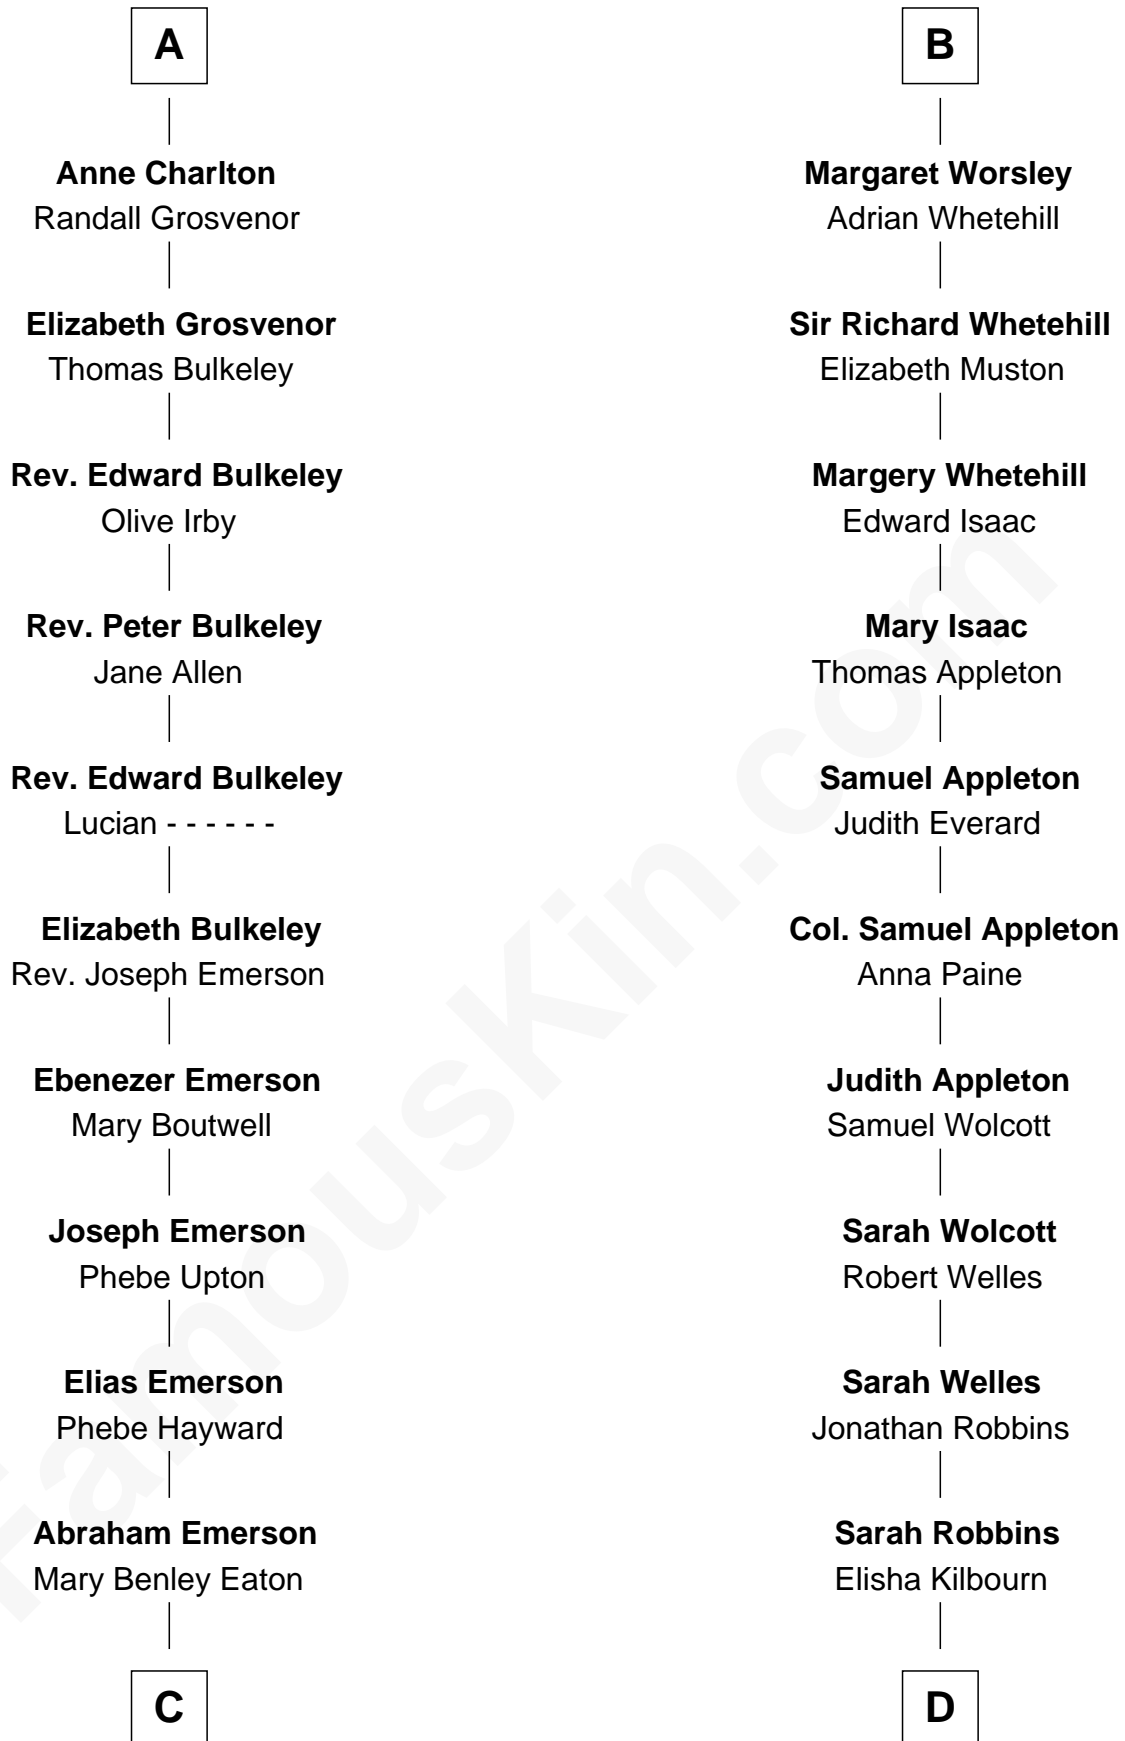

FamousKin.com

Relationship Chart of

Alan Shepard

Mercury and Apollo Astronaut

18th cousin 2 times removed of

Eliphalet Remington

Founder of Remington Arms Company

Sir Roger de Somery

Nichole d'Aubenev

Maud de Somery
Sir Henry de Erdington

Sir Henry de Erdington
Joan de Wolvey

Sir Giles de Erdington
Elizabeth de Tolthorpe

Margaret de Erdington
Sir Roger Corbet

Sir Robert Corbet
Margaret - - - - -

Mary Corbet
Robert Charlton

Richard Charlton
Elizabeth Mainwaring

A

Joan de Somery
John IV le Strange

John V le Strange
Maud de Walton

Elizabeth le Strange
Gruffydd ap Madog

Gruffydd Fychan ap Gruffydd
Elen ferch Thomas ap Llewelyn

Lowri ferch Gruffydd Fychan
Robert Puleston

Angharad Puleston
Edwart Trevor ap Daffyd

Rose Trevor ferch Edwart
Otewell Worsley

B

C

Charles Stillman Emerson
Hannah Maria Emmons

Charles Stillman Emerson
Belle Winslow