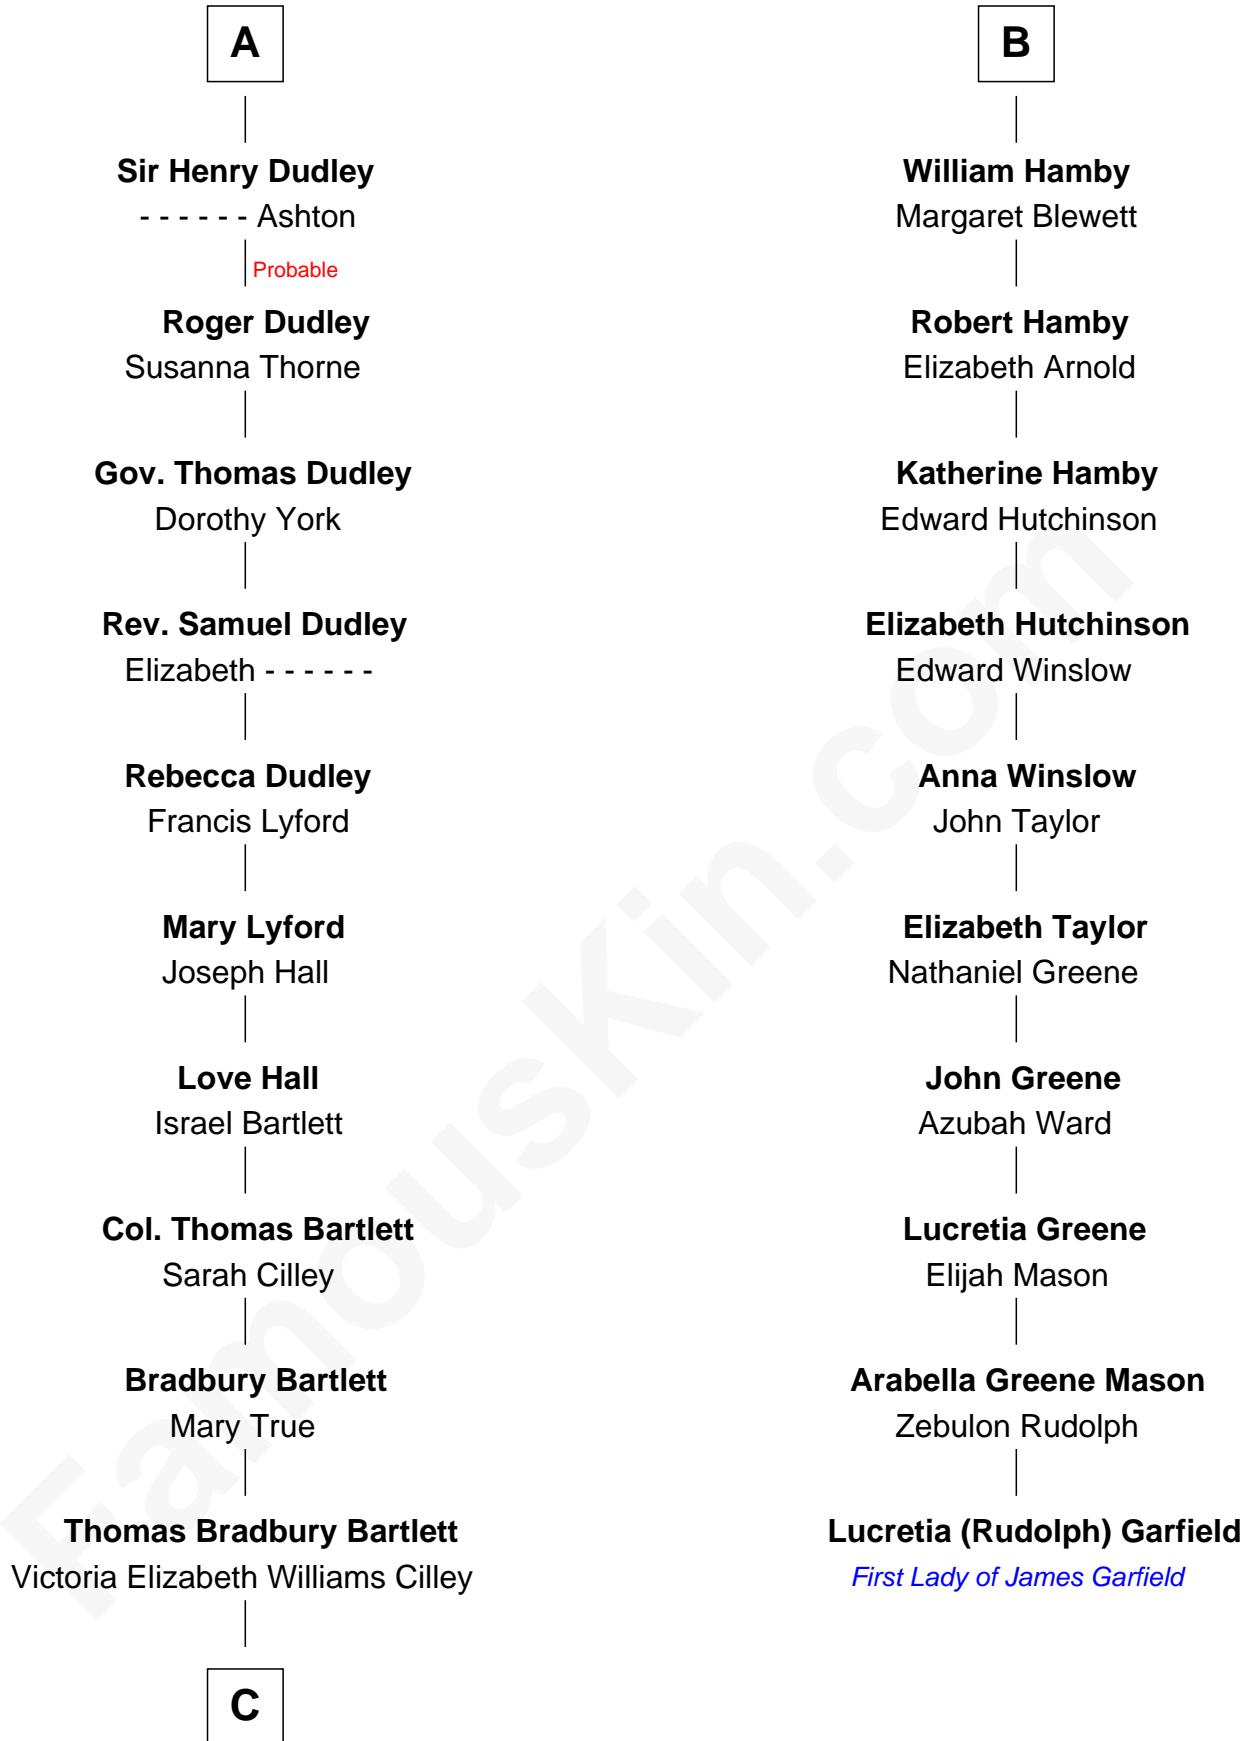

FamousKin.com

Relationship Chart of

Alan Shepard

Mercury and Apollo Astronaut

16th cousin 3 times removed of

Lucretia (Rudolph) Garfield

First Lady of President James Garfield

Sir Philip le Despencer

Elizabeth Hilton

Richard Thimbleby

Anne Thimbleby

John Booth

Eleanor Booth

Edward Hamby

B

C

Annie Elizabeth Bartlett
Frederick Johnson Shepard

Alan Bartlett Shepard
Pauline Renza Emerson

Alan Shepard
Mercury and Apollo Astronaut

FamousKin.com