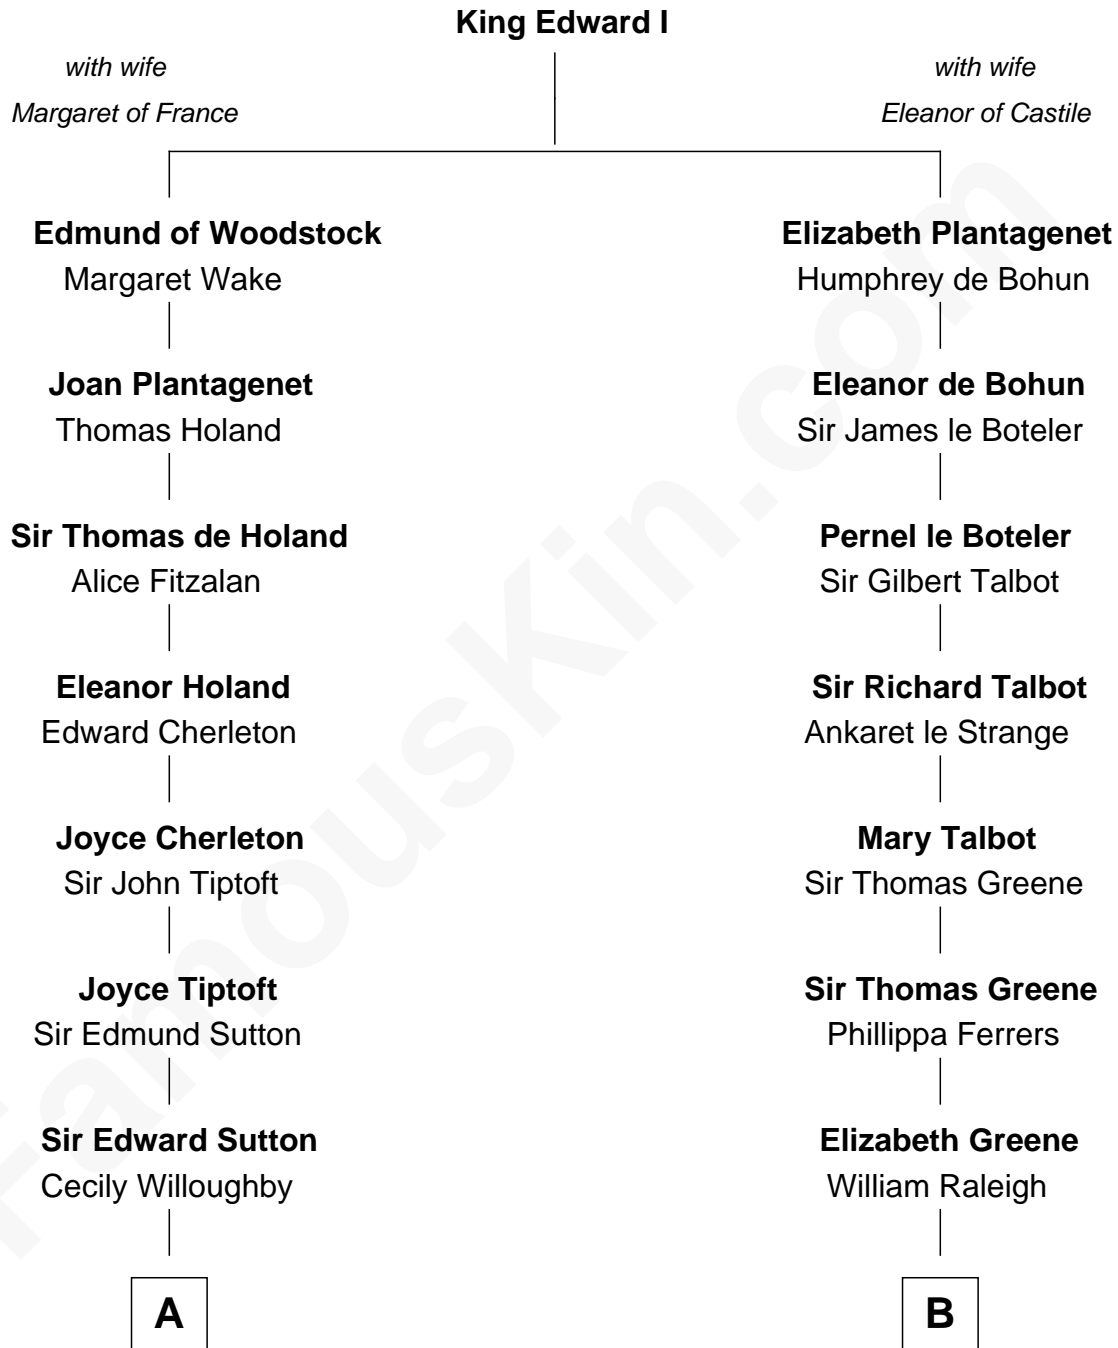

Lucretia (Rudolph) Garfield

First Lady of President James Garfield