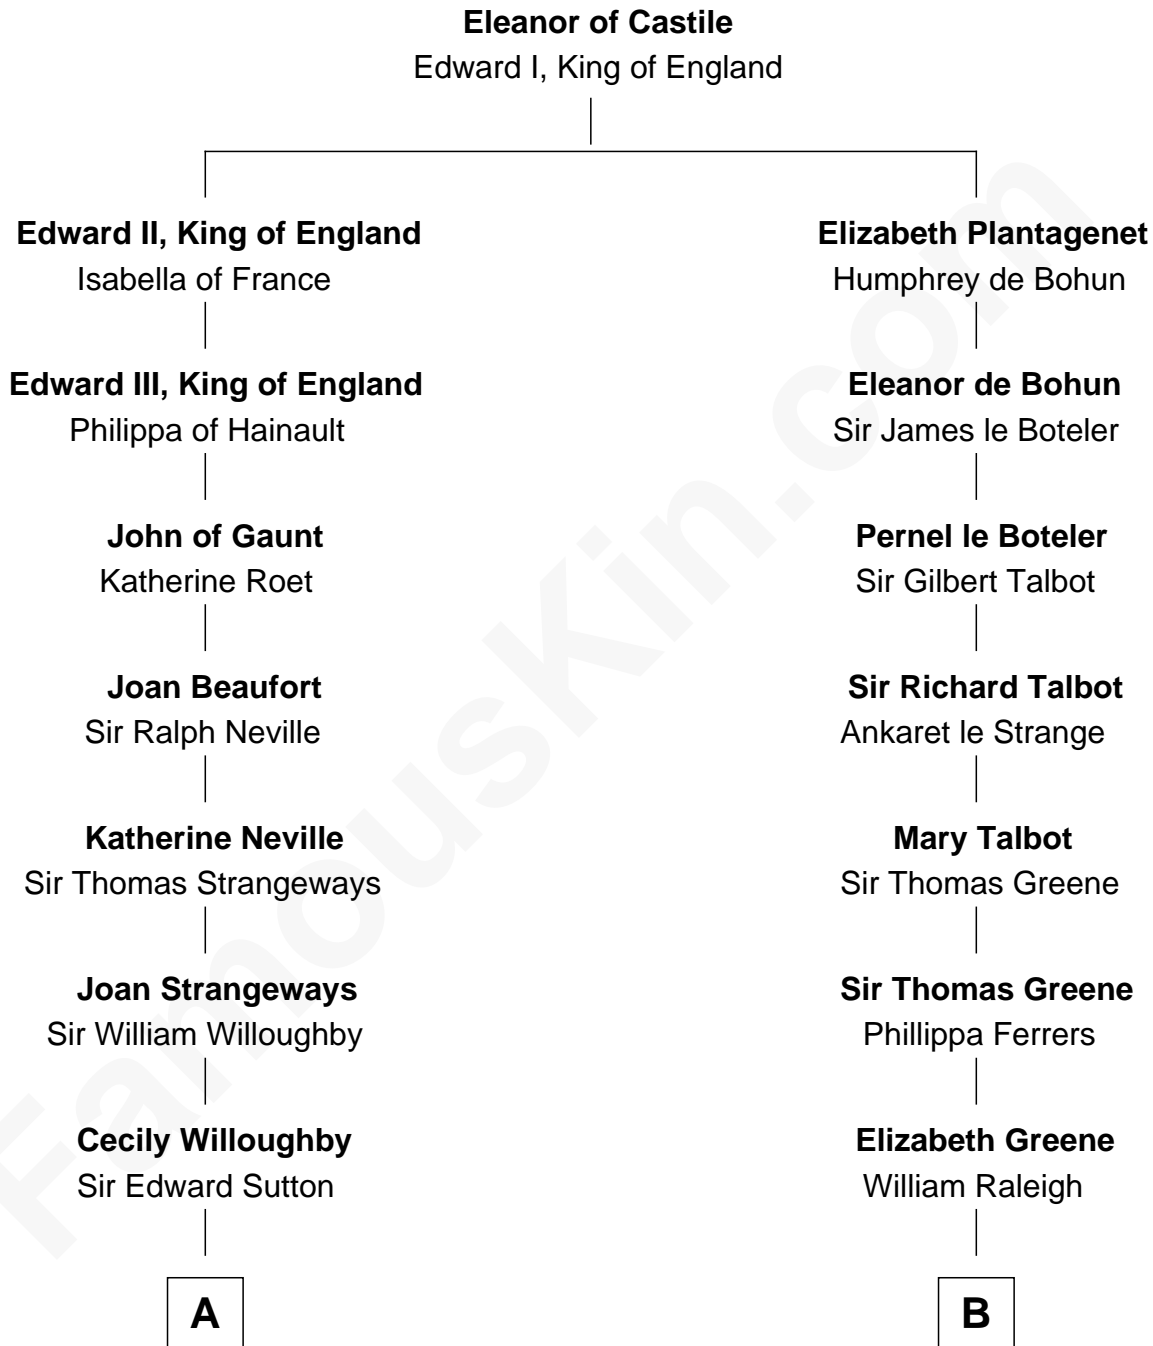

FamousKin.com

Relationship Chart of

Alan Shepard

Mercury and Apollo Astronaut

19th cousin 1 time removed of

Lucretia (Rudolph) Garfield

First Lady of President James Garfield

C

Thomas Bradbury Bartlett
Victoria Elizabeth Williams Cilley

Annie Elizabeth Bartlett
Frederick Johnson Shepard

Alan Bartlett Shepard
Pauline Renza Emerson

Alan Shepard
Mercury and Apollo Astronaut

D

Elijah Mason
Lucretia Greene

Arabella Greene Mason
Zebulon Rudolph

Lucretia (Rudolph) Garfield
First Lady of James Garfield

FamousKin.com