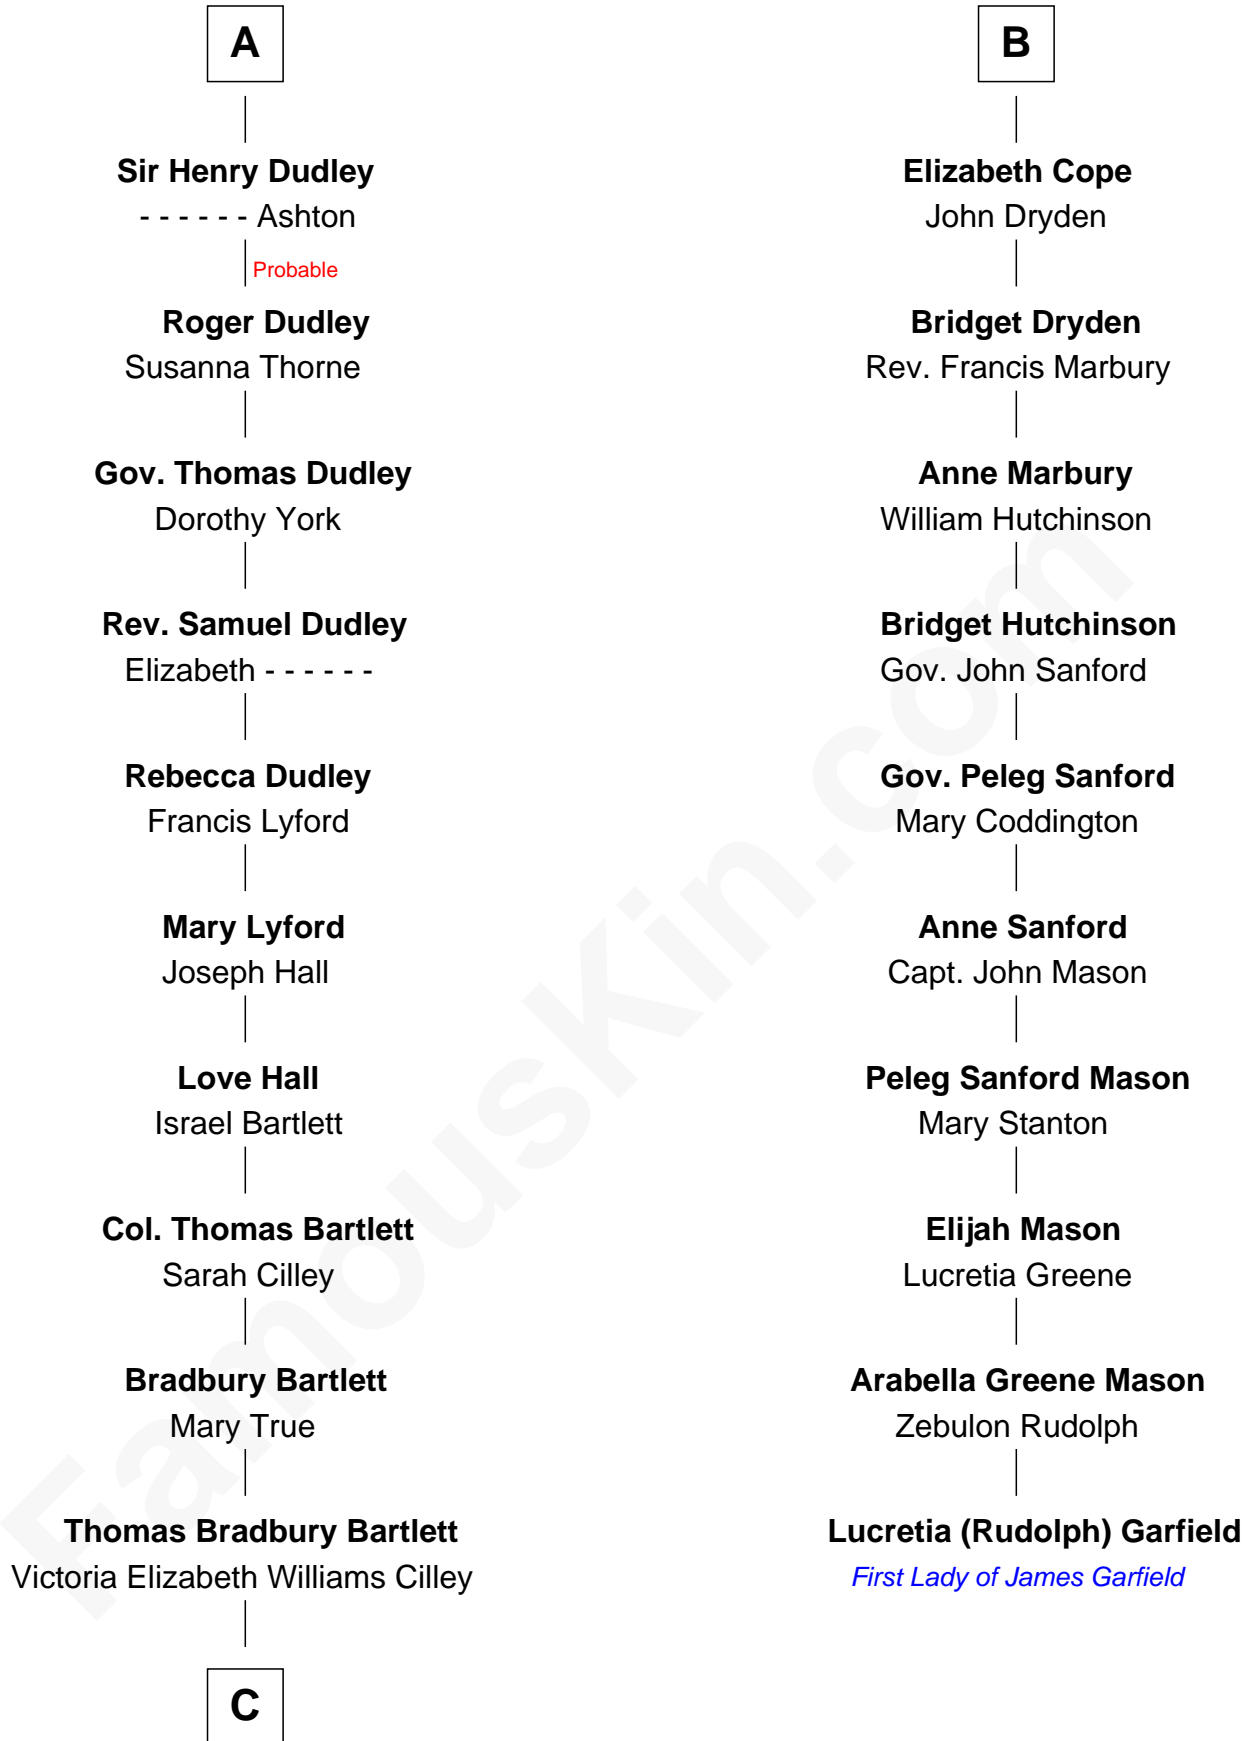

## Relationship Chart of

### Alan Shepard

*Mercury and Apollo Astronaut*

16th cousin 3 times removed of

### Lucretia (Rudolph) Garfield

*First Lady of President James Garfield*

**C**

—  
**Annie Elizabeth Bartlett**  
Frederick Johnson Shepard

—  
**Alan Bartlett Shepard**  
Pauline Renza Emerson

—  
**Alan Shepard**  
*Mercury and Apollo Astronaut*