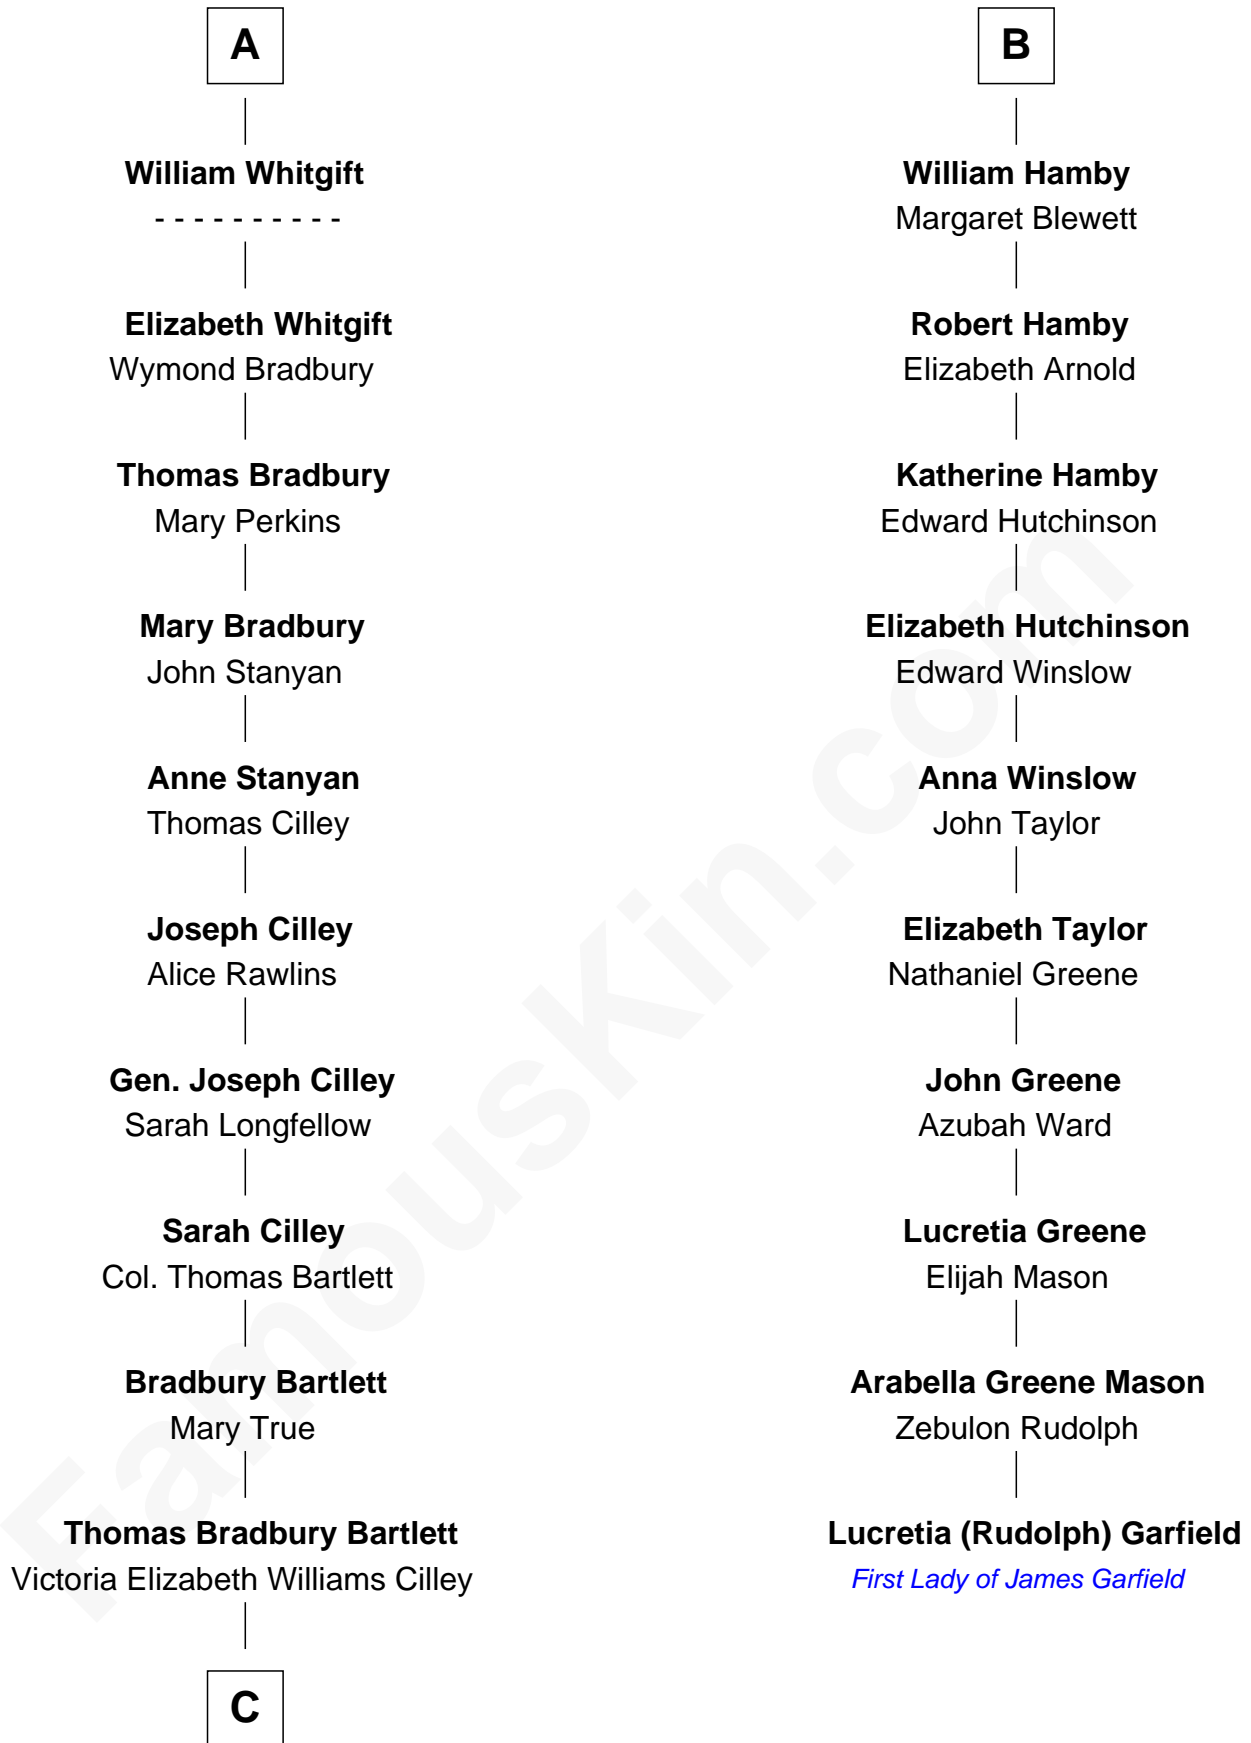

FamousKin.com

Relationship Chart of

Alan Shepard

Mercury and Apollo Astronaut

16th cousin 3 times removed of

Lucretia (Rudolph) Garfield

First Lady of President James Garfield

John de Welles

Anne Dynwell
Henry Whitgift

A

Margery de Welles
Stephen le Scrope

Maude le Scrope
Sir Baldwin Freville

Margaret Freville
Sir Hugh Willoughby

Margery Willoughby
Sir Godfrey Hilton

Elizabeth Hilton
Richard Thimbleby

Anne Thimbleby
John Booth

Eleanor Booth
Edward Hamby

B

C

Annie Elizabeth Bartlett
Frederick Johnson Shepard

Alan Bartlett Shepard
Pauline Renza Emerson

Alan Shepard
Mercury and Apollo Astronaut

FamousKin.com