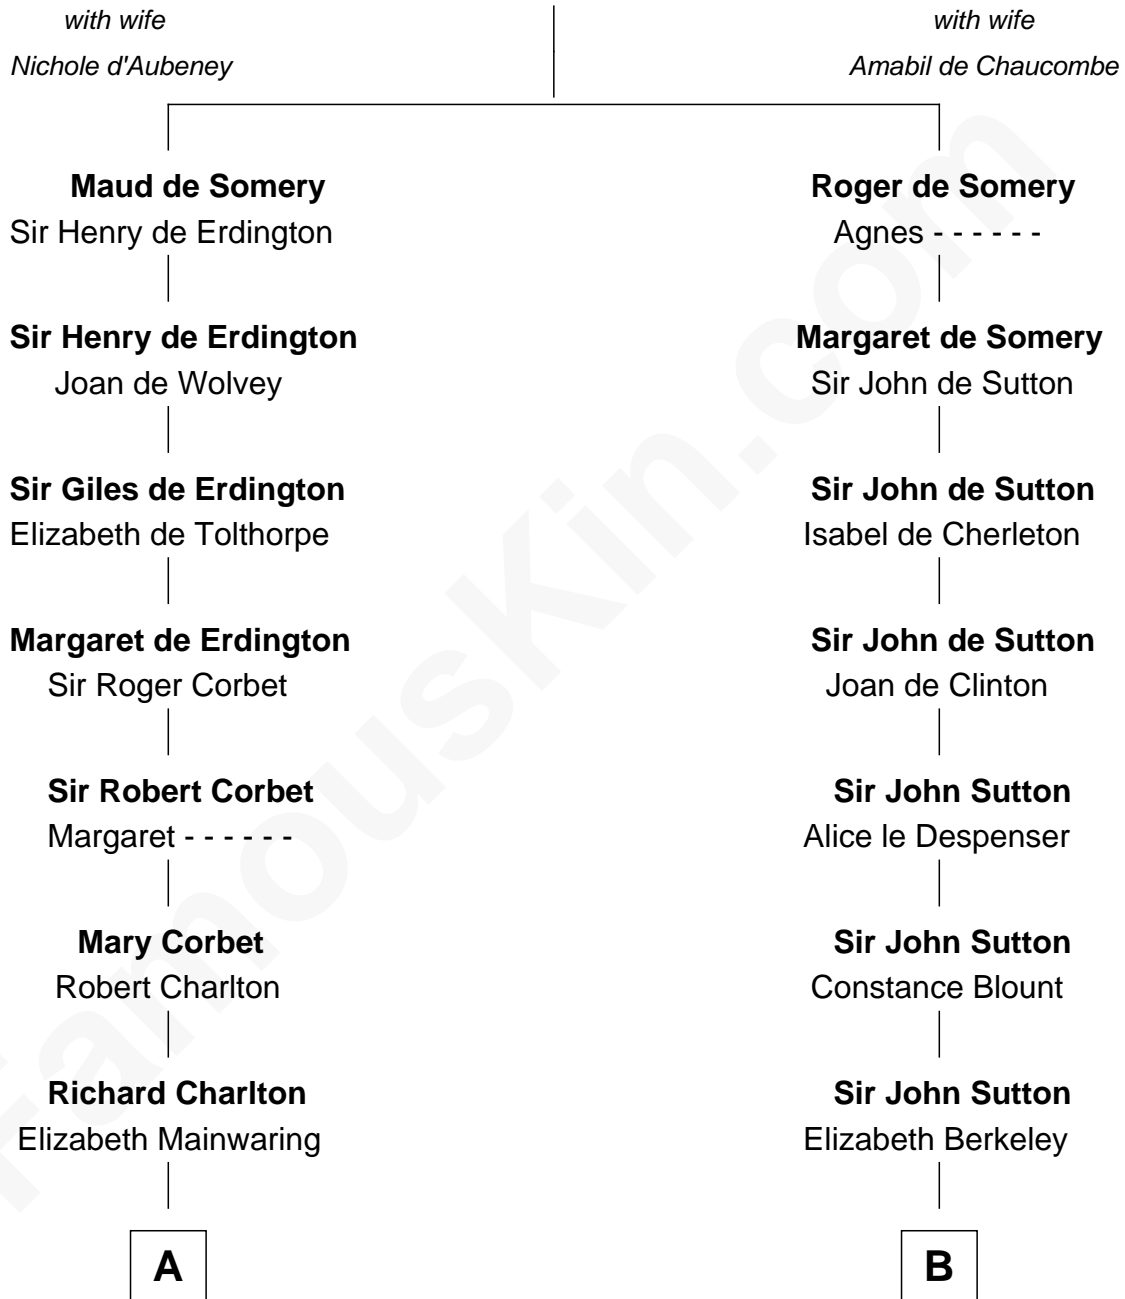

FamousKin.com

Relationship Chart of

Alan Shepard

Mercury and Apollo Astronaut

17th cousin 3 times removed of

George Mason

Father of the U.S. Bill of Rights

Sir Roger de Somery

Mercury and Apollo Astronaut

FamousKin.com