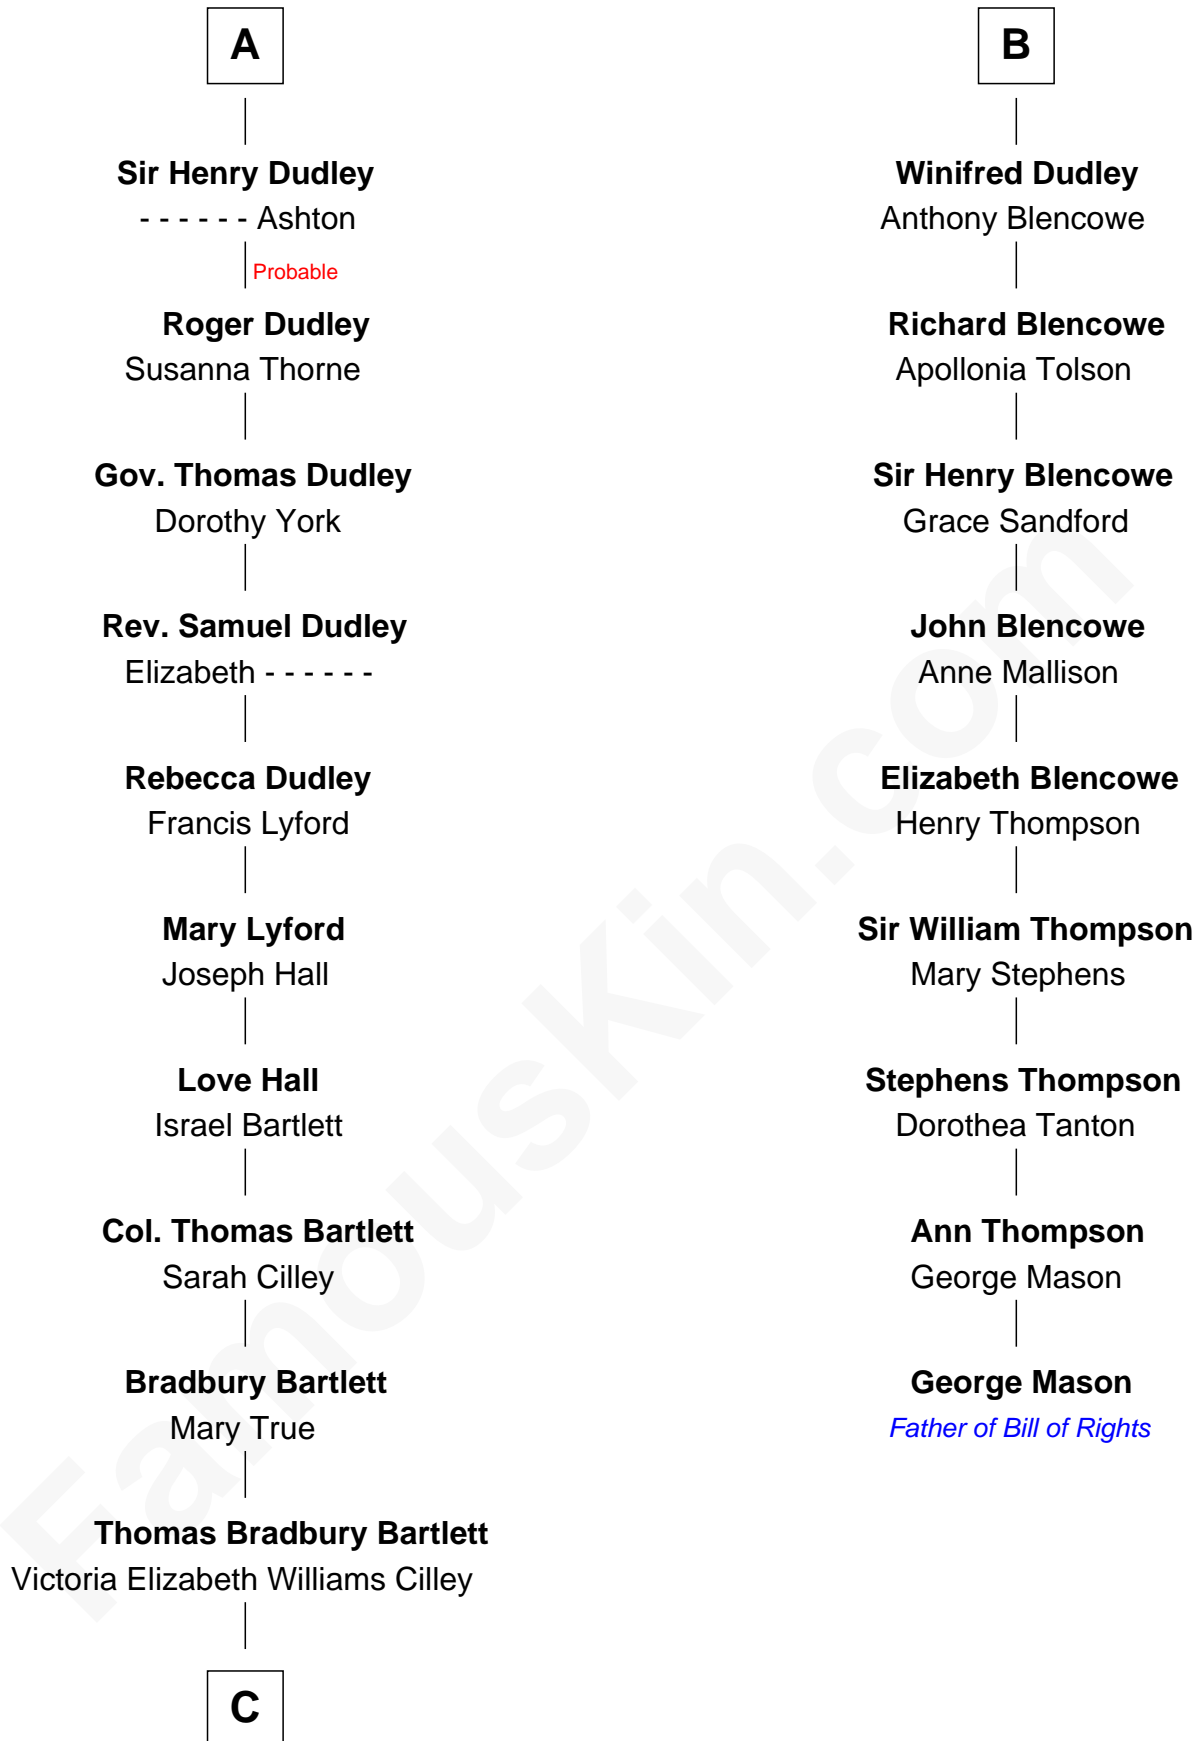

# FamousKin.com Relationship Chart of

**Alan Shepard**

*Mercury and Apollo Astronaut*

15th cousin 4 times removed of

**George Mason**

*Father of the U.S. Bill of Rights*

**Henry Plantagenet**  
Maud de Chaworth

**Eleanor Plantagenet**  
Richard Fitzalan

**Alice Fitzalan**  
Sir Thomas de Holand

**Eleanor Holand**  
Edward Cherleton

**Joyce Cherleton**  
Sir John Tiptoft

**Joyce Tiptoft**  
Sir Edmund Sutton

**Sir Edward Sutton**  
Cecily Willoughby

**Sir John Sutton**  
Cecily Grey

**A**

**Mary Plantagenet**  
Henry de Percy

**Sir Henry Percy**  
Margaret de Neville

**Sir Henry Percy**  
Elizabeth Mortimer

**Elizabeth Percy**  
Sir John Clifford

**Thomas Clifford**  
Joan Dacre

**Matilda Clifford**  
Sir Edmund Sutton

**Thomas Dudley**  
Grace Threlkeld

**B**

**C**

—  
**Annie Elizabeth Bartlett**  
Frederick Johnson Shepard

—  
**Alan Bartlett Shepard**  
Pauline Renza Emerson

—  
**Alan Shepard**  
*Mercury and Apollo Astronaut*