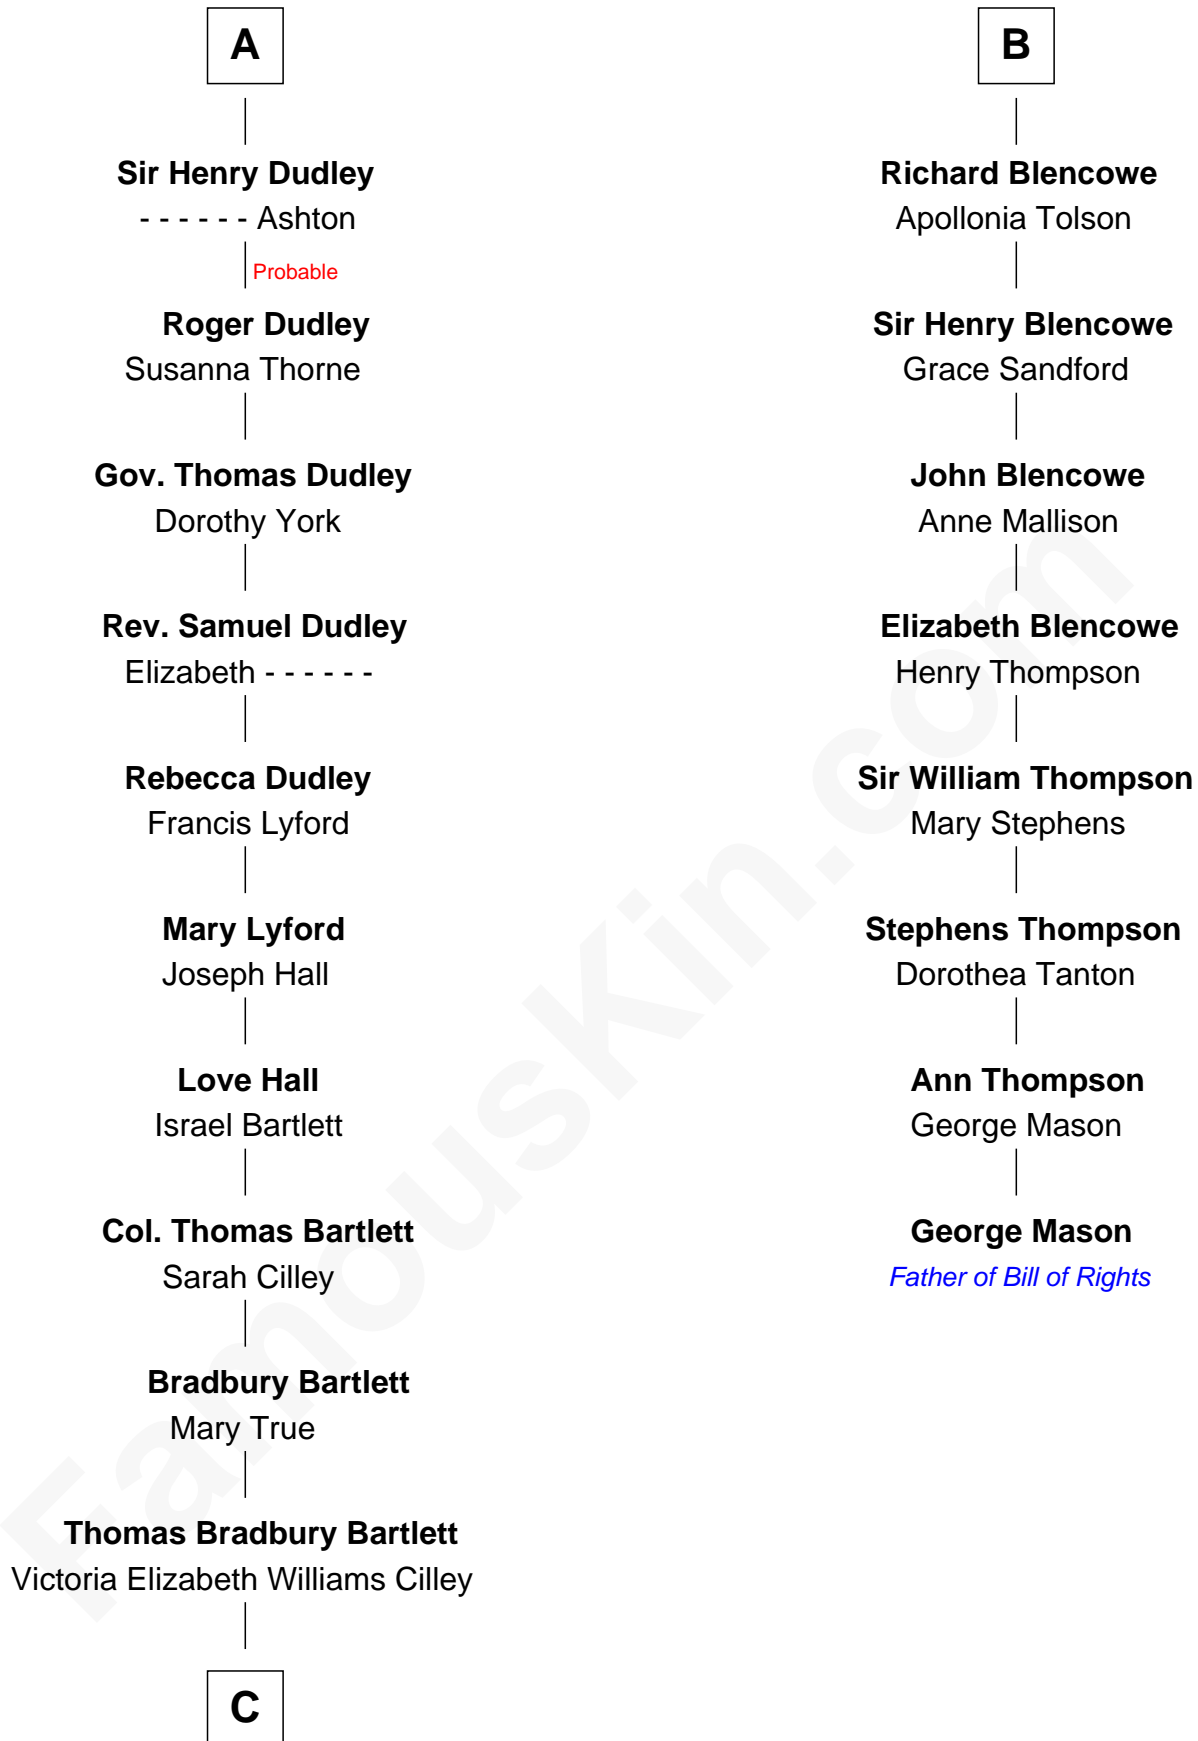

# FamousKin.com Relationship Chart of

**Alan Shepard**

*Mercury and Apollo Astronaut*

14th cousin 5 times removed of

**George Mason**

*Father of the U.S. Bill of Rights*

**C**

**Annie Elizabeth Bartlett**  
Frederick Johnson Shepard

**Alan Bartlett Shepard**  
Pauline Renza Emerson

**Alan Shepard**  
*Mercury and Apollo Astronaut*

FamousKin.com