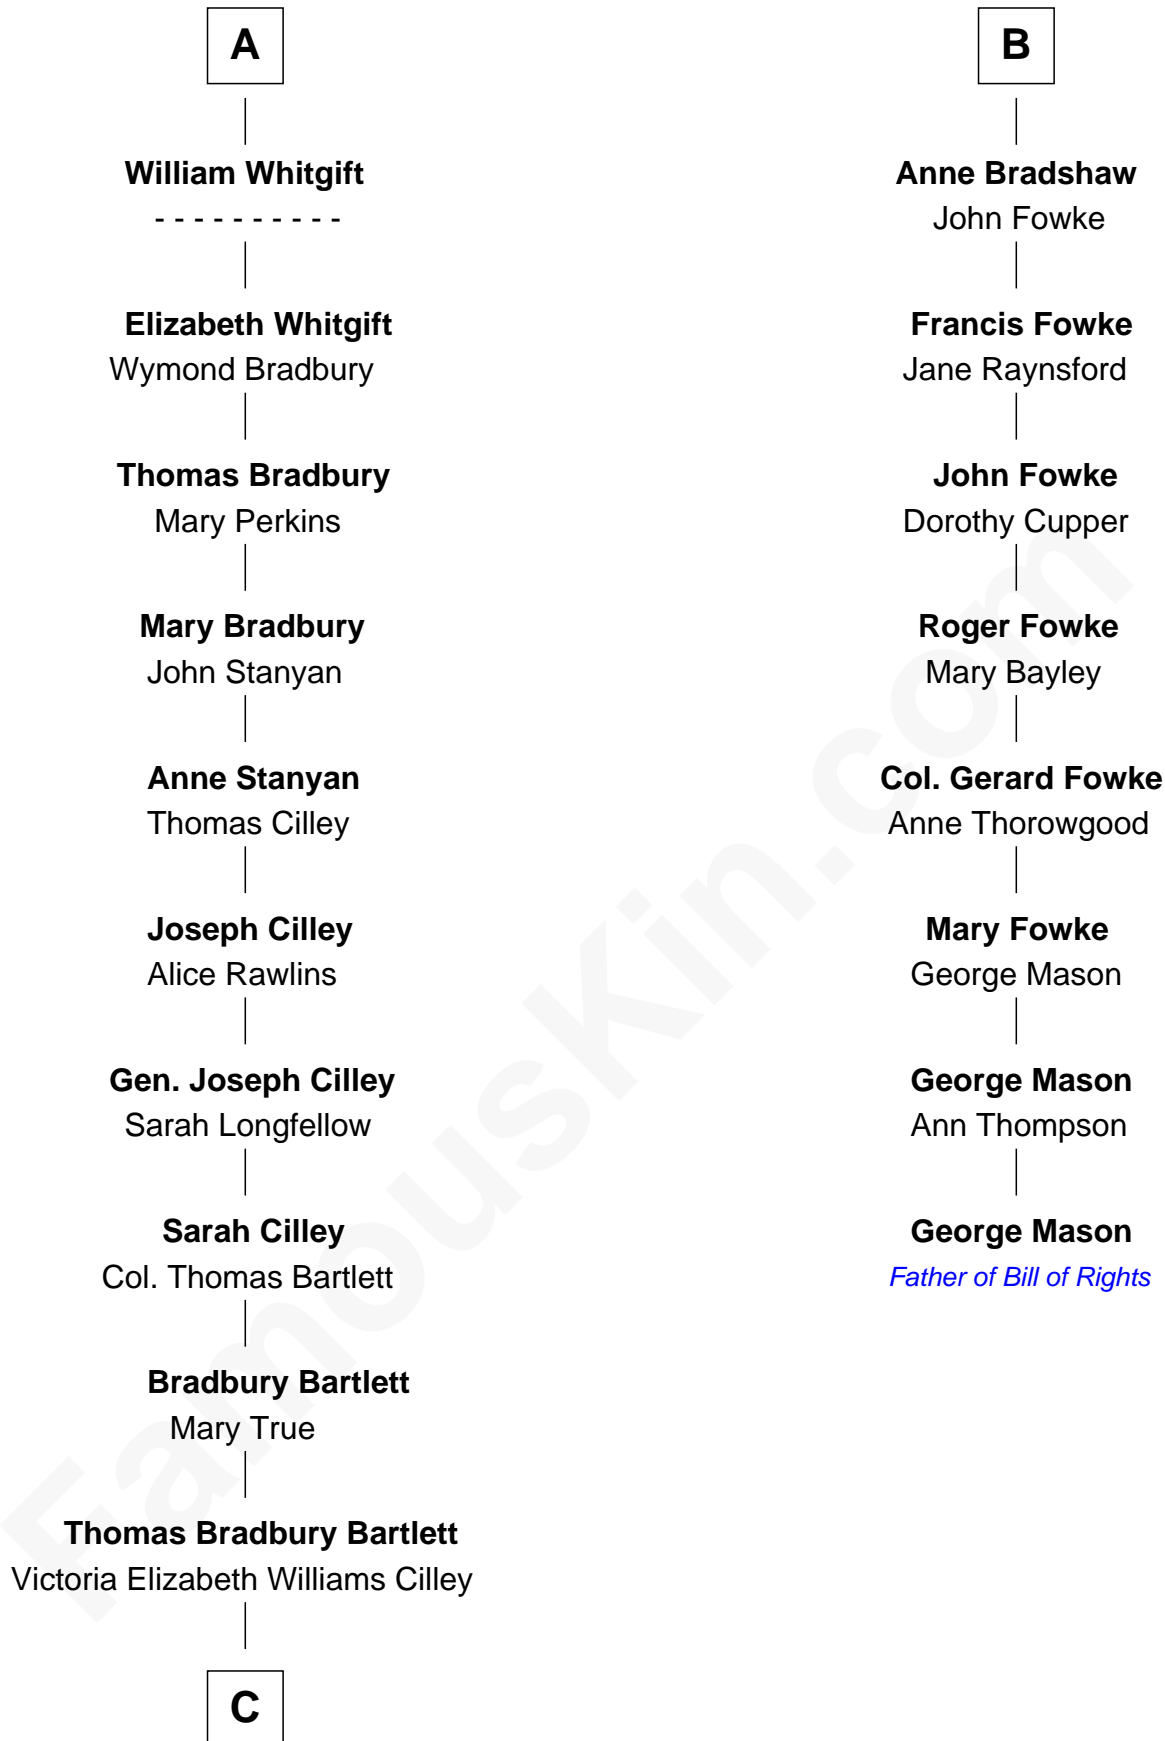

FamousKin.com Relationship Chart of

Alan Shepard

Mercury and Apollo Astronaut

14th cousin 5 times removed of

George Mason

Father of the U.S. Bill of Rights

John de Welles

Maud de Roos

John de Welles
Eleanor de Mowbray

Eudo de Welles
Maud de Greystoke

Sir Lionel de Welles
Joan de Waterton

Margaret de Welles
Sir Thomas Dymoke

Jane Dymoke
John Fulnetby

Katherine Fulnetby
William Dynwell

Anne Dynwell
Henry Whitgift

A

Margery de Welles
Stephen le Scrope

Maude le Scrope
Sir Baldwin Freville

Joyce Freville
Sir Roger Aston

Sir Robert Aston
Isabel Brereton

John Aston
Elizabeth Delves

Margaret Aston
John Kinnersley

Isabel Kinnersley
John Bradshaw

B

C

Annie Elizabeth Bartlett
Frederick Johnson Shepard

Alan Bartlett Shepard
Pauline Renza Emerson

Alan Shepard
Mercury and Apollo Astronaut

FamousKin.com