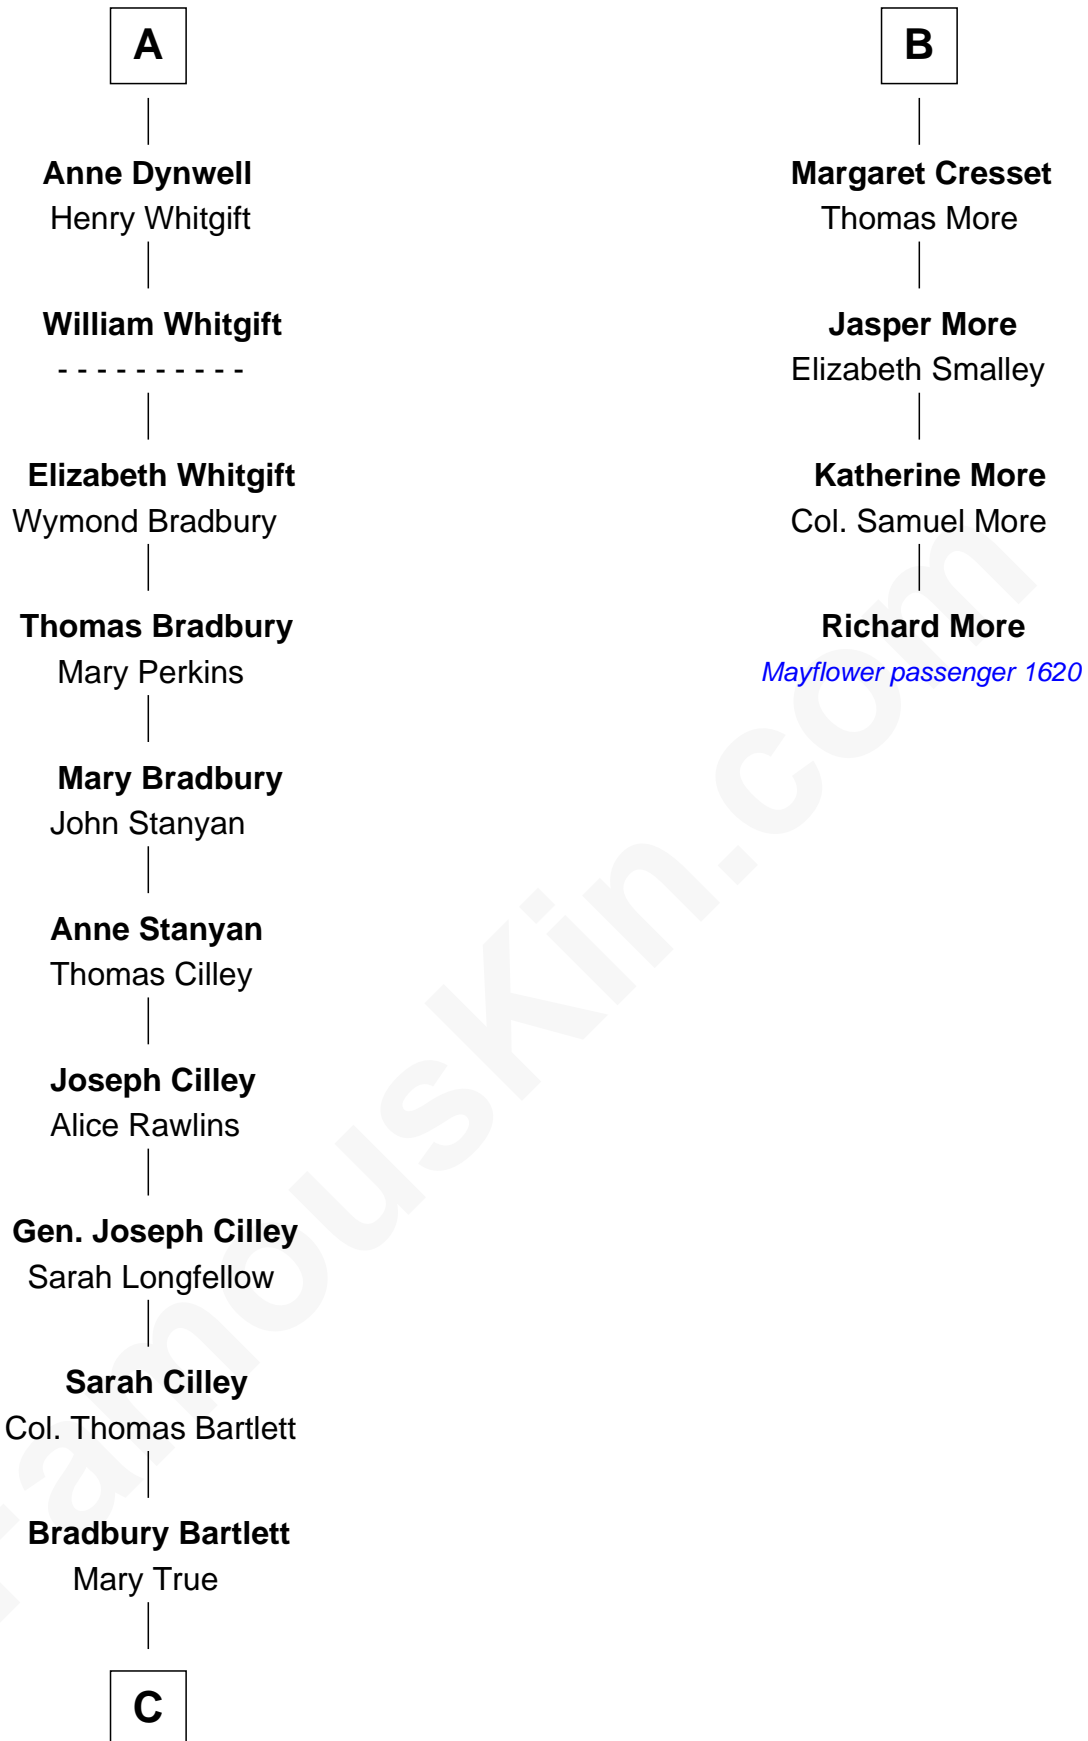

FamousKin.com Relationship Chart of

Alan Shepard

Mercury and Apollo Astronaut

10th cousin 10 times removed of

Richard More

(c1614 - c1696) Mayflower passenger 1620

MAYFLOWER

C

—
Thomas Bradbury Bartlett
Victoria Elizabeth Williams Cilley

—
Annie Elizabeth Bartlett
Frederick Johnson Shepard

—
Alan Bartlett Shepard
Pauline Renza Emerson

—
Alan Shepard
Mercury and Apollo Astronaut