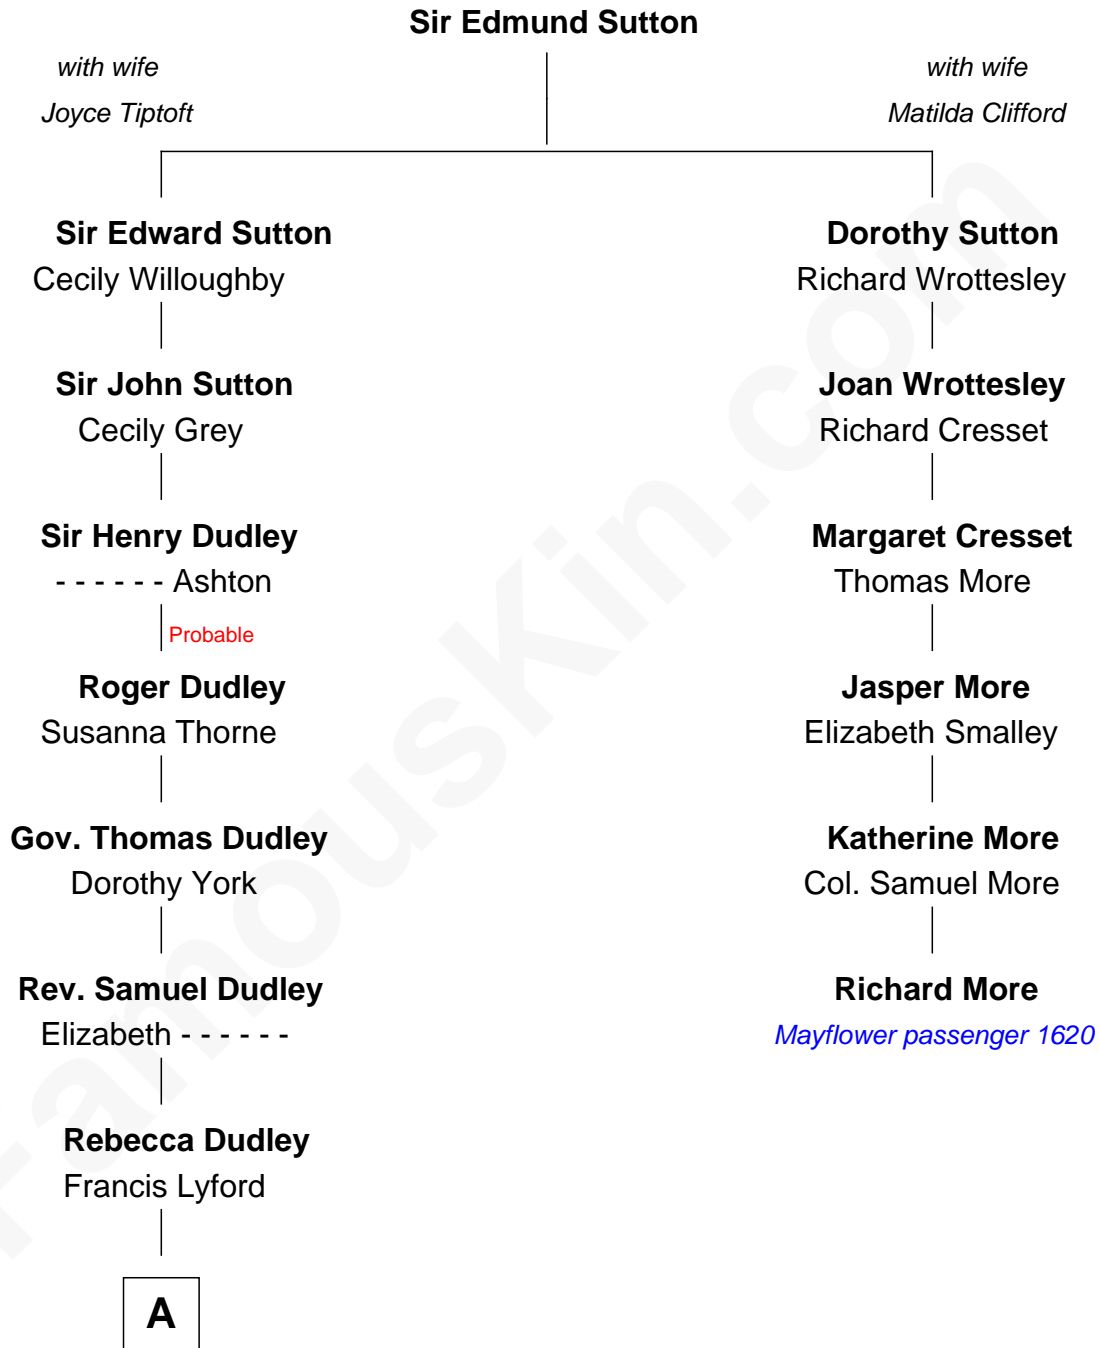

# FamousKin.com Relationship Chart of

**Alan Shepard**

*Mercury and Apollo Astronaut*

5th cousin 9 times removed of

**Richard More**

*(c1614 - c1696) Mayflower passenger 1620*

**MAYFLOWER**

**A**

—  
**Mary Lyford**

Joseph Hall

—  
**Love Hall**

Israel Bartlett

—  
**Col. Thomas Bartlett**

Sarah Cilley

—  
**Bradbury Bartlett**

Mary True